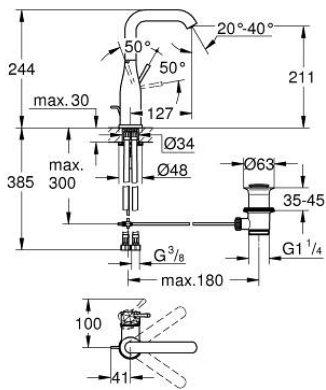

24 174 PF1 **ESSENCE SINGLE-LEVER BASIN MIXER 1/2"**
L-SIZE

PRODUCT DESCRIPTION

- Colour: crafted chrome
- crafted metal lever
- GROHE SilkMove 28 mm ceramic cartridge
- with temperature limiter
- GROHE LongLife finish
- GROHE EcoJoy - less water, perfect flow
- maximum flow rate (at 3 bar): 5 l/min
- GROHE AquaGuide adjustable mousseur
- GROHE FastFixation Plus installation system

- swivel spout with mousseur and stop limiter
- adjustable swivel area 0° / 150° / 360°
- pop-up waste set 1 1/4"
- flexible connection hoses
- Showroom+ exclusive