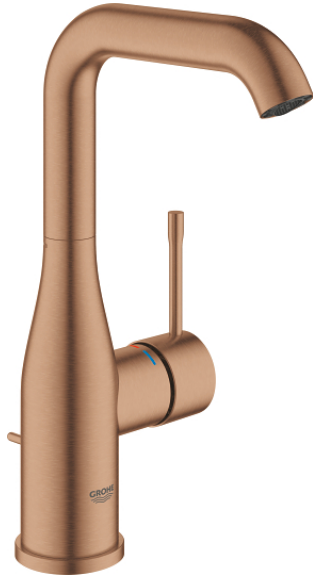

24 174 DL1 **ESSENCE SINGLE-LEVER BASIN MIXER 1/2"**  
**L-SIZE**

**PRODUCT DESCRIPTION**

- Colour: brushed warm sunset
- GROHE SilkMove 28 mm ceramic cartridge
- with temperature limiter
- GROHE LongLife finish
- GROHE EcoJoy - less water, perfect flow
- maximum flow rate (at 3 bar): 5 l/min
- GROHE AquaGuide adjustable mousseur
- GROHE FastFixation Plus installation system
- swivel spout with mousseur and stop limiter
- adjustable swivel area 0° / 150° / 360°
- pop-up waste set 1 1/4"
- flexible connection hoses