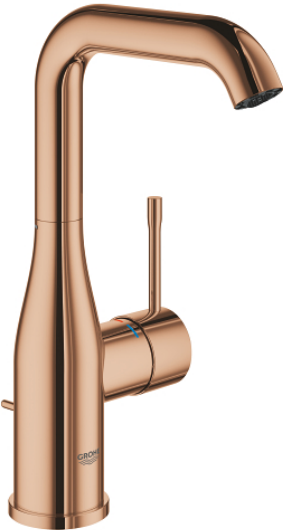

24 174 DA1 **ESSENCE SINGLE-LEVER BASIN MIXER 1/2"**
L-SIZE

PRODUCT DESCRIPTION

- Colour: warm sunset
- GROHE SilkMove 28 mm ceramic cartridge
- with temperature limiter
- GROHE LongLife finish
- GROHE EcoJoy - less water, perfect flow
- maximum flow rate (at 3 bar): 5 l/min
- GROHE AquaGuide adjustable mousseur
- GROHE FastFixation Plus installation system
- swivel spout with mousseur and stop limiter
- adjustable swivel area 0° / 150° / 360°
- pop-up waste set 1 1/4"
- flexible connection hoses