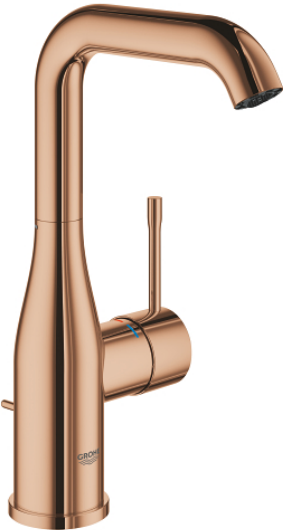

24 174 DA1 ESSENCE SINGLE-LEVER BASIN MIXER 1/2"
L-SIZE

PRODUCT DESCRIPTION

- Colour: warm sunset
- GROHE SilkMove 28 mm ceramic cartridge
- with temperature limiter
- GROHE LongLife finish
- GROHE EcoJoy - less water, perfect flow
- maximum flow rate (at 3 bar): 5 l/min
- GROHE AquaGuide adjustable mousseur
- GROHE FastFixation Plus installation system
- swivel spout with mousseur and stop limiter
- adjustable swivel area 0° / 150° / 360°
- pop-up waste set 1 1/4"
- flexible connection hoses