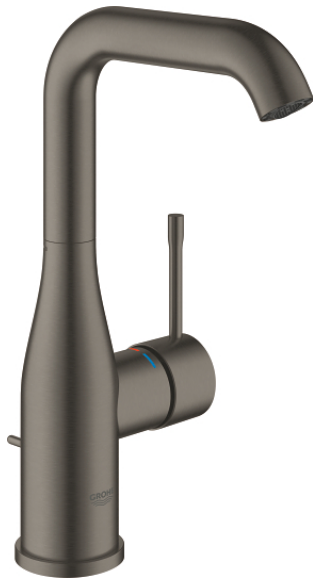

24 174 AL1 ESSENCE SINGLE-LEVER BASIN MIXER 1/2"
L-SIZE

PRODUCT DESCRIPTION

- Colour: brushed hard graphite
- GROHE SilkMove 28 mm ceramic cartridge
- with temperature limiter
- GROHE LongLife finish
- GROHE EcoJoy - less water, perfect flow
- maximum flow rate (at 3 bar): 5 l/min
- GROHE AquaGuide adjustable mousseur
- GROHE FastFixation Plus installation system
- swivel spout with mousseur and stop limiter
- adjustable swivel area 0° / 150° / 360°
- pop-up waste set 1 1/4"
- flexible connection hoses