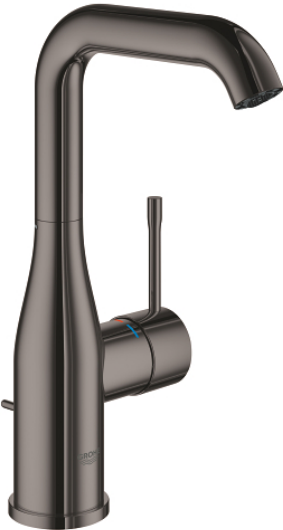

24 174 A01 **ESSENCE SINGLE-LEVER BASIN MIXER 1/2"**
L-SIZE

PRODUCT DESCRIPTION

- Colour: hard graphite
- GROHE SilkMove 28 mm ceramic cartridge
- with temperature limiter
- GROHE LongLife finish
- GROHE EcoJoy - less water, perfect flow
- maximum flow rate (at 3 bar): 5 l/min
- GROHE AquaGuide adjustable mousseur
- GROHE FastFixation Plus installation system
- swivel spout with mousseur and stop limiter
- adjustable swivel area 0° / 150° / 360°
- pop-up waste set 1 1/4"
- flexible connection hoses