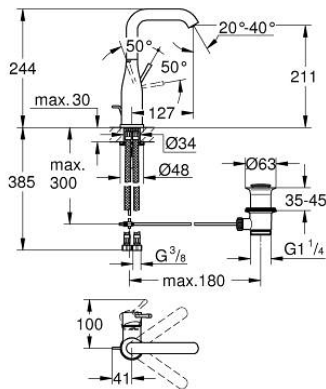

24 174 001 **ESSENCE SINGLE-LEVER BASIN MIXER 1/2"**
L-SIZE

PRODUCT DESCRIPTION

- Colour: chrome
- GROHE SilkMove 28 mm ceramic cartridge
- with temperature limiter
- GROHE LongLife finish
- GROHE EcoJoy - less water, perfect flow
- maximum flow rate (at 3 bar): 5 l/min
- GROHE AquaGuide adjustable mousseur
- GROHE FastFixation Plus installation system
- swivel spout with mousseur and stop limiter
- adjustable swivel area 0° / 150° / 360°
- pop-up waste set 1 1/4"
- flexible connection hoses

24 174 001 **ESSENCE SINGLE-LEVER BASIN MIXER 1/2"**
L-SIZE

SPARE PARTS, August 2020 – now

- 1: Lever (Spare part-nr. 46919000)
 - 2: Cartridge (Spare part-nr. 46580000)
 - 3: Swivel tube spout (Spare part-nr. 13374000)
 - 3.1: Mousseur (Spare part-nr. 48270000)
 - 3.2: Sealing washer (Spare part-nr. 0128500M)
 - 3.3: Safety ring (Spare part-nr. 4826600M)
 - 4: Pop-up rod (Spare part-nr. 46739000)
 - 5: Shank mounting kit (Spare part-nr. 46645000)
 - 6: Waste set 1 1/4" (Spare part-nr. 28910000)
 - 6.1: Plug (Spare part-nr. 07182000)
 - 6.2: Eccentric rod (Spare part-nr. 07052000)
 - 7: Connection hose (Spare part-nr. 46255000)
 - 8: Mounting wrench (Spare part-nr. 19017000)*
 - 9: Eccentric rod (Spare part-nr. 07341000)*
- * Optional accessories