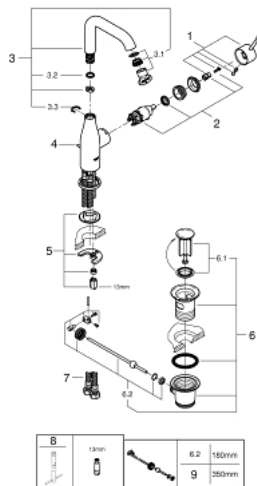

24 174 001 **ESSENCE SINGLE-LEVER BASIN MIXER 1/2"**
L-SIZE

PRODUCT DESCRIPTION

- Colour: chrome
- GROHE SilkMove 28 mm ceramic cartridge
- with temperature limiter
- GROHE LongLife finish
- GROHE EcoJoy - less water, perfect flow
- maximum flow rate (at 3 bar): 5 l/min
- GROHE AquaGuide adjustable mousseur
- GROHE FastFixation Plus installation system
- swivel spout with mousseur and stop limiter
- adjustable swivel area 0° / 150° / 360°
- pop-up waste set 1 1/4"
- flexible connection hoses

24 174 001 **ESSENCE SINGLE-LEVER BASIN MIXER 1/2"**
L-SIZE

SPARE PARTS, August 2020 – now

- 1: Lever (Spare part-nr. 46919000)
 - 2: Cartridge (Spare part-nr. 46580000)
 - 3: Swivel tube spout (Spare part-nr. 13374000)
 - 3.1: Mousseur (Spare part-nr. 48270000)
 - 3.2: Sealing washer (Spare part-nr. 0128500M)
 - 3.3: Safety ring (Spare part-nr. 4826600M)
 - 4: Pop-up rod (Spare part-nr. 46739000)
 - 5: Shank mounting kit (Spare part-nr. 46645000)
 - 6: Waste set 1 1/4" (Spare part-nr. 28910000)
 - 6.1: Plug (Spare part-nr. 07182000)
 - 6.2: Eccentric rod (Spare part-nr. 07052000)
 - 7: Connection hose (Spare part-nr. 46255000)
 - 8: Mounting wrench (Spare part-nr. 19017000)*
 - 9: Eccentric rod (Spare part-nr. 07341000)*
- * Optional accessories