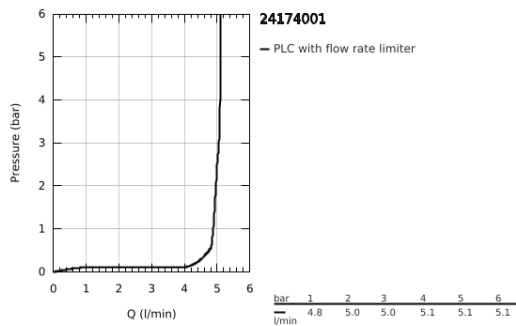

24 174 001 **ESSENCE SINGLE-LEVER BASIN MIXER 1/2"**
L-SIZE

PRODUCT DESCRIPTION

- Colour: chrome
- GROHE SilkMove 28 mm ceramic cartridge
- with temperature limiter
- GROHE LongLife finish
- GROHE EcoJoy - less water, perfect flow
- maximum flow rate (at 3 bar): 5 l/min
- GROHE AquaGuide adjustable mousseur
- GROHE FastFixation Plus installation system
- swivel spout with mousseur and stop limiter
- adjustable swivel area 0° / 150° / 360°
- pop-up waste set 1 1/4"
- flexible connection hoses

24 174 001 **ESSENCE SINGLE-LEVER BASIN MIXER 1/2"**
L-SIZE

SPARE PARTS, August 2020 – now

- 1: Lever (Spare part-nr. 46919000)
 - 2: Cartridge (Spare part-nr. 46580000)
 - 3: Swivel tube spout (Spare part-nr. 13374000)
 - 3.1: Mousseur (Spare part-nr. 48270000)
 - 3.2: Sealing washer (Spare part-nr. 0128500M)
 - 3.3: Safety ring (Spare part-nr. 4826600M)
 - 4: Pop-up rod (Spare part-nr. 46739000)
 - 5: Shank mounting kit (Spare part-nr. 46645000)
 - 6: Waste set 1 1/4" (Spare part-nr. 28910000)
 - 6.1: Plug (Spare part-nr. 07182000)
 - 6.2: Eccentric rod (Spare part-nr. 07052000)
 - 7: Connection hose (Spare part-nr. 46255000)
 - 8: Mounting wrench (Spare part-nr. 19017000)*
 - 9: Eccentric rod (Spare part-nr. 07341000)*
- * Optional accessories