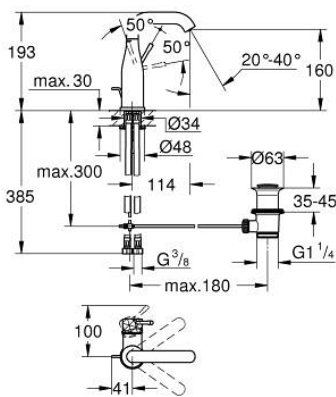

24 173 PF1 **ESSENCE SINGLE-LEVER BASIN MIXER 1/2"**
M-SIZE

PRODUCT DESCRIPTION

- Colour: crafted chrome
- crafted metal lever
- GROHE SilkMove 28 mm ceramic cartridge
- with temperature limiter
- GROHE LongLife finish
- GROHE EcoJoy - less water, perfect flow
- maximum flow rate (at 3 bar): 5 l/min
- GROHE AquaGuide adjustable mousseur
- GROHE FastFixation Plus installation system

- swivel spout with mousseur and stop limiter
- adjustable swivel area 0° / 150° / 360°
- pop-up waste set 1 1/4"
- flexible connection hoses
- Showroom+ exclusive

24 173 PF1 ESSENCE SINGLE-LEVER BASIN MIXER 1/2" M-SIZE

SPARE PARTS, March 2024 – now

- 1: Lever (Spare part-nr. 46919PF0)
 - 2: Cartridge (Spare part-nr. 46580000)
 - 3: screw ring (Spare part-nr. 48591000)
 - 4: Swivel tube spout (Spare part-nr. 13373000)
 - 4.1: Mousseur (Spare part-nr. 48270000)
 - 4.2: Sealing washer (Spare part-nr. 0128500M)
 - 4.3: Safety ring (Spare part-nr. 4826600M)
 - 5: Pop-up rod (Spare part-nr. 46739000)
 - 6: Escutcheon (Spare part-nr. 48603000)
 - 7: Shank mounting kit (Spare part-nr. 46645000)
 - 8: Waste set 1 1/4" (Spare part-nr. 28910000)
 - 8.1: Plug (Spare part-nr. 07182000)
 - 8.2: Eccentric rod (Spare part-nr. 07052000)
 - 9: Connection hose (Spare part-nr. 46255000)
 - 10: Mounting wrench (Spare part-nr. 19017000)*
 - 11: Eccentric rod (Spare part-nr. 07341000)*
- * Optional accessories