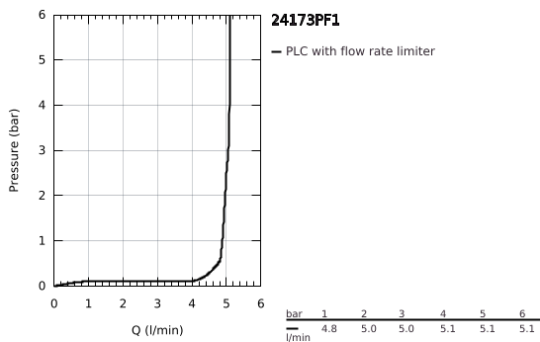

24 173 PF1 **ESSENCE SINGLE-LEVER BASIN MIXER 1/2"**
M-SIZE

PRODUCT DESCRIPTION

- Colour: crafted chrome
- crafted metal lever
- GROHE SilkMove 28 mm ceramic cartridge
- with temperature limiter
- GROHE LongLife finish
- GROHE EcoJoy - less water, perfect flow
- maximum flow rate (at 3 bar): 5 l/min
- GROHE AquaGuide adjustable mousseur
- GROHE FastFixation Plus installation system

- swivel spout with mousseur and stop limiter
- adjustable swivel area 0° / 150° / 360°
- pop-up waste set 1 1/4"
- flexible connection hoses
- Showroom+ exclusive

24 173 PF1 ESSENCE SINGLE-LEVER BASIN MIXER 1/2" M-SIZE