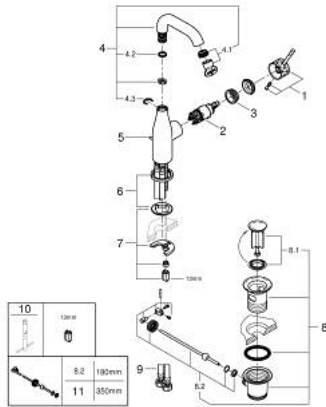

24 173 PF1 **ESSENCE SINGLE-LEVER BASIN MIXER 1/2"**
M-SIZE

PRODUCT DESCRIPTION

- Colour: crafted chrome
- crafted metal lever
- GROHE SilkMove 28 mm ceramic cartridge
- with temperature limiter
- GROHE LongLife finish
- GROHE EcoJoy - less water, perfect flow
- maximum flow rate (at 3 bar): 5 l/min
- GROHE AquaGuide adjustable mousseur
- GROHE FastFixation Plus installation system

- swivel spout with mousseur and stop limiter
- adjustable swivel area 0° / 150° / 360°
- pop-up waste set 1 1/4"
- flexible connection hoses
- Showroom+ exclusive

24 173 PF1 ESSENCE SINGLE-LEVER BASIN MIXER 1/2" M-SIZE

SPARE PARTS, March 2024 – now

- 1: Lever (Spare part-nr. 46919PF0)
 - 2: Cartridge (Spare part-nr. 46580000)
 - 3: screw ring (Spare part-nr. 48591000)
 - 4: Swivel tube spout (Spare part-nr. 13373000)
 - 4.1: Mousseur (Spare part-nr. 48270000)
 - 4.2: Sealing washer (Spare part-nr. 0128500M)
 - 4.3: Safety ring (Spare part-nr. 4826600M)
 - 5: Pop-up rod (Spare part-nr. 46739000)
 - 6: Escutcheon (Spare part-nr. 48603000)
 - 7: Shank mounting kit (Spare part-nr. 46645000)
 - 8: Waste set 1 1/4" (Spare part-nr. 28910000)
 - 8.1: Plug (Spare part-nr. 07182000)
 - 8.2: Eccentric rod (Spare part-nr. 07052000)
 - 9: Connection hose (Spare part-nr. 46255000)
 - 10: Mounting wrench (Spare part-nr. 19017000)*
 - 11: Eccentric rod (Spare part-nr. 07341000)*
- * Optional accessories