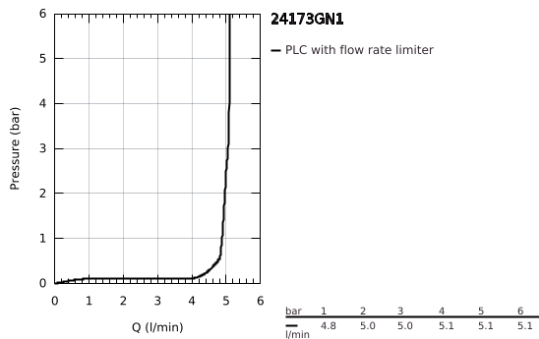

24 173 GN1 **ESSENCE SINGLE-LEVER BASIN MIXER 1/2"**
M-SIZE

PRODUCT DESCRIPTION

- Colour: brushed cool sunrise
- GROHE SilkMove 28 mm ceramic cartridge
- with temperature limiter
- GROHE LongLife finish
- GROHE EcoJoy - less water, perfect flow
- maximum flow rate (at 3 bar): 5 l/min
- GROHE AquaGuide adjustable mousseur
- GROHE FastFixation Plus installation system
- swivel spout with mousseur and stop limiter
- adjustable swivel area 0° / 150° / 360°
- pop-up waste set 1 1/4"
- flexible connection hoses

24 173 GN1 ESSENCE SINGLE-LEVER BASIN MIXER 1/2" M-SIZE

SPARE PARTS, February 2022 – now

- 1: Lever (Spare part-nr. 46919GN0)
 - 2: Cartridge (Spare part-nr. 46580000)
 - 3: screw ring (Spare part-nr. 48591000)
 - 4: Swivel tube spout (Spare part-nr. 13373GN0)
 - 4.1: Mousseur (Spare part-nr. 48270000)
 - 4.2: Sealing washer (Spare part-nr. 0128500M)
 - 4.3: Safety ring (Spare part-nr. 4826600M)
 - 5: Pop-up rod (Spare part-nr. 46739GN0)
 - 6: Escutcheon (Spare part-nr. 48603GN0)
 - 7: Shank mounting kit (Spare part-nr. 46645000)
 - 8: Waste set 1 1/4" (Spare part-nr. 28910GN0)
 - 8.1: Plug (Spare part-nr. 07182GN0)
 - 8.2: Eccentric rod (Spare part-nr. 07052000)
 - 9: Connection hose (Spare part-nr. 46255000)
 - 10: Mounting wrench (Spare part-nr. 19017000)*
 - 11: Eccentric rod (Spare part-nr. 07341000)*
- * Optional accessories