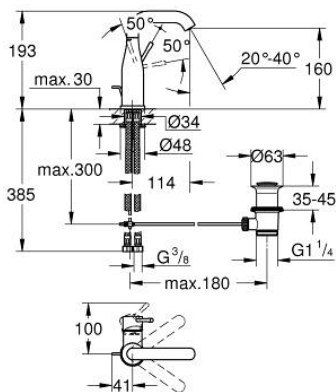

24 173 GN1 **ESSENCE SINGLE-LEVER BASIN MIXER 1/2"**
M-SIZE

PRODUCT DESCRIPTION

- Colour: brushed cool sunrise
- GROHE SilkMove 28 mm ceramic cartridge
- with temperature limiter
- GROHE LongLife finish
- GROHE EcoJoy - less water, perfect flow
- maximum flow rate (at 3 bar): 5 l/min
- GROHE AquaGuide adjustable mousseur
- GROHE FastFixation Plus installation system
- swivel spout with mousseur and stop limiter
- adjustable swivel area 0° / 150° / 360°
- pop-up waste set 1 1/4"
- flexible connection hoses

24 173 GN1 ESSENCE SINGLE-LEVER BASIN MIXER 1/2" M-SIZE

SPARE PARTS, February 2022 – now

- 1: Lever (Spare part-nr. 46919GN0)
 - 2: Cartridge (Spare part-nr. 46580000)
 - 3: screw ring (Spare part-nr. 48591000)
 - 4: Swivel tube spout (Spare part-nr. 13373GN0)
 - 4.1: Mousseur (Spare part-nr. 48270000)
 - 4.2: Sealing washer (Spare part-nr. 0128500M)
 - 4.3: Safety ring (Spare part-nr. 4826600M)
 - 5: Pop-up rod (Spare part-nr. 46739GN0)
 - 6: Escutcheon (Spare part-nr. 48603GN0)
 - 7: Shank mounting kit (Spare part-nr. 46645000)
 - 8: Waste set 1 1/4" (Spare part-nr. 28910GN0)
 - 8.1: Plug (Spare part-nr. 07182GN0)
 - 8.2: Eccentric rod (Spare part-nr. 07052000)
 - 9: Connection hose (Spare part-nr. 46255000)
 - 10: Mounting wrench (Spare part-nr. 19017000)*
 - 11: Eccentric rod (Spare part-nr. 07341000)*
- * Optional accessories