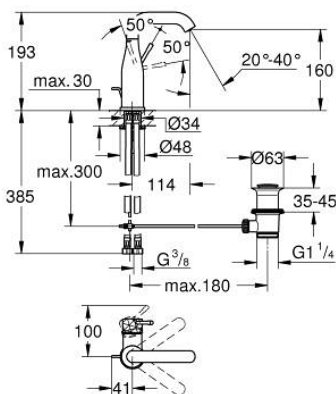

24 173 GF1 ESSENCE SINGLE-LEVER BASIN MIXER 1/2" M-SIZE

PRODUCT DESCRIPTION

- Colour: brushed crafted cool sunrise
- crafted metal lever
- GROHE SilkMove 28 mm ceramic cartridge
- with temperature limiter
- GROHE LongLife finish
- GROHE EcoJoy - less water, perfect flow
- maximum flow rate (at 3 bar): 5 l/min
- GROHE AquaGuide adjustable mousseur
- GROHE FastFixation Plus installation system
- swivel spout with mousseur and stop limiter
- adjustable swivel area 0° / 150° / 360°
- pop-up waste set 1 1/4"
- flexible connection hoses

24 173 GF1 **ESSENCE SINGLE-LEVER BASIN MIXER 1/2"**
M-SIZE

SPARE PARTS, December 2024 – now

- 1: Lever (Spare part-nr. 46919GF0)
 - 2: Cartridge (Spare part-nr. 46580000)
 - 3: screw ring (Spare part-nr. 48591000)
 - 4: Swivel tube spout (Spare part-nr. 13373GN0)
 - 4.1: Mousseur (Spare part-nr. 48270000)
 - 4.2: Sealing washer (Spare part-nr. 0128500M)
 - 4.3: Safety ring (Spare part-nr. 4826600M)
 - 5: Pop-up rod (Spare part-nr. 46739GN0)
 - 6: Escutcheon (Spare part-nr. 48603GN0)
 - 7: Shank mounting kit (Spare part-nr. 46645000)
 - 8: Waste set 1 1/4" (Spare part-nr. 28910GN0)
 - 8.1: Plug (Spare part-nr. 07182GN0)
 - 8.2: Eccentric rod (Spare part-nr. 07052000)
 - 9: Connection hose (Spare part-nr. 46255000)
 - 10: Mounting wrench (Spare part-nr. 19017000)*
 - 11: Eccentric rod (Spare part-nr. 07341000)*
- * Optional accessories