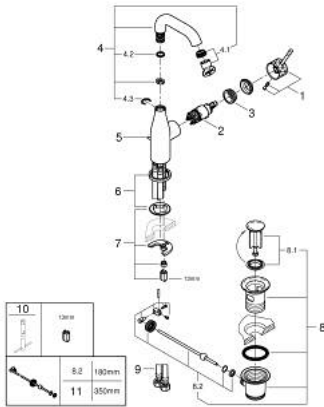

24 173 GF1 ESSENCE SINGLE-LEVER BASIN MIXER 1/2" M-SIZE

PRODUCT DESCRIPTION

- Colour: brushed crafted cool sunrise
- crafted metal lever
- GROHE SilkMove 28 mm ceramic cartridge
- with temperature limiter
- GROHE LongLife finish
- GROHE EcoJoy - less water, perfect flow
- maximum flow rate (at 3 bar): 5 l/min
- GROHE AquaGuide adjustable mousseur
- GROHE FastFixation Plus installation system
- swivel spout with mousseur and stop limiter
- adjustable swivel area 0° / 150° / 360°
- pop-up waste set 1 1/4"
- flexible connection hoses

24 173 GF1 **ESSENCE SINGLE-LEVER BASIN MIXER 1/2"**
M-SIZE

SPARE PARTS, December 2024 – now

- 1: Lever (Spare part-nr. 46919GF0)
 - 2: Cartridge (Spare part-nr. 46580000)
 - 3: screw ring (Spare part-nr. 48591000)
 - 4: Swivel tube spout (Spare part-nr. 13373GN0)
 - 4.1: Mousseur (Spare part-nr. 48270000)
 - 4.2: Sealing washer (Spare part-nr. 0128500M)
 - 4.3: Safety ring (Spare part-nr. 4826600M)
 - 5: Pop-up rod (Spare part-nr. 46739GN0)
 - 6: Escutcheon (Spare part-nr. 48603GN0)
 - 7: Shank mounting kit (Spare part-nr. 46645000)
 - 8: Waste set 1 1/4" (Spare part-nr. 28910GN0)
 - 8.1: Plug (Spare part-nr. 07182GN0)
 - 8.2: Eccentric rod (Spare part-nr. 07052000)
 - 9: Connection hose (Spare part-nr. 46255000)
 - 10: Mounting wrench (Spare part-nr. 19017000)*
 - 11: Eccentric rod (Spare part-nr. 07341000)*
- * Optional accessories