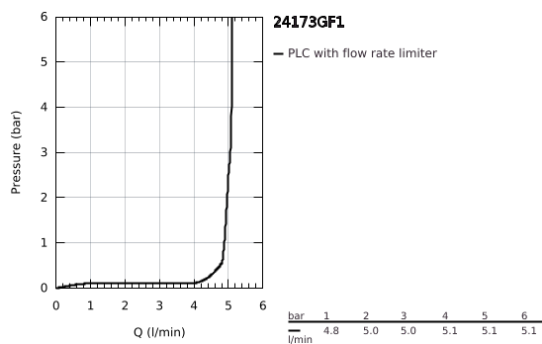

24 173 GF1 ESSENCE SINGLE-LEVER BASIN MIXER 1/2" M-SIZE

PRODUCT DESCRIPTION

- Colour: brushed crafted cool sunrise
- crafted metal lever
- GROHE SilkMove 28 mm ceramic cartridge
- with temperature limiter
- GROHE LongLife finish
- GROHE EcoJoy - less water, perfect flow
- maximum flow rate (at 3 bar): 5 l/min
- GROHE AquaGuide adjustable mousseur
- GROHE FastFixation Plus installation system
- swivel spout with mousseur and stop limiter
- adjustable swivel area 0° / 150° / 360°
- pop-up waste set 1 1/4"
- flexible connection hoses

24 173 GF1 **ESSENCE SINGLE-LEVER BASIN MIXER 1/2"**
M-SIZE

SPARE PARTS, December 2024 – now

- 1: Lever (Spare part-nr. 46919GF0)
 - 2: Cartridge (Spare part-nr. 46580000)
 - 3: screw ring (Spare part-nr. 48591000)
 - 4: Swivel tube spout (Spare part-nr. 13373GN0)
 - 4.1: Mousseur (Spare part-nr. 48270000)
 - 4.2: Sealing washer (Spare part-nr. 0128500M)
 - 4.3: Safety ring (Spare part-nr. 4826600M)
 - 5: Pop-up rod (Spare part-nr. 46739GN0)
 - 6: Escutcheon (Spare part-nr. 48603GN0)
 - 7: Shank mounting kit (Spare part-nr. 46645000)
 - 8: Waste set 1 1/4" (Spare part-nr. 28910GN0)
 - 8.1: Plug (Spare part-nr. 07182GN0)
 - 8.2: Eccentric rod (Spare part-nr. 07052000)
 - 9: Connection hose (Spare part-nr. 46255000)
 - 10: Mounting wrench (Spare part-nr. 19017000)*
 - 11: Eccentric rod (Spare part-nr. 07341000)*
- * Optional accessories