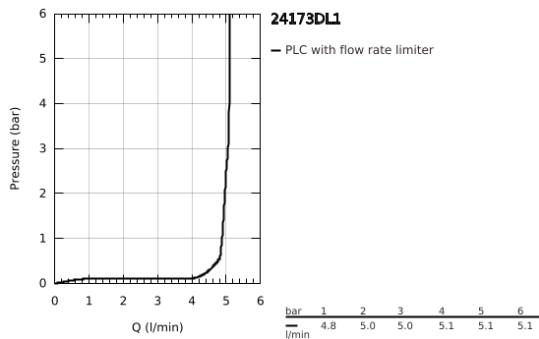

24 173 DL1 **ESSENCE SINGLE-LEVER BASIN MIXER 1/2"**
M-SIZE

PRODUCT DESCRIPTION

- Colour: brushed warm sunset
- GROHE SilkMove 28 mm ceramic cartridge
- with temperature limiter
- GROHE LongLife finish
- GROHE EcoJoy - less water, perfect flow
- maximum flow rate (at 3 bar): 5 l/min
- GROHE AquaGuide adjustable mousseur
- GROHE FastFixation Plus installation system
- swivel spout with mousseur and stop limiter
- adjustable swivel area 0° / 150° / 360°
- pop-up waste set 1 1/4"
- flexible connection hoses

24 173 DL1 **ESSENCE SINGLE-LEVER BASIN MIXER 1/2"**
M-SIZE

SPARE PARTS, February 2022 – now

- 1: Lever (Spare part-nr. 46919DL0)
 - 2: Cartridge (Spare part-nr. 46580000)
 - 3: screw ring (Spare part-nr. 48591000)
 - 4: Swivel tube spout (Spare part-nr. 13373DL0)
 - 4.1: Mousseur (Spare part-nr. 48270000)
 - 4.2: Sealing washer (Spare part-nr. 0128500M)
 - 4.3: Safety ring (Spare part-nr. 4826600M)
 - 5: lift rod (Spare part-nr. 46739DL0)
 - 6: Escutcheon (Spare part-nr. 48603DL0)
 - 7: Shank mounting kit (Spare part-nr. 46645000)
 - 8: Waste set 1 1/4" (Spare part-nr. 28910DL0)
 - 8.1: Plug (Spare part-nr. 07182DL0)
 - 8.2: Eccentric rod (Spare part-nr. 07052000)
 - 9: Connection hose (Spare part-nr. 46255000)
 - 10: Mounting wrench (Spare part-nr. 19017000)*
 - 11: Eccentric rod (Spare part-nr. 07341000)*
- * Optional accessories