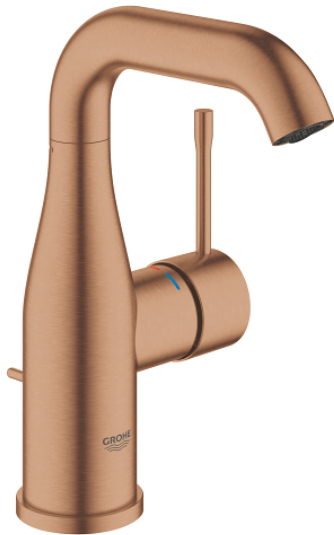

24 173 DL1 **ESSENCE SINGLE-LEVER BASIN MIXER 1/2"**
M-SIZE

PRODUCT DESCRIPTION

- Colour: brushed warm sunset
- GROHE SilkMove 28 mm ceramic cartridge
- with temperature limiter
- GROHE LongLife finish
- GROHE EcoJoy - less water, perfect flow
- maximum flow rate (at 3 bar): 5 l/min
- GROHE AquaGuide adjustable mousseur
- GROHE FastFixation Plus installation system
- swivel spout with mousseur and stop limiter
- adjustable swivel area 0° / 150° / 360°
- pop-up waste set 1 1/4"
- flexible connection hoses

24 173 DL1 **ESSENCE SINGLE-LEVER BASIN MIXER 1/2"**
M-SIZE

SPARE PARTS, February 2022 – now

- 1: Lever (Spare part-nr. 46919DL0)
 - 2: Cartridge (Spare part-nr. 46580000)
 - 3: screw ring (Spare part-nr. 48591000)
 - 4: Swivel tube spout (Spare part-nr. 13373DL0)
 - 4.1: Mousseur (Spare part-nr. 48270000)
 - 4.2: Sealing washer (Spare part-nr. 0128500M)
 - 4.3: Safety ring (Spare part-nr. 4826600M)
 - 5: lift rod (Spare part-nr. 46739DL0)
 - 6: Escutcheon (Spare part-nr. 48603DL0)
 - 7: Shank mounting kit (Spare part-nr. 46645000)
 - 8: Waste set 1 1/4" (Spare part-nr. 28910DL0)
 - 8.1: Plug (Spare part-nr. 07182DL0)
 - 8.2: Eccentric rod (Spare part-nr. 07052000)
 - 9: Connection hose (Spare part-nr. 46255000)
 - 10: Mounting wrench (Spare part-nr. 19017000)*
 - 11: Eccentric rod (Spare part-nr. 07341000)*
- * Optional accessories