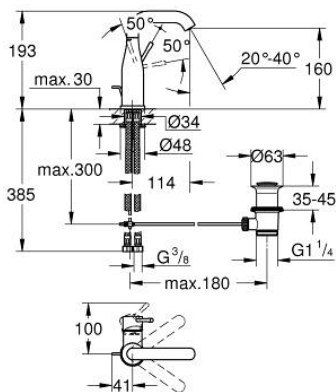

24 173 DL1 **ESSENCE SINGLE-LEVER BASIN MIXER 1/2"**
M-SIZE

PRODUCT DESCRIPTION

- Colour: brushed warm sunset
- GROHE SilkMove 28 mm ceramic cartridge
- with temperature limiter
- GROHE LongLife finish
- GROHE EcoJoy - less water, perfect flow
- maximum flow rate (at 3 bar): 5 l/min
- GROHE AquaGuide adjustable mousseur
- GROHE FastFixation Plus installation system
- swivel spout with mousseur and stop limiter
- adjustable swivel area 0° / 150° / 360°
- pop-up waste set 1 1/4"
- flexible connection hoses

24 173 DL1 **ESSENCE SINGLE-LEVER BASIN MIXER 1/2"**
M-SIZE

SPARE PARTS, February 2022 – now

- 1: Lever (Spare part-nr. 46919DL0)
 - 2: Cartridge (Spare part-nr. 46580000)
 - 3: screw ring (Spare part-nr. 48591000)
 - 4: Swivel tube spout (Spare part-nr. 13373DL0)
 - 4.1: Mousseur (Spare part-nr. 48270000)
 - 4.2: Sealing washer (Spare part-nr. 0128500M)
 - 4.3: Safety ring (Spare part-nr. 4826600M)
 - 5: lift rod (Spare part-nr. 46739DL0)
 - 6: Escutcheon (Spare part-nr. 48603DL0)
 - 7: Shank mounting kit (Spare part-nr. 46645000)
 - 8: Waste set 1 1/4" (Spare part-nr. 28910DL0)
 - 8.1: Plug (Spare part-nr. 07182DL0)
 - 8.2: Eccentric rod (Spare part-nr. 07052000)
 - 9: Connection hose (Spare part-nr. 46255000)
 - 10: Mounting wrench (Spare part-nr. 19017000)*
 - 11: Eccentric rod (Spare part-nr. 07341000)*
- * Optional accessories