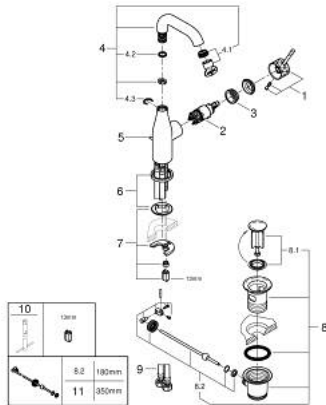

24 173 DE1 **ESSENCE SINGLE-LEVER BASIN MIXER 1/2"**
M-SIZE

PRODUCT DESCRIPTION

- Colour: brushed crafted warm sunset
- crafted metal lever
- GROHE SilkMove 28 mm ceramic cartridge
- with temperature limiter
- GROHE LongLife finish
- GROHE EcoJoy - less water, perfect flow
- maximum flow rate (at 3 bar): 5 l/min
- GROHE AquaGuide adjustable mousseur
- GROHE FastFixation Plus installation system
- swivel spout with mousseur and stop limiter
- adjustable swivel area 0° / 150° / 360°
- pop-up waste set 1 1/4"
- flexible connection hoses

24 173 DE1 ESSENCE SINGLE-LEVER BASIN MIXER 1/2" M-SIZE

SPARE PARTS, December 2024 – now

- 1: Lever (Spare part-nr. 46919DE0)
 - 2: Cartridge (Spare part-nr. 46580000)
 - 3: screw ring (Spare part-nr. 48591000)
 - 4: Swivel tube spout (Spare part-nr. 13373DL0)
 - 4.1: Mousseur (Spare part-nr. 48270000)
 - 4.2: Sealing washer (Spare part-nr. 0128500M)
 - 4.3: Safety ring (Spare part-nr. 4826600M)
 - 5: lift rod (Spare part-nr. 46739DL0)
 - 6: Escutcheon (Spare part-nr. 48603DL0)
 - 7: Shank mounting kit (Spare part-nr. 46645000)
 - 8: Waste set 1 1/4" (Spare part-nr. 28910DL0)
 - 8.1: Plug (Spare part-nr. 07182DL0)
 - 8.2: Eccentric rod (Spare part-nr. 07052000)
 - 9: Connection hose (Spare part-nr. 46255000)
 - 10: Mounting wrench (Spare part-nr. 19017000)*
 - 11: Eccentric rod (Spare part-nr. 07341000)*
- * Optional accessories