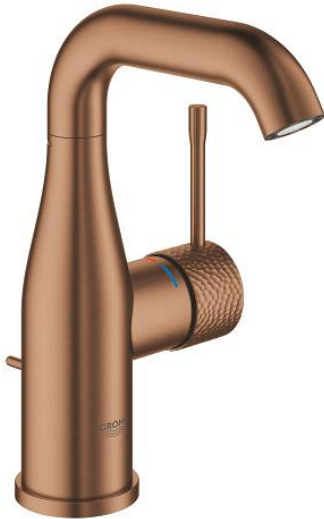

24 173 DE1 **ESSENCE SINGLE-LEVER BASIN MIXER 1/2"**
M-SIZE

PRODUCT DESCRIPTION

- Colour: brushed crafted warm sunset
- crafted metal lever
- GROHE SilkMove 28 mm ceramic cartridge
- with temperature limiter
- GROHE LongLife finish
- GROHE EcoJoy - less water, perfect flow
- maximum flow rate (at 3 bar): 5 l/min
- GROHE AquaGuide adjustable mousseur
- GROHE FastFixation Plus installation system
- swivel spout with mousseur and stop limiter
- adjustable swivel area 0° / 150° / 360°
- pop-up waste set 1 1/4"
- flexible connection hoses

24 173 DE1 ESSENCE SINGLE-LEVER BASIN MIXER 1/2" M-SIZE

SPARE PARTS, December 2024 – now

- 1: Lever (Spare part-nr. 46919DE0)
 - 2: Cartridge (Spare part-nr. 46580000)
 - 3: screw ring (Spare part-nr. 48591000)
 - 4: Swivel tube spout (Spare part-nr. 13373DL0)
 - 4.1: Mousseur (Spare part-nr. 48270000)
 - 4.2: Sealing washer (Spare part-nr. 0128500M)
 - 4.3: Safety ring (Spare part-nr. 4826600M)
 - 5: lift rod (Spare part-nr. 46739DL0)
 - 6: Escutcheon (Spare part-nr. 48603DL0)
 - 7: Shank mounting kit (Spare part-nr. 46645000)
 - 8: Waste set 1 1/4" (Spare part-nr. 28910DL0)
 - 8.1: Plug (Spare part-nr. 07182DL0)
 - 8.2: Eccentric rod (Spare part-nr. 07052000)
 - 9: Connection hose (Spare part-nr. 46255000)
 - 10: Mounting wrench (Spare part-nr. 19017000)*
 - 11: Eccentric rod (Spare part-nr. 07341000)*
- * Optional accessories