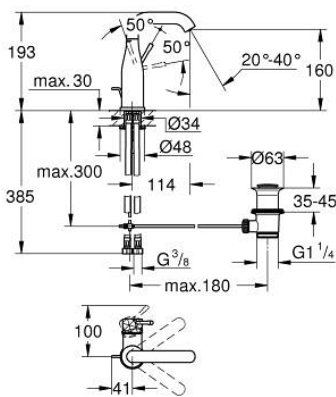

24 173 DE1 **ESSENCE SINGLE-LEVER BASIN MIXER 1/2"**
M-SIZE

PRODUCT DESCRIPTION

- Colour: brushed crafted warm sunset
- crafted metal lever
- GROHE SilkMove 28 mm ceramic cartridge
- with temperature limiter
- GROHE LongLife finish
- GROHE EcoJoy - less water, perfect flow
- maximum flow rate (at 3 bar): 5 l/min
- GROHE AquaGuide adjustable mousseur
- GROHE FastFixation Plus installation system
- swivel spout with mousseur and stop limiter
- adjustable swivel area 0° / 150° / 360°
- pop-up waste set 1 1/4"
- flexible connection hoses

24 173 DE1 ESSENCE SINGLE-LEVER BASIN MIXER 1/2" M-SIZE

SPARE PARTS, December 2024 – now

- 1: Lever (Spare part-nr. 46919DE0)
 - 2: Cartridge (Spare part-nr. 46580000)
 - 3: screw ring (Spare part-nr. 48591000)
 - 4: Swivel tube spout (Spare part-nr. 13373DL0)
 - 4.1: Mousseur (Spare part-nr. 48270000)
 - 4.2: Sealing washer (Spare part-nr. 0128500M)
 - 4.3: Safety ring (Spare part-nr. 4826600M)
 - 5: lift rod (Spare part-nr. 46739DL0)
 - 6: Escutcheon (Spare part-nr. 48603DL0)
 - 7: Shank mounting kit (Spare part-nr. 46645000)
 - 8: Waste set 1 1/4" (Spare part-nr. 28910DL0)
 - 8.1: Plug (Spare part-nr. 07182DL0)
 - 8.2: Eccentric rod (Spare part-nr. 07052000)
 - 9: Connection hose (Spare part-nr. 46255000)
 - 10: Mounting wrench (Spare part-nr. 19017000)*
 - 11: Eccentric rod (Spare part-nr. 07341000)*
- * Optional accessories