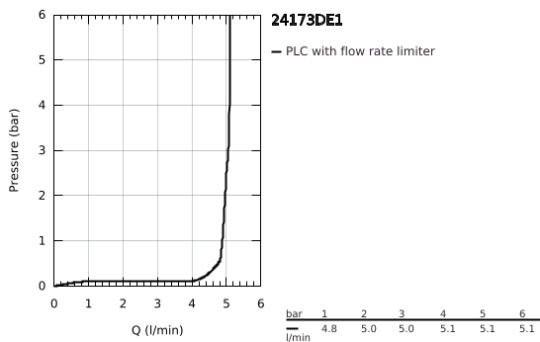

24 173 DE1 **ESSENCE SINGLE-LEVER BASIN MIXER 1/2"**
M-SIZE

PRODUCT DESCRIPTION

- Colour: brushed crafted warm sunset
- crafted metal lever
- GROHE SilkMove 28 mm ceramic cartridge
- with temperature limiter
- GROHE LongLife finish
- GROHE EcoJoy - less water, perfect flow
- maximum flow rate (at 3 bar): 5 l/min
- GROHE AquaGuide adjustable mousseur
- GROHE FastFixation Plus installation system
- swivel spout with mousseur and stop limiter
- adjustable swivel area 0° / 150° / 360°
- pop-up waste set 1 1/4"
- flexible connection hoses

24 173 DE1 ESSENCE SINGLE-LEVER BASIN MIXER 1/2" M-SIZE

SPARE PARTS, December 2024 – now

- 1: Lever (Spare part-nr. 46919DE0)
 - 2: Cartridge (Spare part-nr. 46580000)
 - 3: screw ring (Spare part-nr. 48591000)
 - 4: Swivel tube spout (Spare part-nr. 13373DL0)
 - 4.1: Mousseur (Spare part-nr. 48270000)
 - 4.2: Sealing washer (Spare part-nr. 0128500M)
 - 4.3: Safety ring (Spare part-nr. 4826600M)
 - 5: lift rod (Spare part-nr. 46739DL0)
 - 6: Escutcheon (Spare part-nr. 48603DL0)
 - 7: Shank mounting kit (Spare part-nr. 46645000)
 - 8: Waste set 1 1/4" (Spare part-nr. 28910DL0)
 - 8.1: Plug (Spare part-nr. 07182DL0)
 - 8.2: Eccentric rod (Spare part-nr. 07052000)
 - 9: Connection hose (Spare part-nr. 46255000)
 - 10: Mounting wrench (Spare part-nr. 19017000)*
 - 11: Eccentric rod (Spare part-nr. 07341000)*
- * Optional accessories