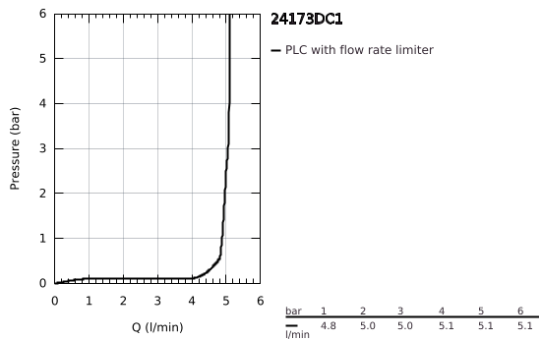

24 173 DC1 **ESSENCE SINGLE-LEVER BASIN MIXER 1/2"**
M-SIZE

PRODUCT DESCRIPTION

- Colour: supersteel
- GROHE SilkMove 28 mm ceramic cartridge
- with temperature limiter
- GROHE LongLife finish
- GROHE EcoJoy - less water, perfect flow
- maximum flow rate (at 3 bar): 5 l/min
- GROHE AquaGuide adjustable mousseur
- GROHE FastFixation Plus installation system
- swivel spout with mousseur and stop limiter
- adjustable swivel area 0° / 150° / 360°
- pop-up waste set 1 1/4"
- flexible connection hoses

24 173 DC1 ESSENCE SINGLE-LEVER BASIN MIXER 1/2" M-SIZE

SPARE PARTS, February 2022 – now

- 1: Lever (Spare part-nr. 46919DC0)
 - 2: Cartridge (Spare part-nr. 46580000)
 - 3: screw ring (Spare part-nr. 48591000)
 - 4: Swivel tube spout (Spare part-nr. 13373DC0)
 - 4.1: Mousseur (Spare part-nr. 48270000)
 - 4.2: Sealing washer (Spare part-nr. 0128500M)
 - 4.3: Safety ring (Spare part-nr. 4826600M)
 - 5: Pop-up rod (Spare part-nr. 46739EN0)
 - 6: Escutcheon (Spare part-nr. 48603DC0)
 - 7: Shank mounting kit (Spare part-nr. 46645000)
 - 8: Waste set 1 1/4" (Spare part-nr. 28910DC0)
 - 8.1: Plug (Spare part-nr. 07182DC0)
 - 8.2: Eccentric rod (Spare part-nr. 07052000)
 - 9: Connection hose (Spare part-nr. 46255000)
 - 10: Mounting wrench (Spare part-nr. 19017000)*
 - 11: Eccentric rod (Spare part-nr. 07341000)*
- * Optional accessories