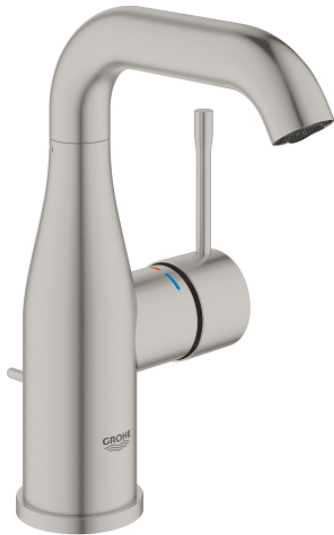

24 173 DC1 **ESSENCE SINGLE-LEVER BASIN MIXER 1/2"**
M-SIZE

PRODUCT DESCRIPTION

- Colour: supersteel
- GROHE SilkMove 28 mm ceramic cartridge
- with temperature limiter
- GROHE LongLife finish
- GROHE EcoJoy - less water, perfect flow
- maximum flow rate (at 3 bar): 5 l/min
- GROHE AquaGuide adjustable mousseur
- GROHE FastFixation Plus installation system
- swivel spout with mousseur and stop limiter
- adjustable swivel area 0° / 150° / 360°
- pop-up waste set 1 1/4"
- flexible connection hoses

24 173 DC1 ESSENCE SINGLE-LEVER BASIN MIXER 1/2" M-SIZE

SPARE PARTS, February 2022 – now

- 1: Lever (Spare part-nr. 46919DC0)
 - 2: Cartridge (Spare part-nr. 46580000)
 - 3: screw ring (Spare part-nr. 48591000)
 - 4: Swivel tube spout (Spare part-nr. 13373DC0)
 - 4.1: Mousseur (Spare part-nr. 48270000)
 - 4.2: Sealing washer (Spare part-nr. 0128500M)
 - 4.3: Safety ring (Spare part-nr. 4826600M)
 - 5: Pop-up rod (Spare part-nr. 46739EN0)
 - 6: Escutcheon (Spare part-nr. 48603DC0)
 - 7: Shank mounting kit (Spare part-nr. 46645000)
 - 8: Waste set 1 1/4" (Spare part-nr. 28910DC0)
 - 8.1: Plug (Spare part-nr. 07182DC0)
 - 8.2: Eccentric rod (Spare part-nr. 07052000)
 - 9: Connection hose (Spare part-nr. 46255000)
 - 10: Mounting wrench (Spare part-nr. 19017000)*
 - 11: Eccentric rod (Spare part-nr. 07341000)*
- * Optional accessories