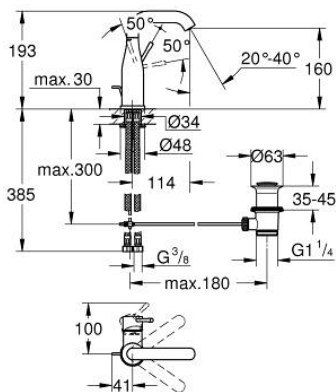

24 173 DC1 **ESSENCE SINGLE-LEVER BASIN MIXER 1/2"**
M-SIZE

PRODUCT DESCRIPTION

- Colour: supersteel
- GROHE SilkMove 28 mm ceramic cartridge
- with temperature limiter
- GROHE LongLife finish
- GROHE EcoJoy - less water, perfect flow
- maximum flow rate (at 3 bar): 5 l/min
- GROHE AquaGuide adjustable mousseur
- GROHE FastFixation Plus installation system
- swivel spout with mousseur and stop limiter
- adjustable swivel area 0° / 150° / 360°
- pop-up waste set 1 1/4"
- flexible connection hoses

24 173 DC1 ESSENCE SINGLE-LEVER BASIN MIXER 1/2" M-SIZE

SPARE PARTS, February 2022 – now

- 1: Lever (Spare part-nr. 46919DC0)
 - 2: Cartridge (Spare part-nr. 46580000)
 - 3: screw ring (Spare part-nr. 48591000)
 - 4: Swivel tube spout (Spare part-nr. 13373DC0)
 - 4.1: Mousseur (Spare part-nr. 48270000)
 - 4.2: Sealing washer (Spare part-nr. 0128500M)
 - 4.3: Safety ring (Spare part-nr. 4826600M)
 - 5: Pop-up rod (Spare part-nr. 46739EN0)
 - 6: Escutcheon (Spare part-nr. 48603DC0)
 - 7: Shank mounting kit (Spare part-nr. 46645000)
 - 8: Waste set 1 1/4" (Spare part-nr. 28910DC0)
 - 8.1: Plug (Spare part-nr. 07182DC0)
 - 8.2: Eccentric rod (Spare part-nr. 07052000)
 - 9: Connection hose (Spare part-nr. 46255000)
 - 10: Mounting wrench (Spare part-nr. 19017000)*
 - 11: Eccentric rod (Spare part-nr. 07341000)*
- * Optional accessories