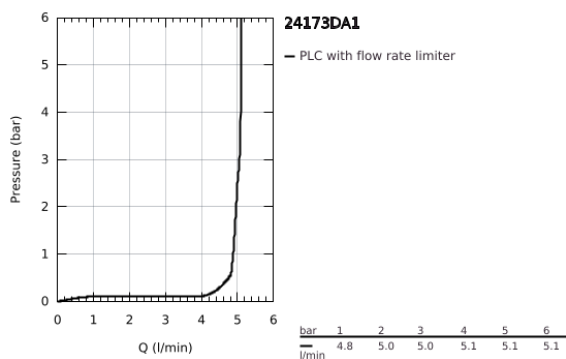

24 173 DA1 ESSENCE SINGLE-LEVER BASIN MIXER 1/2"
M-SIZE

PRODUCT DESCRIPTION

- Colour: warm sunset
- GROHE SilkMove 28 mm ceramic cartridge
- with temperature limiter
- GROHE LongLife finish
- GROHE EcoJoy - less water, perfect flow
- maximum flow rate (at 3 bar): 5 l/min
- GROHE AquaGuide adjustable mousseur
- GROHE FastFixation Plus installation system
- swivel spout with mousseur and stop limiter
- adjustable swivel area 0° / 150° / 360°
- pop-up waste set 1 1/4"
- flexible connection hoses

24 173 DA1 **ESSENCE SINGLE-LEVER BASIN MIXER 1/2"**
M-SIZE

SPARE PARTS, February 2022 – now

- 1: Lever (Spare part-nr. 46919DA0)
 - 2: Cartridge (Spare part-nr. 46580000)
 - 3: screw ring (Spare part-nr. 48591000)
 - 4: Swivel tube spout (Spare part-nr. 13373DA0)
 - 4.1: Mousseur (Spare part-nr. 48270000)
 - 4.2: Sealing washer (Spare part-nr. 0128500M)
 - 4.3: Safety ring (Spare part-nr. 4826600M)
 - 5: lift rod (Spare part-nr. 46739DA0)
 - 6: Escutcheon (Spare part-nr. 48603DA0)
 - 7: Shank mounting kit (Spare part-nr. 46645000)
 - 8: Waste set 1 1/4" (Spare part-nr. 28910DA0)
 - 8.1: Plug (Spare part-nr. 07182DA0)
 - 8.2: Eccentric rod (Spare part-nr. 07052000)
 - 9: Connection hose (Spare part-nr. 46255000)
 - 10: Mounting wrench (Spare part-nr. 19017000)*
 - 11: Eccentric rod (Spare part-nr. 07341000)*
- * Optional accessories