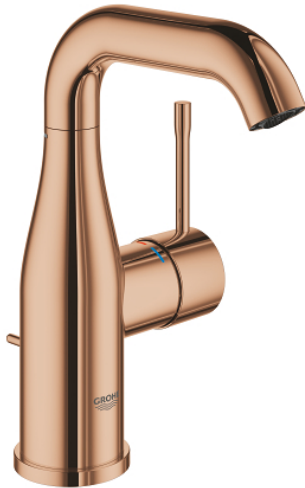

24 173 DA1 ESSENCE SINGLE-LEVER BASIN MIXER 1/2"
M-SIZE

PRODUCT DESCRIPTION

- Colour: warm sunset
- GROHE SilkMove 28 mm ceramic cartridge
- with temperature limiter
- GROHE LongLife finish
- GROHE EcoJoy - less water, perfect flow
- maximum flow rate (at 3 bar): 5 l/min
- GROHE AquaGuide adjustable mousseur
- GROHE FastFixation Plus installation system
- swivel spout with mousseur and stop limiter
- adjustable swivel area 0° / 150° / 360°
- pop-up waste set 1 1/4"
- flexible connection hoses

24 173 DA1 **ESSENCE SINGLE-LEVER BASIN MIXER 1/2"**
M-SIZE

SPARE PARTS, February 2022 – now

- 1: Lever (Spare part-nr. 46919DA0)
 - 2: Cartridge (Spare part-nr. 46580000)
 - 3: screw ring (Spare part-nr. 48591000)
 - 4: Swivel tube spout (Spare part-nr. 13373DA0)
 - 4.1: Mousseur (Spare part-nr. 48270000)
 - 4.2: Sealing washer (Spare part-nr. 0128500M)
 - 4.3: Safety ring (Spare part-nr. 4826600M)
 - 5: lift rod (Spare part-nr. 46739DA0)
 - 6: Escutcheon (Spare part-nr. 48603DA0)
 - 7: Shank mounting kit (Spare part-nr. 46645000)
 - 8: Waste set 1 1/4" (Spare part-nr. 28910DA0)
 - 8.1: Plug (Spare part-nr. 07182DA0)
 - 8.2: Eccentric rod (Spare part-nr. 07052000)
 - 9: Connection hose (Spare part-nr. 46255000)
 - 10: Mounting wrench (Spare part-nr. 19017000)*
 - 11: Eccentric rod (Spare part-nr. 07341000)*
- * Optional accessories