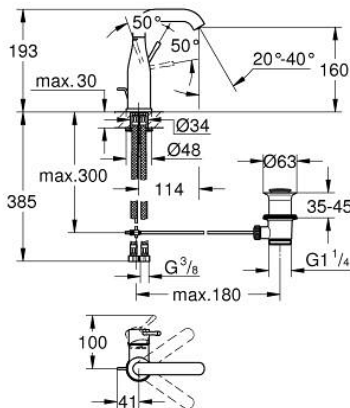

24 173 DA1 ESSENCE SINGLE-LEVER BASIN MIXER 1/2"
M-SIZE

PRODUCT DESCRIPTION

- Colour: warm sunset
- GROHE SilkMove 28 mm ceramic cartridge
- with temperature limiter
- GROHE LongLife finish
- GROHE EcoJoy - less water, perfect flow
- maximum flow rate (at 3 bar): 5 l/min
- GROHE AquaGuide adjustable mousseur
- GROHE FastFixation Plus installation system
- swivel spout with mousseur and stop limiter
- adjustable swivel area 0° / 150° / 360°
- pop-up waste set 1 1/4"
- flexible connection hoses

24 173 DA1 **ESSENCE SINGLE-LEVER BASIN MIXER 1/2"**
M-SIZE

SPARE PARTS, February 2022 – now

- 1: Lever (Spare part-nr. 46919DA0)
 - 2: Cartridge (Spare part-nr. 46580000)
 - 3: screw ring (Spare part-nr. 48591000)
 - 4: Swivel tube spout (Spare part-nr. 13373DA0)
 - 4.1: Mousseur (Spare part-nr. 48270000)
 - 4.2: Sealing washer (Spare part-nr. 0128500M)
 - 4.3: Safety ring (Spare part-nr. 4826600M)
 - 5: lift rod (Spare part-nr. 46739DA0)
 - 6: Escutcheon (Spare part-nr. 48603DA0)
 - 7: Shank mounting kit (Spare part-nr. 46645000)
 - 8: Waste set 1 1/4" (Spare part-nr. 28910DA0)
 - 8.1: Plug (Spare part-nr. 07182DA0)
 - 8.2: Eccentric rod (Spare part-nr. 07052000)
 - 9: Connection hose (Spare part-nr. 46255000)
 - 10: Mounting wrench (Spare part-nr. 19017000)*
 - 11: Eccentric rod (Spare part-nr. 07341000)*
- * Optional accessories