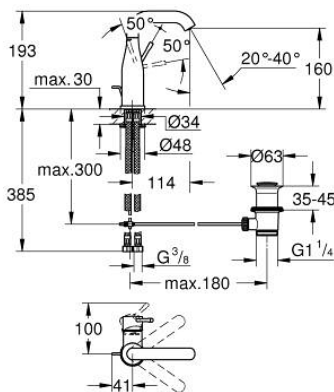

24 173 AL1 ESSENCE SINGLE-LEVER BASIN MIXER 1/2" M-SIZE

PRODUCT DESCRIPTION

- Colour: brushed hard graphite
- GROHE SilkMove 28 mm ceramic cartridge
- with temperature limiter
- GROHE LongLife finish
- GROHE EcoJoy - less water, perfect flow
- maximum flow rate (at 3 bar): 5 l/min
- GROHE AquaGuide adjustable mousseur
- GROHE FastFixation Plus installation system
- swivel spout with mousseur and stop limiter
- adjustable swivel area 0° / 150° / 360°
- pop-up waste set 1 1/4"
- flexible connection hoses

24 173 AL1 ESSENCE SINGLE-LEVER BASIN MIXER 1/2" M-SIZE

SPARE PARTS, February 2022 – now

- 1: Lever (Spare part-nr. 46919AL0)
 - 2: Cartridge (Spare part-nr. 46580000)
 - 3: screw ring (Spare part-nr. 48591000)
 - 4: Swivel tube spout (Spare part-nr. 13373AL0)
 - 4.1: Mousseur (Spare part-nr. 48270000)
 - 4.2: Sealing washer (Spare part-nr. 0128500M)
 - 4.3: Safety ring (Spare part-nr. 4826600M)
 - 5: Pop-up rod (Spare part-nr. 46739AL0)
 - 6: Escutcheon (Spare part-nr. 48603AL0)
 - 7: Shank mounting kit (Spare part-nr. 46645000)
 - 8: Waste set 1 1/4" (Spare part-nr. 28910AL0)
 - 8.1: Plug (Spare part-nr. 07182AL0)
 - 8.2: Eccentric rod (Spare part-nr. 07052000)
 - 9: Connection hose (Spare part-nr. 46255000)
 - 10: Mounting wrench (Spare part-nr. 19017000)*
 - 11: Eccentric rod (Spare part-nr. 07341000)*
- * Optional accessories