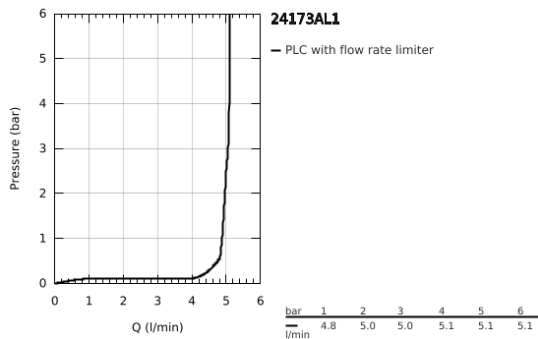

24 173 AL1 ESSENCE SINGLE-LEVER BASIN MIXER 1/2" M-SIZE

PRODUCT DESCRIPTION

- Colour: brushed hard graphite
- GROHE SilkMove 28 mm ceramic cartridge
- with temperature limiter
- GROHE LongLife finish
- GROHE EcoJoy - less water, perfect flow
- maximum flow rate (at 3 bar): 5 l/min
- GROHE AquaGuide adjustable mousseur
- GROHE FastFixation Plus installation system
- swivel spout with mousseur and stop limiter
- adjustable swivel area 0° / 150° / 360°
- pop-up waste set 1 1/4"
- flexible connection hoses

24 173 AL1 ESSENCE SINGLE-LEVER BASIN MIXER 1/2" M-SIZE

SPARE PARTS, February 2022 – now

- 1: Lever (Spare part-nr. 46919AL0)
 - 2: Cartridge (Spare part-nr. 46580000)
 - 3: screw ring (Spare part-nr. 48591000)
 - 4: Swivel tube spout (Spare part-nr. 13373AL0)
 - 4.1: Mousseur (Spare part-nr. 48270000)
 - 4.2: Sealing washer (Spare part-nr. 0128500M)
 - 4.3: Safety ring (Spare part-nr. 4826600M)
 - 5: Pop-up rod (Spare part-nr. 46739AL0)
 - 6: Escutcheon (Spare part-nr. 48603AL0)
 - 7: Shank mounting kit (Spare part-nr. 46645000)
 - 8: Waste set 1 1/4" (Spare part-nr. 28910AL0)
 - 8.1: Plug (Spare part-nr. 07182AL0)
 - 8.2: Eccentric rod (Spare part-nr. 07052000)
 - 9: Connection hose (Spare part-nr. 46255000)
 - 10: Mounting wrench (Spare part-nr. 19017000)*
 - 11: Eccentric rod (Spare part-nr. 07341000)*
- * Optional accessories