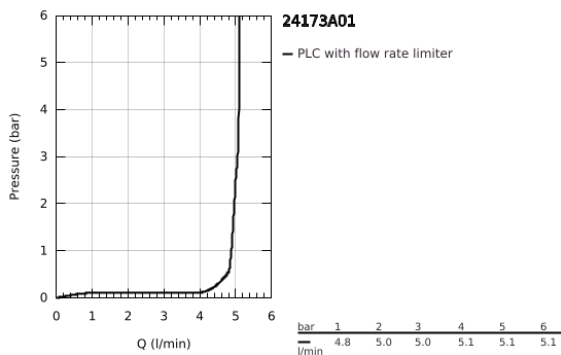

24 173 A01 **ESSENCE SINGLE-LEVER BASIN MIXER 1/2"**
M-SIZE

PRODUCT DESCRIPTION

- Colour: hard graphite
- GROHE SilkMove 28 mm ceramic cartridge
- with temperature limiter
- GROHE LongLife finish
- GROHE EcoJoy - less water, perfect flow
- maximum flow rate (at 3 bar): 5 l/min
- GROHE AquaGuide adjustable mousseur
- GROHE FastFixation Plus installation system
- swivel spout with mousseur and stop limiter
- adjustable swivel area 0° / 150° / 360°
- pop-up waste set 1 1/4"
- flexible connection hoses

24 173 A01 **ESSENCE SINGLE-LEVER BASIN MIXER 1/2"**
M-SIZE

SPARE PARTS, February 2022 – now

- 1: Lever (Spare part-nr. 46919A00)
 - 2: Cartridge (Spare part-nr. 46580000)
 - 3: screw ring (Spare part-nr. 48591000)
 - 4: Swivel tube spout (Spare part-nr. 13373A00)
 - 4.1: Mousseur (Spare part-nr. 48270000)
 - 4.2: Sealing washer (Spare part-nr. 0128500M)
 - 4.3: Safety ring (Spare part-nr. 4826600M)
 - 5: Pop-up rod (Spare part-nr. 46739A00)
 - 6: Escutcheon (Spare part-nr. 48603A00)
 - 7: Shank mounting kit (Spare part-nr. 46645000)
 - 8: Waste set 1 1/4" (Spare part-nr. 28910A00)
 - 8.1: Plug (Spare part-nr. 07182A00)
 - 8.2: Eccentric rod (Spare part-nr. 07052000)
 - 9: Connection hose (Spare part-nr. 46255000)
 - 10: Mounting wrench (Spare part-nr. 19017000)*
 - 11: Eccentric rod (Spare part-nr. 07341000)*
- * Optional accessories