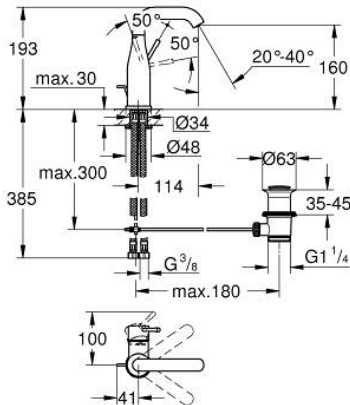

24 173 A01 **ESSENCE SINGLE-LEVER BASIN MIXER 1/2"**
M-SIZE

PRODUCT DESCRIPTION

- Colour: hard graphite
- GROHE SilkMove 28 mm ceramic cartridge
- with temperature limiter
- GROHE LongLife finish
- GROHE EcoJoy - less water, perfect flow
- maximum flow rate (at 3 bar): 5 l/min
- GROHE AquaGuide adjustable mousseur
- GROHE FastFixation Plus installation system
- swivel spout with mousseur and stop limiter
- adjustable swivel area 0° / 150° / 360°
- pop-up waste set 1 1/4"
- flexible connection hoses

24 173 A01 **ESSENCE SINGLE-LEVER BASIN MIXER 1/2"**
M-SIZE

SPARE PARTS, February 2022 – now

- 1: Lever (Spare part-nr. 46919A00)
 - 2: Cartridge (Spare part-nr. 46580000)
 - 3: screw ring (Spare part-nr. 48591000)
 - 4: Swivel tube spout (Spare part-nr. 13373A00)
 - 4.1: Mousseur (Spare part-nr. 48270000)
 - 4.2: Sealing washer (Spare part-nr. 0128500M)
 - 4.3: Safety ring (Spare part-nr. 4826600M)
 - 5: Pop-up rod (Spare part-nr. 46739A00)
 - 6: Escutcheon (Spare part-nr. 48603A00)
 - 7: Shank mounting kit (Spare part-nr. 46645000)
 - 8: Waste set 1 1/4" (Spare part-nr. 28910A00)
 - 8.1: Plug (Spare part-nr. 07182A00)
 - 8.2: Eccentric rod (Spare part-nr. 07052000)
 - 9: Connection hose (Spare part-nr. 46255000)
 - 10: Mounting wrench (Spare part-nr. 19017000)*
 - 11: Eccentric rod (Spare part-nr. 07341000)*
- * Optional accessories