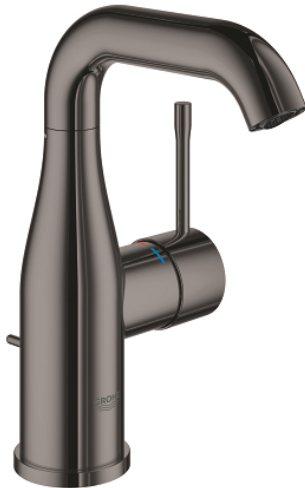

24 173 A01 **ESSENCE SINGLE-LEVER BASIN MIXER 1/2"**
M-SIZE

PRODUCT DESCRIPTION

- Colour: hard graphite
- GROHE SilkMove 28 mm ceramic cartridge
- with temperature limiter
- GROHE LongLife finish
- GROHE EcoJoy - less water, perfect flow
- maximum flow rate (at 3 bar): 5 l/min
- GROHE AquaGuide adjustable mousseur
- GROHE FastFixation Plus installation system
- swivel spout with mousseur and stop limiter
- adjustable swivel area 0° / 150° / 360°
- pop-up waste set 1 1/4"
- flexible connection hoses

24 173 A01 **ESSENCE SINGLE-LEVER BASIN MIXER 1/2"**
M-SIZE

SPARE PARTS, February 2022 – now

- 1: Lever (Spare part-nr. 46919A00)
 - 2: Cartridge (Spare part-nr. 46580000)
 - 3: screw ring (Spare part-nr. 48591000)
 - 4: Swivel tube spout (Spare part-nr. 13373A00)
 - 4.1: Mousseur (Spare part-nr. 48270000)
 - 4.2: Sealing washer (Spare part-nr. 0128500M)
 - 4.3: Safety ring (Spare part-nr. 4826600M)
 - 5: Pop-up rod (Spare part-nr. 46739A00)
 - 6: Escutcheon (Spare part-nr. 48603A00)
 - 7: Shank mounting kit (Spare part-nr. 46645000)
 - 8: Waste set 1 1/4" (Spare part-nr. 28910A00)
 - 8.1: Plug (Spare part-nr. 07182A00)
 - 8.2: Eccentric rod (Spare part-nr. 07052000)
 - 9: Connection hose (Spare part-nr. 46255000)
 - 10: Mounting wrench (Spare part-nr. 19017000)*
 - 11: Eccentric rod (Spare part-nr. 07341000)*
- * Optional accessories