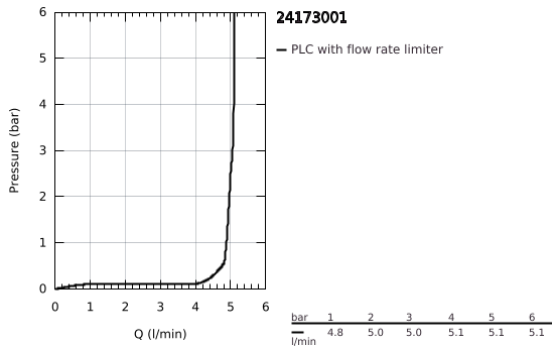

24 173 001 **ESSENCE SINGLE-LEVER BASIN MIXER 1/2"**
M-SIZE

PRODUCT DESCRIPTION

- Colour: chrome
- GROHE SilkMove 28 mm ceramic cartridge
- with temperature limiter
- GROHE LongLife finish
- GROHE EcoJoy - less water, perfect flow
- maximum flow rate (at 3 bar): 5 l/min
- GROHE AquaGuide adjustable mousseur
- GROHE FastFixation Plus installation system
- swivel spout with mousseur and stop limiter
- adjustable swivel area 0° / 150° / 360°
- pop-up waste set 1 1/4"
- flexible connection hoses

24 173 001 **ESSENCE SINGLE-LEVER BASIN MIXER 1/2"**
M-SIZE

SPARE PARTS, February 2022 – now

- 1: Lever (Spare part-nr. 46919000)
 - 2: Cartridge (Spare part-nr. 46580000)
 - 3: screw ring (Spare part-nr. 48591000)
 - 4: Swivel tube spout (Spare part-nr. 13373000)
 - 4.1: Mousseur (Spare part-nr. 48270000)
 - 4.2: Sealing washer (Spare part-nr. 0128500M)
 - 4.3: Safety ring (Spare part-nr. 4826600M)
 - 5: Pop-up rod (Spare part-nr. 46739000)
 - 6: Escutcheon (Spare part-nr. 48603000)
 - 7: Shank mounting kit (Spare part-nr. 46645000)
 - 8: Waste set 1 1/4" (Spare part-nr. 28910000)
 - 8.1: Plug (Spare part-nr. 07182000)
 - 8.2: Eccentric rod (Spare part-nr. 07052000)
 - 9: Connection hose (Spare part-nr. 46255000)
 - 10: Mounting wrench (Spare part-nr. 19017000)*
 - 11: Eccentric rod (Spare part-nr. 07341000)*
- * Optional accessories