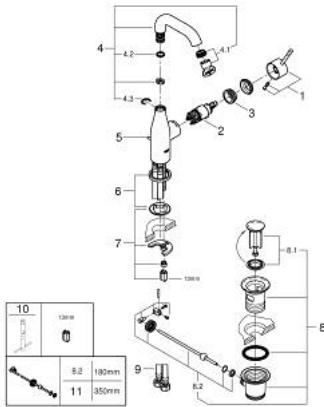

24 173 001 **ESSENCE SINGLE-LEVER BASIN MIXER 1/2"**  
**M-SIZE**

**PRODUCT DESCRIPTION**

- Colour: chrome
- GROHE SilkMove 28 mm ceramic cartridge
- with temperature limiter
- GROHE LongLife finish
- GROHE EcoJoy - less water, perfect flow
- maximum flow rate (at 3 bar): 5 l/min
- GROHE AquaGuide adjustable mousseur
- GROHE FastFixation Plus installation system
- swivel spout with mousseur and stop limiter
- adjustable swivel area 0° / 150° / 360°
- pop-up waste set 1 1/4"
- flexible connection hoses

24 173 001 **ESSENCE SINGLE-LEVER BASIN MIXER 1/2"**  
**M-SIZE**

**SPARE PARTS**, February 2022 – now

- 1: Lever (Spare part-nr. 46919000)
  - 2: Cartridge (Spare part-nr. 46580000)
  - 3: screw ring (Spare part-nr. 48591000)
  - 4: Swivel tube spout (Spare part-nr. 13373000)
  - 4.1: Mousseur (Spare part-nr. 48270000)
  - 4.2: Sealing washer (Spare part-nr. 0128500M)
  - 4.3: Safety ring (Spare part-nr. 4826600M)
  - 5: Pop-up rod (Spare part-nr. 46739000)
  - 6: Escutcheon (Spare part-nr. 48603000)
  - 7: Shank mounting kit (Spare part-nr. 46645000)
  - 8: Waste set 1 1/4" (Spare part-nr. 28910000)
  - 8.1: Plug (Spare part-nr. 07182000)
  - 8.2: Eccentric rod (Spare part-nr. 07052000)
  - 9: Connection hose (Spare part-nr. 46255000)
  - 10: Mounting wrench (Spare part-nr. 19017000)\*
  - 11: Eccentric rod (Spare part-nr. 07341000)\*
- \* Optional accessories