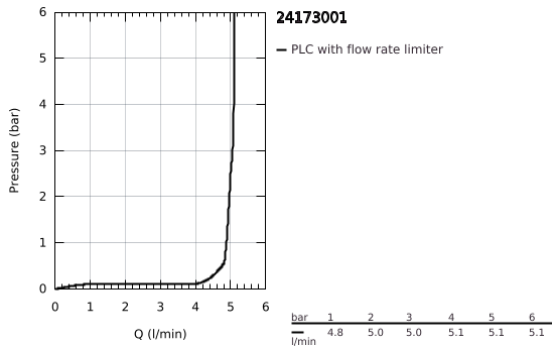

24 173 001 **ESSENCE SINGLE-LEVER BASIN MIXER 1/2"**  
**M-SIZE**

**PRODUCT DESCRIPTION**

- Colour: chrome
- GROHE SilkMove 28 mm ceramic cartridge
- with temperature limiter
- GROHE LongLife finish
- GROHE EcoJoy - less water, perfect flow
- maximum flow rate (at 3 bar): 5 l/min
- GROHE AquaGuide adjustable mousseur
- GROHE FastFixation Plus installation system
- swivel spout with mousseur and stop limiter
- adjustable swivel area 0° / 150° / 360°
- pop-up waste set 1 1/4"
- flexible connection hoses

24 173 001 **ESSENCE SINGLE-LEVER BASIN MIXER 1/2"**  
**M-SIZE**

**SPARE PARTS**, February 2022 – now

- 1: Lever (Spare part-nr. 46919000)
  - 2: Cartridge (Spare part-nr. 46580000)
  - 3: screw ring (Spare part-nr. 48591000)
  - 4: Swivel tube spout (Spare part-nr. 13373000)
  - 4.1: Mousseur (Spare part-nr. 48270000)
  - 4.2: Sealing washer (Spare part-nr. 0128500M)
  - 4.3: Safety ring (Spare part-nr. 4826600M)
  - 5: Pop-up rod (Spare part-nr. 46739000)
  - 6: Escutcheon (Spare part-nr. 48603000)
  - 7: Shank mounting kit (Spare part-nr. 46645000)
  - 8: Waste set 1 1/4" (Spare part-nr. 28910000)
  - 8.1: Plug (Spare part-nr. 07182000)
  - 8.2: Eccentric rod (Spare part-nr. 07052000)
  - 9: Connection hose (Spare part-nr. 46255000)
  - 10: Mounting wrench (Spare part-nr. 19017000)\*
  - 11: Eccentric rod (Spare part-nr. 07341000)\*
- \* Optional accessories