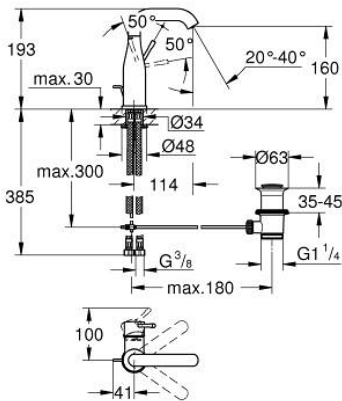

24 173 001 **ESSENCE SINGLE-LEVER BASIN MIXER 1/2"**
M-SIZE

PRODUCT DESCRIPTION

- Colour: chrome
- GROHE SilkMove 28 mm ceramic cartridge
- with temperature limiter
- GROHE LongLife finish
- GROHE EcoJoy - less water, perfect flow
- maximum flow rate (at 3 bar): 5 l/min
- GROHE AquaGuide adjustable mousseur
- GROHE FastFixation Plus installation system
- swivel spout with mousseur and stop limiter
- adjustable swivel area 0° / 150° / 360°
- pop-up waste set 1 1/4"
- flexible connection hoses

24 173 001 **ESSENCE SINGLE-LEVER BASIN MIXER 1/2"**
M-SIZE

SPARE PARTS, February 2022 – now

- 1: Lever (Spare part-nr. 46919000)
 - 2: Cartridge (Spare part-nr. 46580000)
 - 3: screw ring (Spare part-nr. 48591000)
 - 4: Swivel tube spout (Spare part-nr. 13373000)
 - 4.1: Mousseur (Spare part-nr. 48270000)
 - 4.2: Sealing washer (Spare part-nr. 0128500M)
 - 4.3: Safety ring (Spare part-nr. 4826600M)
 - 5: Pop-up rod (Spare part-nr. 46739000)
 - 6: Escutcheon (Spare part-nr. 48603000)
 - 7: Shank mounting kit (Spare part-nr. 46645000)
 - 8: Waste set 1 1/4" (Spare part-nr. 28910000)
 - 8.1: Plug (Spare part-nr. 07182000)
 - 8.2: Eccentric rod (Spare part-nr. 07052000)
 - 9: Connection hose (Spare part-nr. 46255000)
 - 10: Mounting wrench (Spare part-nr. 19017000)*
 - 11: Eccentric rod (Spare part-nr. 07341000)*
- * Optional accessories