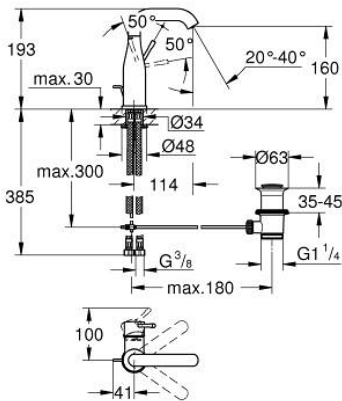

24 173 001 **ESSENCE SINGLE-LEVER BASIN MIXER 1/2"**  
**M-SIZE**

**PRODUCT DESCRIPTION**

- Colour: chrome
- GROHE SilkMove 28 mm ceramic cartridge
- with temperature limiter
- GROHE LongLife finish
- GROHE EcoJoy - less water, perfect flow
- maximum flow rate (at 3 bar): 5 l/min
- GROHE AquaGuide adjustable mousseur
- GROHE FastFixation Plus installation system
- swivel spout with mousseur and stop limiter
- adjustable swivel area 0° / 150° / 360°
- pop-up waste set 1 1/4"
- flexible connection hoses

24 173 001 **ESSENCE SINGLE-LEVER BASIN MIXER 1/2"**  
**M-SIZE**

**SPARE PARTS**, February 2022 – now

- 1: Lever (Spare part-nr. 46919000)
  - 2: Cartridge (Spare part-nr. 46580000)
  - 3: screw ring (Spare part-nr. 48591000)
  - 4: Swivel tube spout (Spare part-nr. 13373000)
  - 4.1: Mousseur (Spare part-nr. 48270000)
  - 4.2: Sealing washer (Spare part-nr. 0128500M)
  - 4.3: Safety ring (Spare part-nr. 4826600M)
  - 5: Pop-up rod (Spare part-nr. 46739000)
  - 6: Escutcheon (Spare part-nr. 48603000)
  - 7: Shank mounting kit (Spare part-nr. 46645000)
  - 8: Waste set 1 1/4" (Spare part-nr. 28910000)
  - 8.1: Plug (Spare part-nr. 07182000)
  - 8.2: Eccentric rod (Spare part-nr. 07052000)
  - 9: Connection hose (Spare part-nr. 46255000)
  - 10: Mounting wrench (Spare part-nr. 19017000)\*
  - 11: Eccentric rod (Spare part-nr. 07341000)\*
- \* Optional accessories