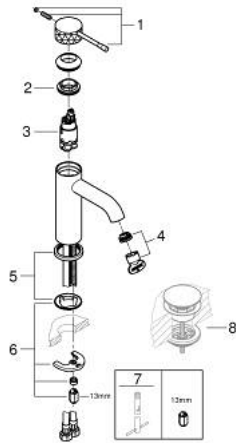

24 172 PF1 **ESSENCE SINGLE-LEVER BASIN MIXER 1/2"**
S-SIZE

PRODUCT DESCRIPTION

- Colour: crafted chrome
- crafted metal lever
- GROHE SilkMove 28 mm ceramic cartridge
- with temperature limiter
- GROHE LongLife finish
- GROHE EcoJoy - less water, perfect flow
- maximum flow rate (at 3 bar): 5 l/min
- GROHE AquaGuide adjustable mousseur
- GROHE FastFixation Plus installation system

- smooth body
- flexible connection hoses
- Showroom+ exclusive

24 172 PF1 ESSENCE SINGLE-LEVER BASIN MIXER 1/2" S-SIZE

SPARE PARTS, March 2024 – now

- 1: Lever (Spare part-nr. 46917PF0)
 - 2: Fitting ring (Spare part-nr. 46715000)
 - 3: Cartridge (Spare part-nr. 46580000)
 - 4: Mousseur (Spare part-nr. 48480000)
 - 5: Escutcheon (Spare part-nr. 48603000)
 - 6: Shank mounting kit (Spare part-nr. 46645000)
 - 7: Mounting wrench (Spare part-nr. 19017000)*
 - 8: Waste set with push-open plug (Spare part-nr. 65807000)*
- * Optional accessories