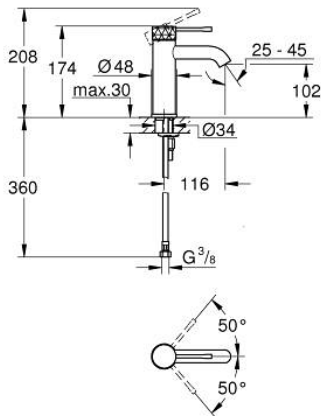

24 172 PF1 **ESSENCE SINGLE-LEVER BASIN MIXER 1/2"**
S-SIZE

PRODUCT DESCRIPTION

- Colour: crafted chrome
- crafted metal lever
- GROHE SilkMove 28 mm ceramic cartridge
- with temperature limiter
- GROHE LongLife finish
- GROHE EcoJoy - less water, perfect flow
- maximum flow rate (at 3 bar): 5 l/min
- GROHE AquaGuide adjustable mousseur
- GROHE FastFixation Plus installation system

- smooth body
- flexible connection hoses
- Showroom+ exclusive

24 172 PF1 ESSENCE SINGLE-LEVER BASIN MIXER 1/2" S-SIZE

SPARE PARTS, March 2024 – now

- 1: Lever (Spare part-nr. 46917PF0)
 - 2: Fitting ring (Spare part-nr. 46715000)
 - 3: Cartridge (Spare part-nr. 46580000)
 - 4: Mousseur (Spare part-nr. 48480000)
 - 5: Escutcheon (Spare part-nr. 48603000)
 - 6: Shank mounting kit (Spare part-nr. 46645000)
 - 7: Mounting wrench (Spare part-nr. 19017000)*
 - 8: Waste set with push-open plug (Spare part-nr. 65807000)*
- * Optional accessories