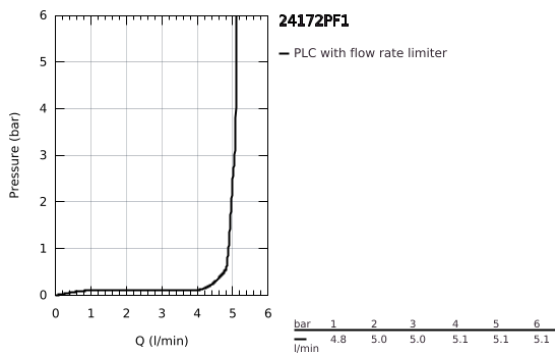

24 172 PF1 **ESSENCE SINGLE-LEVER BASIN MIXER 1/2"**
S-SIZE

PRODUCT DESCRIPTION

- Colour: crafted chrome
- crafted metal lever
- GROHE SilkMove 28 mm ceramic cartridge
- with temperature limiter
- GROHE LongLife finish
- GROHE EcoJoy - less water, perfect flow
- maximum flow rate (at 3 bar): 5 l/min
- GROHE AquaGuide adjustable mousseur
- GROHE FastFixation Plus installation system

- smooth body
- flexible connection hoses
- Showroom+ exclusive

24 172 PF1 ESSENCE SINGLE-LEVER BASIN MIXER 1/2" S-SIZE

SPARE PARTS, March 2024 – now

- 1: Lever (Spare part-nr. 46917PF0)
 - 2: Fitting ring (Spare part-nr. 46715000)
 - 3: Cartridge (Spare part-nr. 46580000)
 - 4: Mousseur (Spare part-nr. 48480000)
 - 5: Escutcheon (Spare part-nr. 48603000)
 - 6: Shank mounting kit (Spare part-nr. 46645000)
 - 7: Mounting wrench (Spare part-nr. 19017000)*
 - 8: Waste set with push-open plug (Spare part-nr. 65807000)*
- * Optional accessories