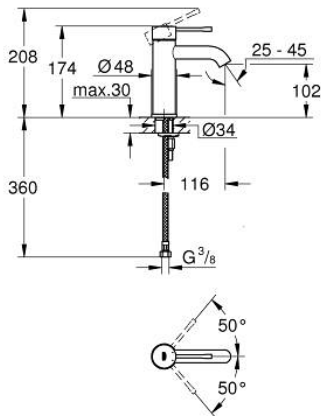

24 172 KF1 **ESSENCE SINGLE-LEVER BASIN MIXER 1/2"**
S-SIZE

PRODUCT DESCRIPTION

- Colour: phantom black
- GROHE SilkMove 28 mm ceramic cartridge
- with temperature limiter
- GROHE EcoJoy - less water, perfect flow
- maximum flow rate (at 3 bar): 5 l/min
- GROHE AquaGuide adjustable mousseur
- GROHE FastFixation Plus installation system
- smooth body
- flexible connection hoses
- professional edition

24 172 KF1 ESSENCE SINGLE-LEVER BASIN MIXER 1/2" S-SIZE

SPARE PARTS, March 2022 – now

- 1: Lever (Spare part-nr. 46917KF0)
 - 2: Fitting ring (Spare part-nr. 46715000)
 - 3: Cartridge (Spare part-nr. 46580000)
 - 4: Mousseur (Spare part-nr. 48270000)
 - 5: Escutcheon (Spare part-nr. 48603KF0)
 - 6: Shank mounting kit (Spare part-nr. 46645000)
 - 7: Mounting wrench (Spare part-nr. 19017000)*
 - 8: Waste set with push-open plug (Spare part-nr. 65807KF0)*
- * Optional accessories