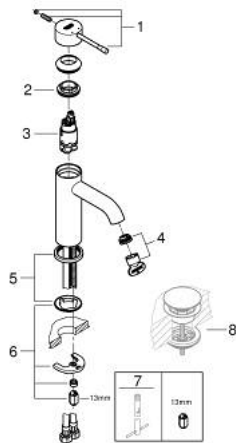

24 172 KF1 **ESSENCE SINGLE-LEVER BASIN MIXER 1/2"**
S-SIZE

PRODUCT DESCRIPTION

- Colour: phantom black
- GROHE SilkMove 28 mm ceramic cartridge
- with temperature limiter
- GROHE EcoJoy - less water, perfect flow
- maximum flow rate (at 3 bar): 5 l/min
- GROHE AquaGuide adjustable mousseur
- GROHE FastFixation Plus installation system
- smooth body
- flexible connection hoses
- professional edition

24 172 KF1 ESSENCE SINGLE-LEVER BASIN MIXER 1/2" S-SIZE

SPARE PARTS, March 2022 – now

- 1: Lever (Spare part-nr. 46917KF0)
 - 2: Fitting ring (Spare part-nr. 46715000)
 - 3: Cartridge (Spare part-nr. 46580000)
 - 4: Mousseur (Spare part-nr. 48270000)
 - 5: Escutcheon (Spare part-nr. 48603KF0)
 - 6: Shank mounting kit (Spare part-nr. 46645000)
 - 7: Mounting wrench (Spare part-nr. 19017000)*
 - 8: Waste set with push-open plug (Spare part-nr. 65807KF0)*
- * Optional accessories