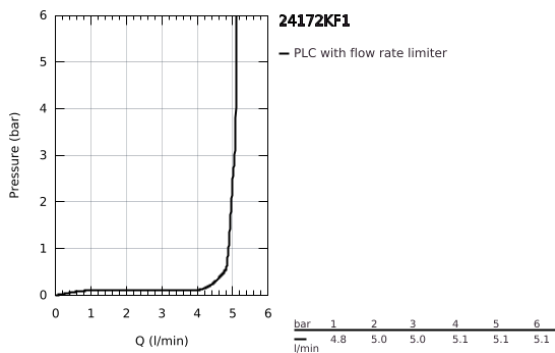

24 172 KF1 **ESSENCE SINGLE-LEVER BASIN MIXER 1/2"**
S-SIZE

PRODUCT DESCRIPTION

- Colour: phantom black
- GROHE SilkMove 28 mm ceramic cartridge
- with temperature limiter
- GROHE EcoJoy - less water, perfect flow
- maximum flow rate (at 3 bar): 5 l/min
- GROHE AquaGuide adjustable mousseur
- GROHE FastFixation Plus installation system
- smooth body
- flexible connection hoses
- professional edition

24 172 KF1 ESSENCE SINGLE-LEVER BASIN MIXER 1/2" S-SIZE

SPARE PARTS, March 2022 – now

- 1: Lever (Spare part-nr. 46917KF0)
 - 2: Fitting ring (Spare part-nr. 46715000)
 - 3: Cartridge (Spare part-nr. 46580000)
 - 4: Mousseur (Spare part-nr. 48270000)
 - 5: Escutcheon (Spare part-nr. 48603KF0)
 - 6: Shank mounting kit (Spare part-nr. 46645000)
 - 7: Mounting wrench (Spare part-nr. 19017000)*
 - 8: Waste set with push-open plug (Spare part-nr. 65807KF0)*
- * Optional accessories