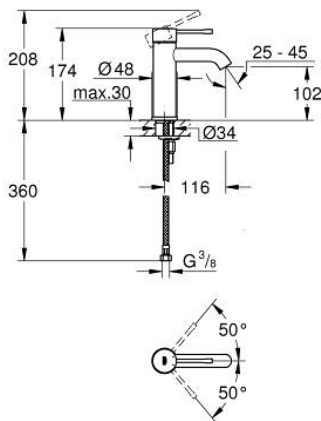

## 24 172 GN1 ESSENCE SINGLE-LEVER BASIN MIXER 1/2" S-SIZE

### PRODUCT DESCRIPTION

- Colour: brushed cool sunrise
- GROHE SilkMove 28 mm ceramic cartridge
- with temperature limiter
- GROHE LongLife finish
- GROHE EcoJoy - less water, perfect flow
- maximum flow rate (at 3 bar): 5 l/min
- GROHE AquaGuide adjustable mousseur
- GROHE FastFixation Plus installation system
- smooth body
- flexible connection hoses

### SPARE PARTS, February 2022 – now

- 1: Lever (Spare part-nr. 46917GN0)
  - 2: Fitting ring (Spare part-nr. 46715000)
  - 3: Cartridge (Spare part-nr. 46580000)
  - 4: Mousseur (Spare part-nr. 48270000)
  - 5: Escutcheon (Spare part-nr. 48603GN0)
  - 6: Shank mounting kit (Spare part-nr. 46645000)
  - 7: Mounting wrench (Spare part-nr. 19017000)\*
  - 8: Waste set with push-open plug (Spare part-nr. 65807GN0)\*
- \* Optional accessories