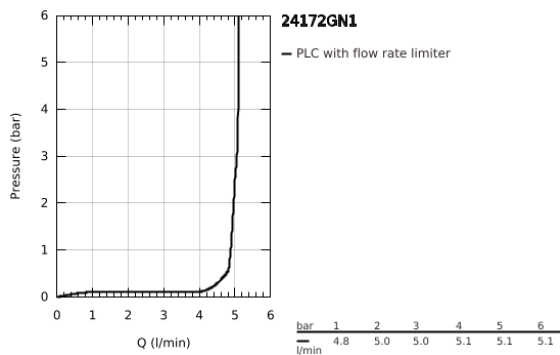

## 24 172 GN1 ESSENCE SINGLE-LEVER BASIN MIXER 1/2" S-SIZE

### PRODUCT DESCRIPTION

- Colour: brushed cool sunrise
- GROHE SilkMove 28 mm ceramic cartridge
- with temperature limiter
- GROHE LongLife finish
- GROHE EcoJoy - less water, perfect flow
- maximum flow rate (at 3 bar): 5 l/min
- GROHE AquaGuide adjustable mousseur
- GROHE FastFixation Plus installation system
- smooth body
- flexible connection hoses