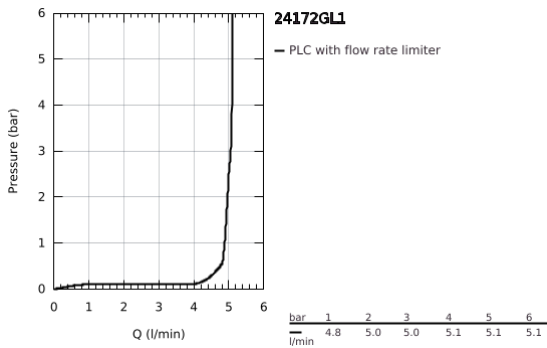

24 172 GL1 **ESSENCE SINGLE-LEVER BASIN MIXER 1/2"**  
**S-SIZE**

**PRODUCT DESCRIPTION**

- Colour: cool sunrise
- GROHE SilkMove 28 mm ceramic cartridge
- with temperature limiter
- GROHE LongLife finish
- GROHE EcoJoy - less water, perfect flow
- maximum flow rate (at 3 bar): 5 l/min
- GROHE AquaGuide adjustable mousseur
- GROHE FastFixation Plus installation system
- smooth body
- flexible connection hoses

## 24 172 GL1 ESSENCE SINGLE-LEVER BASIN MIXER 1/2" S-SIZE