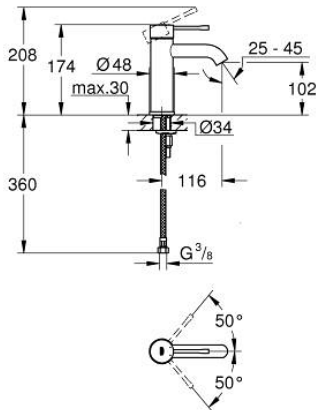

24 172 GL1 **ESSENCE SINGLE-LEVER BASIN MIXER 1/2"**  
**S-SIZE**

**PRODUCT DESCRIPTION**

- Colour: cool sunrise
- GROHE SilkMove 28 mm ceramic cartridge
- with temperature limiter
- GROHE LongLife finish
- GROHE EcoJoy - less water, perfect flow
- maximum flow rate (at 3 bar): 5 l/min
- GROHE AquaGuide adjustable mousseur
- GROHE FastFixation Plus installation system
- smooth body
- flexible connection hoses

## 24 172 GL1 ESSENCE SINGLE-LEVER BASIN MIXER 1/2" S-SIZE

### SPARE PARTS, February 2022 – now

- 1: Lever (Spare part-nr. 46917GL0)
  - 2: Fitting ring (Spare part-nr. 46715000)
  - 3: Cartridge (Spare part-nr. 46580000)
  - 4: Mousseur (Spare part-nr. 48270000)
  - 5: Escutcheon (Spare part-nr. 48603GL0)
  - 6: Shank mounting kit (Spare part-nr. 46645000)
  - 7: Mounting wrench (Spare part-nr. 19017000)\*
  - 8: Waste set with push-open plug (Spare part-nr. 65807GL0)\*
- \* Optional accessories