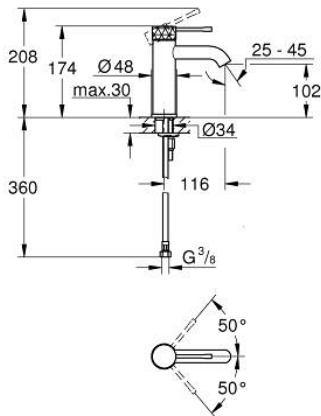

24 172 GF1 **ESSENCE SINGLE-LEVER BASIN MIXER 1/2"**  
**S-SIZE**

**PRODUCT DESCRIPTION**

- Colour: brushed crafted cool sunrise
- crafted metal lever
- GROHE SilkMove 28 mm ceramic cartridge
- with temperature limiter
- GROHE LongLife finish
- GROHE EcoJoy - less water, perfect flow
- maximum flow rate (at 3 bar): 5 l/min
- GROHE AquaGuide adjustable mousseur
- GROHE FastFixation Plus installation system

## 24 172 GF1 ESSENCE SINGLE-LEVER BASIN MIXER 1/2" S-SIZE

### SPARE PARTS, December 2024 – now

- 1: Lever (Spare part-nr. 46917GF0)
  - 2: Fitting ring (Spare part-nr. 46715000)
  - 3: Cartridge (Spare part-nr. 46580000)
  - 4: Mousseur (Spare part-nr. 48480000)
  - 5: Escutcheon (Spare part-nr. 48603GN0)
  - 6: Shank mounting kit (Spare part-nr. 46645000)
  - 7: Mounting wrench (Spare part-nr. 19017000)\*
  - 8: Waste set with push-open plug (Spare part-nr. 65807GN0)\*
- \* Optional accessories