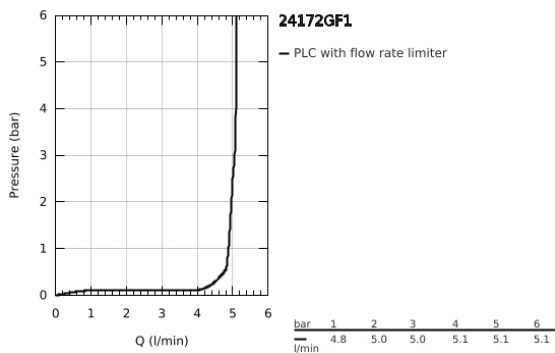

24 172 GF1 **ESSENCE SINGLE-LEVER BASIN MIXER 1/2"**  
**S-SIZE**

**PRODUCT DESCRIPTION**

- Colour: brushed crafted cool sunrise
- crafted metal lever
- GROHE SilkMove 28 mm ceramic cartridge
- with temperature limiter
- GROHE LongLife finish
- GROHE EcoJoy - less water, perfect flow
- maximum flow rate (at 3 bar): 5 l/min
- GROHE AquaGuide adjustable mousseur
- GROHE FastFixation Plus installation system

- smooth body
- flexible connection hoses

## 24 172 GF1 ESSENCE SINGLE-LEVER BASIN MIXER 1/2" S-SIZE