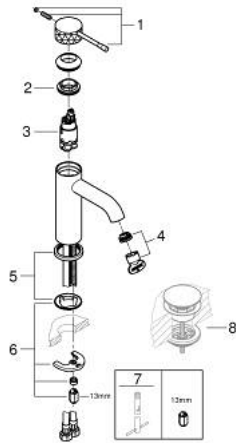

24 172 GF1 **ESSENCE SINGLE-LEVER BASIN MIXER 1/2"**  
**S-SIZE**

**PRODUCT DESCRIPTION**

- Colour: brushed crafted cool sunrise
- crafted metal lever
- GROHE SilkMove 28 mm ceramic cartridge
- with temperature limiter
- GROHE LongLife finish
- GROHE EcoJoy - less water, perfect flow
- maximum flow rate (at 3 bar): 5 l/min
- GROHE AquaGuide adjustable mousseur
- GROHE FastFixation Plus installation system

- smooth body
- flexible connection hoses

## 24 172 GF1 ESSENCE SINGLE-LEVER BASIN MIXER 1/2" S-SIZE

### SPARE PARTS, December 2024 – now

- 1: Lever (Spare part-nr. 46917GF0)
  - 2: Fitting ring (Spare part-nr. 46715000)
  - 3: Cartridge (Spare part-nr. 46580000)
  - 4: Mousseur (Spare part-nr. 48480000)
  - 5: Escutcheon (Spare part-nr. 48603GN0)
  - 6: Shank mounting kit (Spare part-nr. 46645000)
  - 7: Mounting wrench (Spare part-nr. 19017000)\*
  - 8: Waste set with push-open plug (Spare part-nr. 65807GN0)\*
- \* Optional accessories