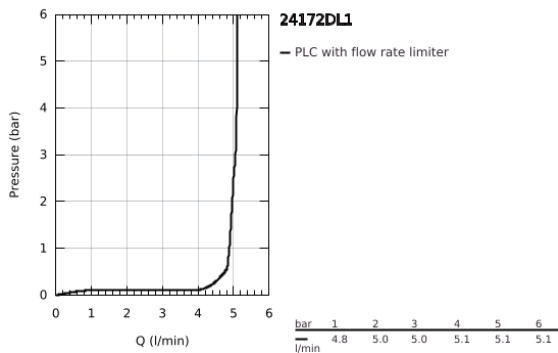

24 172 DL1 **ESSENCE SINGLE-LEVER BASIN MIXER 1/2"**  
**S-SIZE**

**PRODUCT DESCRIPTION**

- Colour: brushed warm sunset
- GROHE SilkMove 28 mm ceramic cartridge
- with temperature limiter
- GROHE LongLife finish
- GROHE EcoJoy - less water, perfect flow
- maximum flow rate (at 3 bar): 5 l/min
- GROHE AquaGuide adjustable mousseur
- GROHE FastFixation Plus installation system
- smooth body
- flexible connection hoses

## 24 172 DL1 ESSENCE SINGLE-LEVER BASIN MIXER 1/2" S-SIZE