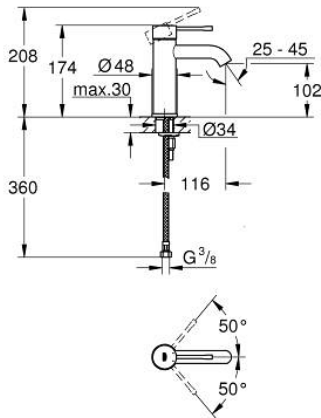

24 172 DL1 **ESSENCE SINGLE-LEVER BASIN MIXER 1/2"**  
**S-SIZE**

**PRODUCT DESCRIPTION**

- Colour: brushed warm sunset
- GROHE SilkMove 28 mm ceramic cartridge
- with temperature limiter
- GROHE LongLife finish
- GROHE EcoJoy - less water, perfect flow
- maximum flow rate (at 3 bar): 5 l/min
- GROHE AquaGuide adjustable mousseur
- GROHE FastFixation Plus installation system
- smooth body
- flexible connection hoses

## 24 172 DL1 ESSENCE SINGLE-LEVER BASIN MIXER 1/2" S-SIZE

### SPARE PARTS, February 2022 – now

- 1: Lever (Spare part-nr. 46917DL0)
  - 2: Fitting ring (Spare part-nr. 46715000)
  - 3: Cartridge (Spare part-nr. 46580000)
  - 4: Mousseur (Spare part-nr. 48270000)
  - 5: Escutcheon (Spare part-nr. 48603DL0)
  - 6: Shank mounting kit (Spare part-nr. 46645000)
  - 7: Mounting wrench (Spare part-nr. 19017000)\*
  - 8: Waste set with push-open plug (Spare part-nr. 65807DL0)\*
- \* Optional accessories