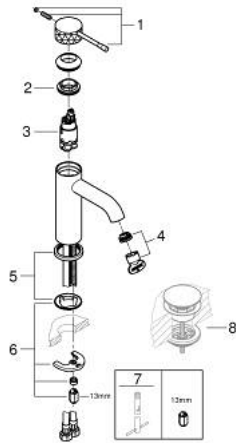

24 172 DE1 **ESSENCE SINGLE-LEVER BASIN MIXER 1/2"**
S-SIZE

PRODUCT DESCRIPTION

- Colour: brushed crafted warm sunset
- crafted metal lever
- GROHE SilkMove 28 mm ceramic cartridge
- with temperature limiter
- GROHE LongLife finish
- GROHE EcoJoy - less water, perfect flow
- maximum flow rate (at 3 bar): 5 l/min
- GROHE AquaGuide adjustable mousseur
- GROHE FastFixation Plus installation system

- smooth body
- flexible connection hoses

24 172 DE1 **ESSENCE SINGLE-LEVER BASIN MIXER 1/2"**
S-SIZE

SPARE PARTS, December 2024 – now

- 1: Lever (Spare part-nr. 46917DE0)
 - 2: Fitting ring (Spare part-nr. 46715000)
 - 3: Cartridge (Spare part-nr. 46580000)
 - 4: Mousseur (Spare part-nr. 48480000)
 - 5: Escutcheon (Spare part-nr. 48603DL0)
 - 6: Shank mounting kit (Spare part-nr. 46645000)
 - 7: Mounting wrench (Spare part-nr. 19017000)*
 - 8: Waste set with push-open plug (Spare part-nr. 65807DL0)*
- * Optional accessories