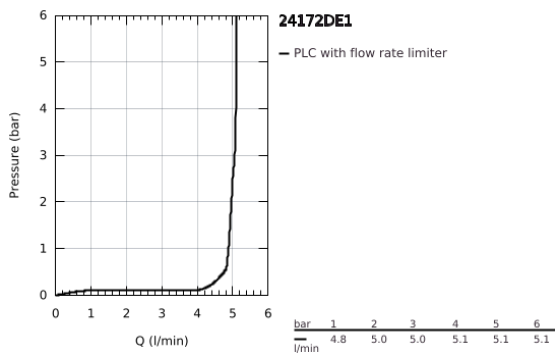

24 172 DE1 **ESSENCE SINGLE-LEVER BASIN MIXER 1/2"**
S-SIZE

PRODUCT DESCRIPTION

- Colour: brushed crafted warm sunset
- crafted metal lever
- GROHE SilkMove 28 mm ceramic cartridge
- with temperature limiter
- GROHE LongLife finish
- GROHE EcoJoy - less water, perfect flow
- maximum flow rate (at 3 bar): 5 l/min
- GROHE AquaGuide adjustable mousseur
- GROHE FastFixation Plus installation system

- smooth body
- flexible connection hoses

24 172 DE1 **ESSENCE SINGLE-LEVER BASIN MIXER 1/2"**
S-SIZE

SPARE PARTS, December 2024 – now

- 1: Lever (Spare part-nr. 46917DE0)
 - 2: Fitting ring (Spare part-nr. 46715000)
 - 3: Cartridge (Spare part-nr. 46580000)
 - 4: Mousseur (Spare part-nr. 48480000)
 - 5: Escutcheon (Spare part-nr. 48603DL0)
 - 6: Shank mounting kit (Spare part-nr. 46645000)
 - 7: Mounting wrench (Spare part-nr. 19017000)*
 - 8: Waste set with push-open plug (Spare part-nr. 65807DL0)*
- * Optional accessories