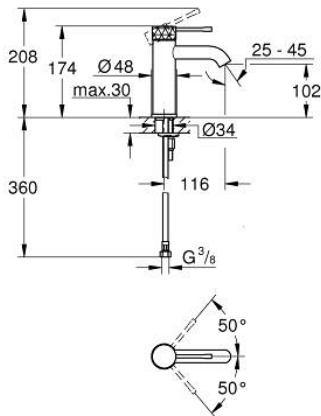

24 172 DE1 **ESSENCE SINGLE-LEVER BASIN MIXER 1/2"**
S-SIZE

PRODUCT DESCRIPTION

- Colour: brushed crafted warm sunset
- crafted metal lever
- GROHE SilkMove 28 mm ceramic cartridge
- with temperature limiter
- GROHE LongLife finish
- GROHE EcoJoy - less water, perfect flow
- maximum flow rate (at 3 bar): 5 l/min
- GROHE AquaGuide adjustable mousseur
- GROHE FastFixation Plus installation system

- smooth body
- flexible connection hoses

24 172 DE1 **ESSENCE SINGLE-LEVER BASIN MIXER 1/2"**
S-SIZE

SPARE PARTS, December 2024 – now

- 1: Lever (Spare part-nr. 46917DE0)
 - 2: Fitting ring (Spare part-nr. 46715000)
 - 3: Cartridge (Spare part-nr. 46580000)
 - 4: Mousseur (Spare part-nr. 48480000)
 - 5: Escutcheon (Spare part-nr. 48603DL0)
 - 6: Shank mounting kit (Spare part-nr. 46645000)
 - 7: Mounting wrench (Spare part-nr. 19017000)*
 - 8: Waste set with push-open plug (Spare part-nr. 65807DL0)*
- * Optional accessories