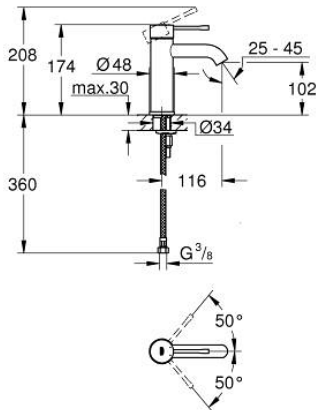

24 172 DA1 **ESSENCE SINGLE-LEVER BASIN MIXER 1/2"**
S-SIZE

PRODUCT DESCRIPTION

- Colour: warm sunset
- GROHE SilkMove 28 mm ceramic cartridge
- with temperature limiter
- GROHE LongLife finish
- GROHE EcoJoy - less water, perfect flow
- maximum flow rate (at 3 bar): 5 l/min
- GROHE AquaGuide adjustable mousseur
- GROHE FastFixation Plus installation system
- smooth body
- flexible connection hoses

24 172 DA1 ESSENCE SINGLE-LEVER BASIN MIXER 1/2"
S-SIZE

SPARE PARTS, February 2022 – now

- 1: Lever (Spare part-nr. 46917DA0)
 - 2: Fitting ring (Spare part-nr. 46715000)
 - 3: Cartridge (Spare part-nr. 46580000)
 - 4: Mousseur (Spare part-nr. 48270000)
 - 5: Escutcheon (Spare part-nr. 48603DA0)
 - 6: Shank mounting kit (Spare part-nr. 46645000)
 - 7: Mounting wrench (Spare part-nr. 19017000)*
 - 8: Waste set with push-open plug (Spare part-nr. 65807DA0)*
- * Optional accessories