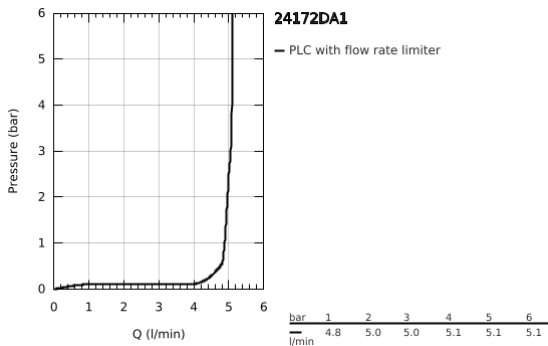

24 172 DA1 **ESSENCE SINGLE-LEVER BASIN MIXER 1/2"**
S-SIZE

PRODUCT DESCRIPTION

- Colour: warm sunset
- GROHE SilkMove 28 mm ceramic cartridge
- with temperature limiter
- GROHE LongLife finish
- GROHE EcoJoy - less water, perfect flow
- maximum flow rate (at 3 bar): 5 l/min
- GROHE AquaGuide adjustable mousseur
- GROHE FastFixation Plus installation system
- smooth body
- flexible connection hoses

24 172 DA1 ESSENCE SINGLE-LEVER BASIN MIXER 1/2"
S-SIZE

SPARE PARTS, February 2022 – now

- 1: Lever (Spare part-nr. 46917DA0)
 - 2: Fitting ring (Spare part-nr. 46715000)
 - 3: Cartridge (Spare part-nr. 46580000)
 - 4: Mousseur (Spare part-nr. 48270000)
 - 5: Escutcheon (Spare part-nr. 48603DA0)
 - 6: Shank mounting kit (Spare part-nr. 46645000)
 - 7: Mounting wrench (Spare part-nr. 19017000)*
 - 8: Waste set with push-open plug (Spare part-nr. 65807DA0)*
- * Optional accessories