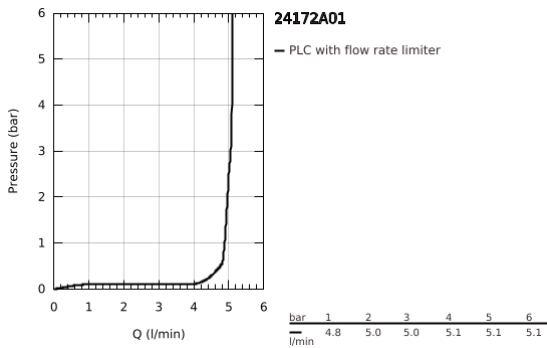

24 172 A01 ESSENCE SINGLE-LEVER BASIN MIXER 1/2"
S-SIZE

PRODUCT DESCRIPTION

- Colour: hard graphite
- GROHE SilkMove 28 mm ceramic cartridge
- with temperature limiter
- GROHE LongLife finish
- GROHE EcoJoy - less water, perfect flow
- maximum flow rate (at 3 bar): 5 l/min
- GROHE AquaGuide adjustable mousseur
- GROHE FastFixation Plus installation system
- smooth body
- flexible connection hoses

24 172 A01 **ESSENCE SINGLE-LEVER BASIN MIXER 1/2"**
S-SIZE

SPARE PARTS, February 2022 – now

- 1: Lever (Spare part-nr. 46917A00)
 - 2: Fitting ring (Spare part-nr. 46715000)
 - 3: Cartridge (Spare part-nr. 46580000)
 - 4: Mousseur (Spare part-nr. 48270000)
 - 5: Escutcheon (Spare part-nr. 48603A00)
 - 6: Shank mounting kit (Spare part-nr. 46645000)
 - 7: Mounting wrench (Spare part-nr. 19017000)*
 - 8: Waste set with push-open plug (Spare part-nr. 65807A00)*
- * Optional accessories