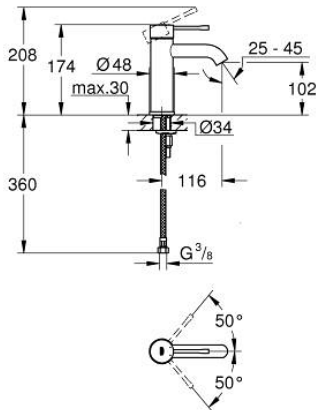

24 172 A01 ESSENCE SINGLE-LEVER BASIN MIXER 1/2"
S-SIZE

PRODUCT DESCRIPTION

- Colour: hard graphite
- GROHE SilkMove 28 mm ceramic cartridge
- with temperature limiter
- GROHE LongLife finish
- GROHE EcoJoy - less water, perfect flow
- maximum flow rate (at 3 bar): 5 l/min
- GROHE AquaGuide adjustable mousseur
- GROHE FastFixation Plus installation system
- smooth body
- flexible connection hoses

24 172 A01 **ESSENCE SINGLE-LEVER BASIN MIXER 1/2"**
S-SIZE

SPARE PARTS, February 2022 – now

- 1: Lever (Spare part-nr. 46917A00)
 - 2: Fitting ring (Spare part-nr. 46715000)
 - 3: Cartridge (Spare part-nr. 46580000)
 - 4: Mousseur (Spare part-nr. 48270000)
 - 5: Escutcheon (Spare part-nr. 48603A00)
 - 6: Shank mounting kit (Spare part-nr. 46645000)
 - 7: Mounting wrench (Spare part-nr. 19017000)*
 - 8: Waste set with push-open plug (Spare part-nr. 65807A00)*
- * Optional accessories