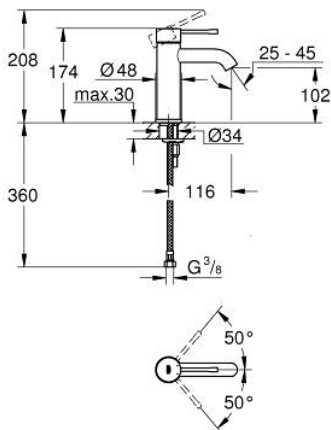

24 172 001 **ESSENCE SINGLE-LEVER BASIN MIXER 1/2"**  
**S-SIZE**

**PRODUCT DESCRIPTION**

- Colour: chrome
- GROHE SilkMove 28 mm ceramic cartridge
- with temperature limiter
- GROHE LongLife finish
- GROHE EcoJoy - less water, perfect flow
- maximum flow rate (at 3 bar): 5 l/min
- GROHE AquaGuide adjustable mousseur
- GROHE FastFixation Plus installation system
- smooth body
- flexible connection hoses
- replaces Essence basin mixer 23 590 xx1

24 172 001 **ESSENCE SINGLE-LEVER BASIN MIXER 1/2"**  
**S-SIZE**

**SPARE PARTS**, February 2022 – now

- 1: Lever (Spare part-nr. 46917000)
  - 2: Fitting ring (Spare part-nr. 46715000)
  - 3: Cartridge (Spare part-nr. 46580000)
  - 4: Mousseur (Spare part-nr. 48270000)
  - 5: Escutcheon (Spare part-nr. 48603000)
  - 6: Shank mounting kit (Spare part-nr. 46645000)
  - 7: Mounting wrench (Spare part-nr. 19017000)\*
  - 8: Waste set with push-open plug (Spare part-nr. 65807000)\*
- \* Optional accessories