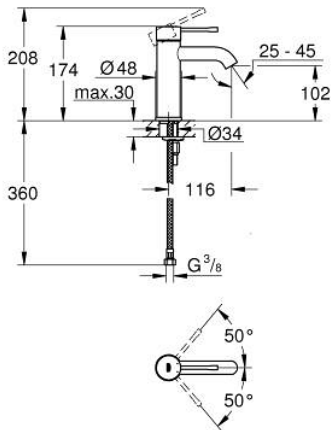

24 172 001 **ESSENCE SINGLE-LEVER BASIN MIXER 1/2"**
S-SIZE

PRODUCT DESCRIPTION

- Colour: chrome
- GROHE SilkMove 28 mm ceramic cartridge
- with temperature limiter
- GROHE LongLife finish
- GROHE EcoJoy - less water, perfect flow
- maximum flow rate (at 3 bar): 5 l/min
- GROHE AquaGuide adjustable mousseur
- GROHE FastFixation Plus installation system
- smooth body
- flexible connection hoses

24 172 001 **ESSENCE SINGLE-LEVER BASIN MIXER 1/2"**
S-SIZE

SPARE PARTS, February 2022 – now

- 1: Lever (Spare part-nr. 46917000)
 - 2: Fitting ring (Spare part-nr. 46715000)
 - 3: Cartridge (Spare part-nr. 46580000)
 - 4: Mousseur (Spare part-nr. 48270000)
 - 5: Escutcheon (Spare part-nr. 48603000)
 - 6: Shank mounting kit (Spare part-nr. 46645000)
 - 7: Mounting wrench (Spare part-nr. 19017000)*
 - 8: Waste set with push-open plug (Spare part-nr. 65807000)*
- * Optional accessories