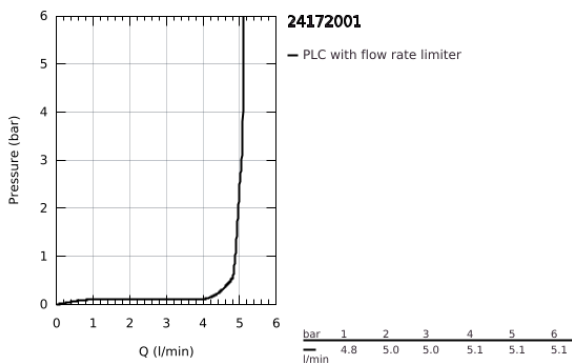

24 172 001 **ESSENCE SINGLE-LEVER BASIN MIXER 1/2"**  
**S-SIZE**

**PRODUCT DESCRIPTION**

- Colour: chrome
- GROHE SilkMove 28 mm ceramic cartridge
- with temperature limiter
- GROHE LongLife finish
- GROHE EcoJoy - less water, perfect flow
- maximum flow rate (at 3 bar): 5 l/min
- GROHE AquaGuide adjustable mousseur
- GROHE FastFixation Plus installation system
- smooth body
- flexible connection hoses
- replaces Essence basin mixer 23 590 xx1

24 172 001 **ESSENCE SINGLE-LEVER BASIN MIXER 1/2"**  
**S-SIZE**

**SPARE PARTS**, February 2022 – now

- 1: Lever (Spare part-nr. 46917000)
  - 2: Fitting ring (Spare part-nr. 46715000)
  - 3: Cartridge (Spare part-nr. 46580000)
  - 4: Mousseur (Spare part-nr. 48270000)
  - 5: Escutcheon (Spare part-nr. 48603000)
  - 6: Shank mounting kit (Spare part-nr. 46645000)
  - 7: Mounting wrench (Spare part-nr. 19017000)\*
  - 8: Waste set with push-open plug (Spare part-nr. 65807000)\*
- \* Optional accessories