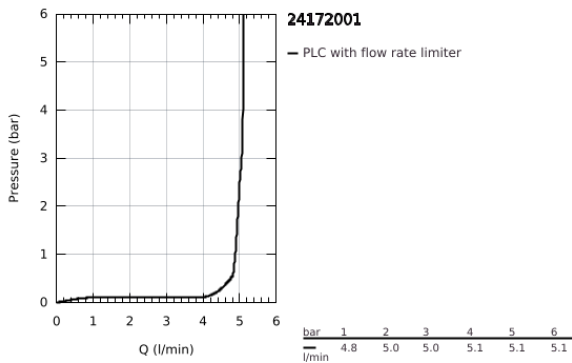

24 172 001 **ESSENCE SINGLE-LEVER BASIN MIXER 1/2"**
S-SIZE

PRODUCT DESCRIPTION

- Colour: chrome
- GROHE SilkMove 28 mm ceramic cartridge
- with temperature limiter
- GROHE LongLife finish
- GROHE EcoJoy - less water, perfect flow
- maximum flow rate (at 3 bar): 5 l/min
- GROHE AquaGuide adjustable mousseur
- GROHE FastFixation Plus installation system
- smooth body
- flexible connection hoses

24 172 001 **ESSENCE SINGLE-LEVER BASIN MIXER 1/2"**
S-SIZE

SPARE PARTS, February 2022 – now

- 1: Lever (Spare part-nr. 46917000)
 - 2: Fitting ring (Spare part-nr. 46715000)
 - 3: Cartridge (Spare part-nr. 46580000)
 - 4: Mousseur (Spare part-nr. 48270000)
 - 5: Escutcheon (Spare part-nr. 48603000)
 - 6: Shank mounting kit (Spare part-nr. 46645000)
 - 7: Mounting wrench (Spare part-nr. 19017000)*
 - 8: Waste set with push-open plug (Spare part-nr. 65807000)*
- * Optional accessories