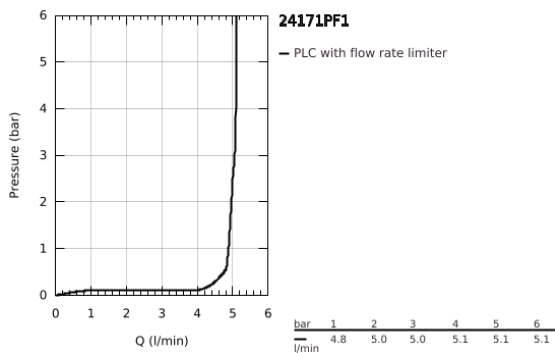

24 171 PF1 **ESSENCE SINGLE-LEVER BASIN MIXER 1/2"**  
**S-SIZE**

**PRODUCT DESCRIPTION**

- Colour: crafted chrome
- crafted metal lever
- GROHE SilkMove 28 mm ceramic cartridge
- with temperature limiter
- GROHE LongLife finish
- GROHE EcoJoy - less water, perfect flow
- maximum flow rate (at 3 bar): 5 l/min
- GROHE AquaGuide adjustable mousseur
- GROHE FastFixation Plus installation system

- pop-up waste set 1 1/4"
- flexible connection hoses
- Showroom+ exclusive

24 171 PF1 **ESSENCE SINGLE-LEVER BASIN MIXER 1/2"**  
**S-SIZE**

**SPARE PARTS**, March 2024 – now

- 1: Lever (Spare part-nr. 46916PF0)
- 2: Fitting ring (Spare part-nr. 46715000)
- 3: Cartridge (Spare part-nr. 46580000)
- 4: Pop-up rod (Spare part-nr. 46739000)
- 5: Mousseur (Spare part-nr. 48270000)
- 6: Escutcheon (Spare part-nr. 48603000)
- 7: Shank mounting kit (Spare part-nr. 46645000)
- 8: Waste set 1 1/4" (Spare part-nr. 28910000)
- 8.1: Plug (Spare part-nr. 07182000)
- 8.2: Eccentric rod (Spare part-nr. 07052000)
- 9: Mounting wrench (Spare part-nr. 19017000)\*
- 10: Eccentric rod (Spare part-nr. 07341000)\*