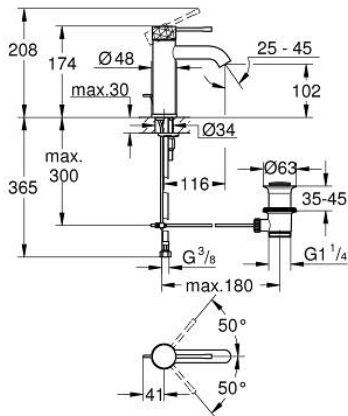

24 171 PF1 **ESSENCE SINGLE-LEVER BASIN MIXER 1/2"**  
**S-SIZE**

**PRODUCT DESCRIPTION**

- Colour: crafted chrome
- crafted metal lever
- GROHE SilkMove 28 mm ceramic cartridge
- with temperature limiter
- GROHE LongLife finish
- GROHE EcoJoy - less water, perfect flow
- maximum flow rate (at 3 bar): 5 l/min
- GROHE AquaGuide adjustable mousseur
- GROHE FastFixation Plus installation system

- pop-up waste set 1 1/4"
- flexible connection hoses
- Showroom+ exclusive

24 171 PF1 **ESSENCE SINGLE-LEVER BASIN MIXER 1/2"**  
**S-SIZE**

**SPARE PARTS**, March 2024 – now

- 1: Lever (Spare part-nr. 46916PF0)
- 2: Fitting ring (Spare part-nr. 46715000)
- 3: Cartridge (Spare part-nr. 46580000)
- 4: Pop-up rod (Spare part-nr. 46739000)
- 5: Mousseur (Spare part-nr. 48270000)
- 6: Escutcheon (Spare part-nr. 48603000)
- 7: Shank mounting kit (Spare part-nr. 46645000)
- 8: Waste set 1 1/4" (Spare part-nr. 28910000)
- 8.1: Plug (Spare part-nr. 07182000)
- 8.2: Eccentric rod (Spare part-nr. 07052000)
- 9: Mounting wrench (Spare part-nr. 19017000)\*
- 10: Eccentric rod (Spare part-nr. 07341000)\*