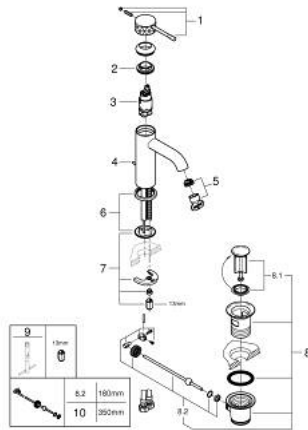

24 171 PF1 **ESSENCE SINGLE-LEVER BASIN MIXER 1/2"**  
**S-SIZE**

**PRODUCT DESCRIPTION**

- Colour: crafted chrome
- crafted metal lever
- GROHE SilkMove 28 mm ceramic cartridge
- with temperature limiter
- GROHE LongLife finish
- GROHE EcoJoy - less water, perfect flow
- maximum flow rate (at 3 bar): 5 l/min
- GROHE AquaGuide adjustable mousseur
- GROHE FastFixation Plus installation system

- pop-up waste set 1 1/4"
- flexible connection hoses
- Showroom+ exclusive

24 171 PF1 **ESSENCE SINGLE-LEVER BASIN MIXER 1/2"**  
**S-SIZE**

**SPARE PARTS**, March 2024 – now

- 1: Lever (Spare part-nr. 46916PF0)
- 2: Fitting ring (Spare part-nr. 46715000)
- 3: Cartridge (Spare part-nr. 46580000)
- 4: Pop-up rod (Spare part-nr. 46739000)
- 5: Mousseur (Spare part-nr. 48270000)
- 6: Escutcheon (Spare part-nr. 48603000)
- 7: Shank mounting kit (Spare part-nr. 46645000)
- 8: Waste set 1 1/4" (Spare part-nr. 28910000)
- 8.1: Plug (Spare part-nr. 07182000)
- 8.2: Eccentric rod (Spare part-nr. 07052000)
- 9: Mounting wrench (Spare part-nr. 19017000)\*
- 10: Eccentric rod (Spare part-nr. 07341000)\*