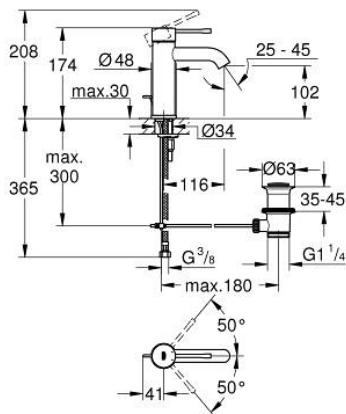

24 171 GL1 **ESSENCE SINGLE-LEVER BASIN MIXER 1/2"**
S-SIZE

PRODUCT DESCRIPTION

- Colour: cool sunrise
- GROHE SilkMove 28 mm ceramic cartridge
- with temperature limiter
- GROHE LongLife finish
- GROHE EcoJoy - less water, perfect flow
- maximum flow rate (at 3 bar): 5 l/min
- GROHE AquaGuide adjustable mousseur
- GROHE FastFixation Plus installation system
- pop-up waste set 1 1/4"
- flexible connection hoses

24 171 GL1 ESSENCE SINGLE-LEVER BASIN MIXER 1/2" S-SIZE

SPARE PARTS, October 2020 – now

- 1: Lever (Spare part-nr. 46917GL0)
 - 2: Fitting ring (Spare part-nr. 46715000)
 - 3: Cartridge (Spare part-nr. 46580000)
 - 4: lift rod (Spare part-nr. 46739GL0)
 - 5: Mousseur (Spare part-nr. 48270000)
 - 6: Shank mounting kit (Spare part-nr. 46645000)
 - 7: Waste set 1 1/4" (Spare part-nr. 28910GL0)
 - 7.1: Plug (Spare part-nr. 07182GL0)
 - 7.2: Eccentric rod (Spare part-nr. 07052000)
 - 8: Mounting wrench (Spare part-nr. 19017000)*
 - 9: Eccentric rod (Spare part-nr. 07341000)*
- * Optional accessories