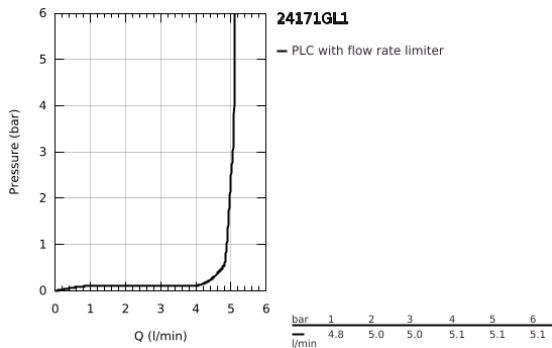

24 171 GL1 **ESSENCE SINGLE-LEVER BASIN MIXER 1/2"**
S-SIZE

PRODUCT DESCRIPTION

- Colour: cool sunrise
- GROHE SilkMove 28 mm ceramic cartridge
- with temperature limiter
- GROHE LongLife finish
- GROHE EcoJoy - less water, perfect flow
- maximum flow rate (at 3 bar): 5 l/min
- GROHE AquaGuide adjustable mousseur
- GROHE FastFixation Plus installation system
- pop-up waste set 1 1/4"
- flexible connection hoses

24 171 GL1 ESSENCE SINGLE-LEVER BASIN MIXER 1/2" S-SIZE

SPARE PARTS, October 2020 – now

- 1: Lever (Spare part-nr. 46917GL0)
 - 2: Fitting ring (Spare part-nr. 46715000)
 - 3: Cartridge (Spare part-nr. 46580000)
 - 4: lift rod (Spare part-nr. 46739GL0)
 - 5: Mousseur (Spare part-nr. 48270000)
 - 6: Shank mounting kit (Spare part-nr. 46645000)
 - 7: Waste set 1 1/4" (Spare part-nr. 28910GL0)
 - 7.1: Plug (Spare part-nr. 07182GL0)
 - 7.2: Eccentric rod (Spare part-nr. 07052000)
 - 8: Mounting wrench (Spare part-nr. 19017000)*
 - 9: Eccentric rod (Spare part-nr. 07341000)*
- * Optional accessories