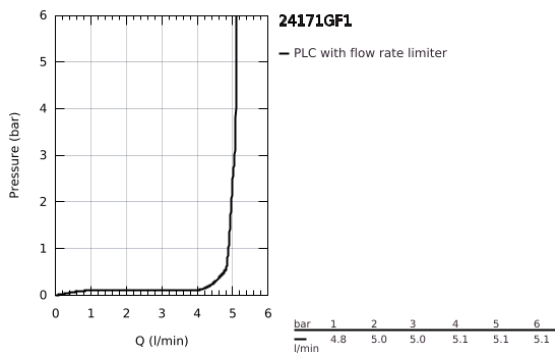

24 171 GF1 **ESSENCE SINGLE-LEVER BASIN MIXER 1/2"**
S-SIZE

PRODUCT DESCRIPTION

- Colour: brushed crafted cool sunrise
- crafted metal lever
- GROHE SilkMove 28 mm ceramic cartridge
- with temperature limiter
- GROHE LongLife finish
- GROHE EcoJoy - less water, perfect flow
- maximum flow rate (at 3 bar): 5 l/min
- GROHE AquaGuide adjustable mousseur
- GROHE FastFixation Plus installation system
- pop-up waste set 1 1/4"
- flexible connection hoses

24 171 GF1 **ESSENCE SINGLE-LEVER BASIN MIXER 1/2"**
S-SIZE

SPARE PARTS, December 2024 – now

- 1: Lever (Spare part-nr. 46916GF0)
- 2: Fitting ring (Spare part-nr. 46715000)
- 3: Cartridge (Spare part-nr. 46580000)
- 4: Pop-up rod (Spare part-nr. 46739GN0)
- 5: Mousseur (Spare part-nr. 48270000)
- 6: Escutcheon (Spare part-nr. 48603GN0)
- 7: Shank mounting kit (Spare part-nr. 46645000)
- 8: Waste set 1 1/4" (Spare part-nr. 28910GN0)
- 8.1: Plug (Spare part-nr. 07182GN0)
- 8.2: Eccentric rod (Spare part-nr. 07052000)
- 9: Mounting wrench (Spare part-nr. 19017000)*
- 10: Eccentric rod (Spare part-nr. 07341000)*