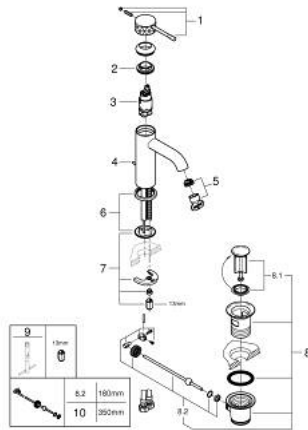

24 171 GF1 **ESSENCE SINGLE-LEVER BASIN MIXER 1/2"**
S-SIZE

PRODUCT DESCRIPTION

- Colour: brushed crafted cool sunrise
- crafted metal lever
- GROHE SilkMove 28 mm ceramic cartridge
- with temperature limiter
- GROHE LongLife finish
- GROHE EcoJoy - less water, perfect flow
- maximum flow rate (at 3 bar): 5 l/min
- GROHE AquaGuide adjustable mousseur
- GROHE FastFixation Plus installation system
- pop-up waste set 1 1/4"
- flexible connection hoses

24 171 GF1 **ESSENCE SINGLE-LEVER BASIN MIXER 1/2"**
S-SIZE

SPARE PARTS, December 2024 – now

- 1: Lever (Spare part-nr. 46916GF0)
- 2: Fitting ring (Spare part-nr. 46715000)
- 3: Cartridge (Spare part-nr. 46580000)
- 4: Pop-up rod (Spare part-nr. 46739GN0)
- 5: Mousseur (Spare part-nr. 48270000)
- 6: Escutcheon (Spare part-nr. 48603GN0)
- 7: Shank mounting kit (Spare part-nr. 46645000)
- 8: Waste set 1 1/4" (Spare part-nr. 28910GN0)
- 8.1: Plug (Spare part-nr. 07182GN0)
- 8.2: Eccentric rod (Spare part-nr. 07052000)
- 9: Mounting wrench (Spare part-nr. 19017000)*
- 10: Eccentric rod (Spare part-nr. 07341000)*