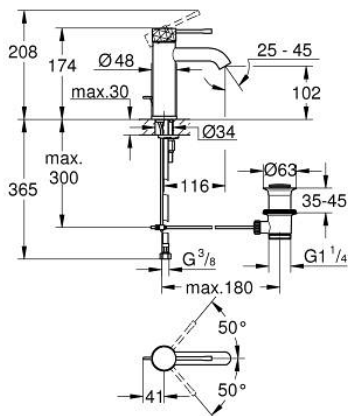

24 171 GF1 **ESSENCE SINGLE-LEVER BASIN MIXER 1/2"**
S-SIZE

PRODUCT DESCRIPTION

- Colour: brushed crafted cool sunrise
- crafted metal lever
- GROHE SilkMove 28 mm ceramic cartridge
- with temperature limiter
- GROHE LongLife finish
- GROHE EcoJoy - less water, perfect flow
- maximum flow rate (at 3 bar): 5 l/min
- GROHE AquaGuide adjustable mousseur
- GROHE FastFixation Plus installation system
- pop-up waste set 1 1/4"
- flexible connection hoses

24 171 GF1 **ESSENCE SINGLE-LEVER BASIN MIXER 1/2"**
S-SIZE

SPARE PARTS, December 2024 – now

- 1: Lever (Spare part-nr. 46916GF0)
- 2: Fitting ring (Spare part-nr. 46715000)
- 3: Cartridge (Spare part-nr. 46580000)
- 4: Pop-up rod (Spare part-nr. 46739GN0)
- 5: Mousseur (Spare part-nr. 48270000)
- 6: Escutcheon (Spare part-nr. 48603GN0)
- 7: Shank mounting kit (Spare part-nr. 46645000)
- 8: Waste set 1 1/4" (Spare part-nr. 28910GN0)
- 8.1: Plug (Spare part-nr. 07182GN0)
- 8.2: Eccentric rod (Spare part-nr. 07052000)
- 9: Mounting wrench (Spare part-nr. 19017000)*
- 10: Eccentric rod (Spare part-nr. 07341000)*