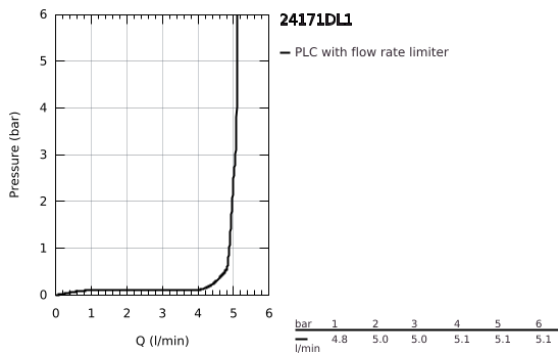

24 171 DL1 **ESSENCE SINGLE-LEVER BASIN MIXER 1/2"**
S-SIZE

PRODUCT DESCRIPTION

- Colour: brushed warm sunset
- GROHE SilkMove 28 mm ceramic cartridge
- with temperature limiter
- GROHE LongLife finish
- GROHE EcoJoy - less water, perfect flow
- maximum flow rate (at 3 bar): 5 l/min
- GROHE AquaGuide adjustable mousseur
- GROHE FastFixation Plus installation system
- pop-up waste set 1 1/4"
- flexible connection hoses

24 171 DL1 ESSENCE SINGLE-LEVER BASIN MIXER 1/2" S-SIZE

SPARE PARTS, October 2020 – now

- 1: Lever (Spare part-nr. 46917DL0)
 - 2: Fitting ring (Spare part-nr. 46715000)
 - 3: Cartridge (Spare part-nr. 46580000)
 - 4: lift rod (Spare part-nr. 46739DL0)
 - 5: Mousseur (Spare part-nr. 48270000)
 - 6: Shank mounting kit (Spare part-nr. 46645000)
 - 7: Waste set 1 1/4" (Spare part-nr. 28910DL0)
 - 7.1: Plug (Spare part-nr. 07182DL0)
 - 7.2: Eccentric rod (Spare part-nr. 07052000)
 - 8: Mounting wrench (Spare part-nr. 19017000)*
 - 9: Eccentric rod (Spare part-nr. 07341000)*
- * Optional accessories