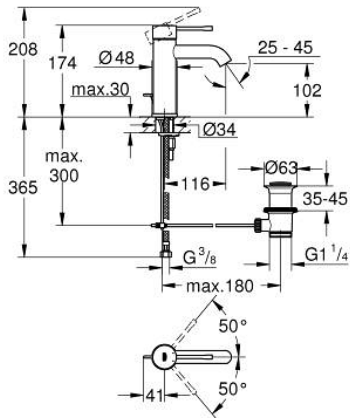

24 171 DL1 **ESSENCE SINGLE-LEVER BASIN MIXER 1/2"**
S-SIZE

PRODUCT DESCRIPTION

- Colour: brushed warm sunset
- GROHE SilkMove 28 mm ceramic cartridge
- with temperature limiter
- GROHE LongLife finish
- GROHE EcoJoy - less water, perfect flow
- maximum flow rate (at 3 bar): 5 l/min
- GROHE AquaGuide adjustable mousseur
- GROHE FastFixation Plus installation system
- pop-up waste set 1 1/4"
- flexible connection hoses

24 171 DL1 ESSENCE SINGLE-LEVER BASIN MIXER 1/2" S-SIZE

SPARE PARTS, October 2020 – now

- 1: Lever (Spare part-nr. 46917DL0)
 - 2: Fitting ring (Spare part-nr. 46715000)
 - 3: Cartridge (Spare part-nr. 46580000)
 - 4: lift rod (Spare part-nr. 46739DL0)
 - 5: Mousseur (Spare part-nr. 48270000)
 - 6: Shank mounting kit (Spare part-nr. 46645000)
 - 7: Waste set 1 1/4" (Spare part-nr. 28910DL0)
 - 7.1: Plug (Spare part-nr. 07182DL0)
 - 7.2: Eccentric rod (Spare part-nr. 07052000)
 - 8: Mounting wrench (Spare part-nr. 19017000)*
 - 9: Eccentric rod (Spare part-nr. 07341000)*
- * Optional accessories