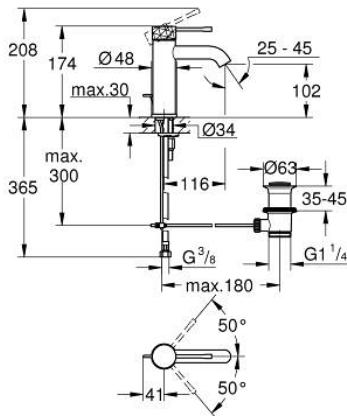

24 171 DE1 **ESSENCE SINGLE-LEVER BASIN MIXER 1/2"**  
**S-SIZE**

**PRODUCT DESCRIPTION**

- Colour: brushed crafted warm sunset
- crafted metal lever
- GROHE SilkMove 28 mm ceramic cartridge
- with temperature limiter
- GROHE LongLife finish
- GROHE EcoJoy - less water, perfect flow
- maximum flow rate (at 3 bar): 5 l/min
- GROHE AquaGuide adjustable mousseur
- GROHE FastFixation Plus installation system
- pop-up waste set 1 1/4"
- flexible connection hoses

24 171 DE1 **ESSENCE SINGLE-LEVER BASIN MIXER 1/2"**  
**S-SIZE**

**SPARE PARTS**, December 2024 – now

- 1: Lever (Spare part-nr. 46916DE0)
- 2: Fitting ring (Spare part-nr. 46715000)
- 3: Cartridge (Spare part-nr. 46580000)
- 4: lift rod (Spare part-nr. 46739DL0)
- 5: Mousseur (Spare part-nr. 48270000)
- 6: Escutcheon (Spare part-nr. 48603DL0)
- 7: Shank mounting kit (Spare part-nr. 46645000)
- 8: Waste set 1 1/4" (Spare part-nr. 28910DL0)
- 8.1: Plug (Spare part-nr. 07182DL0)
- 8.2: Eccentric rod (Spare part-nr. 07052000)
- 9: Mounting wrench (Spare part-nr. 19017000)\*
- 10: Eccentric rod (Spare part-nr. 07341000)\*