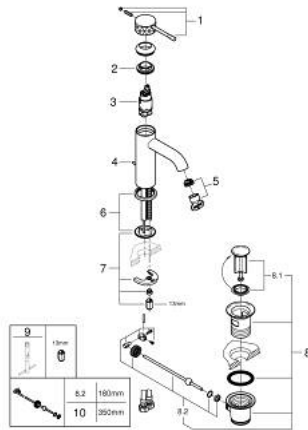

24 171 DE1 **ESSENCE SINGLE-LEVER BASIN MIXER 1/2"**  
**S-SIZE**

**PRODUCT DESCRIPTION**

- Colour: brushed crafted warm sunset
- crafted metal lever
- GROHE SilkMove 28 mm ceramic cartridge
- with temperature limiter
- GROHE LongLife finish
- GROHE EcoJoy - less water, perfect flow
- maximum flow rate (at 3 bar): 5 l/min
- GROHE AquaGuide adjustable mousseur
- GROHE FastFixation Plus installation system
- pop-up waste set 1 1/4"
- flexible connection hoses

24 171 DE1 **ESSENCE SINGLE-LEVER BASIN MIXER 1/2"**  
**S-SIZE**

**SPARE PARTS**, December 2024 – now

- 1: Lever (Spare part-nr. 46916DE0)
- 2: Fitting ring (Spare part-nr. 46715000)
- 3: Cartridge (Spare part-nr. 46580000)
- 4: lift rod (Spare part-nr. 46739DL0)
- 5: Mousseur (Spare part-nr. 48270000)
- 6: Escutcheon (Spare part-nr. 48603DL0)
- 7: Shank mounting kit (Spare part-nr. 46645000)
- 8: Waste set 1 1/4" (Spare part-nr. 28910DL0)
- 8.1: Plug (Spare part-nr. 07182DL0)
- 8.2: Eccentric rod (Spare part-nr. 07052000)
- 9: Mounting wrench (Spare part-nr. 19017000)\*
- 10: Eccentric rod (Spare part-nr. 07341000)\*