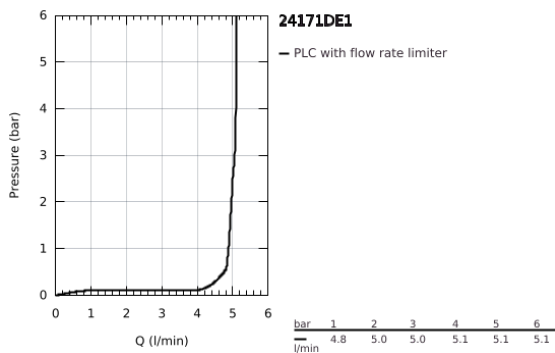

24 171 DE1 **ESSENCE SINGLE-LEVER BASIN MIXER 1/2"**  
**S-SIZE**

**PRODUCT DESCRIPTION**

- Colour: brushed crafted warm sunset
- crafted metal lever
- GROHE SilkMove 28 mm ceramic cartridge
- with temperature limiter
- GROHE LongLife finish
- GROHE EcoJoy - less water, perfect flow
- maximum flow rate (at 3 bar): 5 l/min
- GROHE AquaGuide adjustable mousseur
- GROHE FastFixation Plus installation system
- pop-up waste set 1 1/4"
- flexible connection hoses

24 171 DE1 **ESSENCE SINGLE-LEVER BASIN MIXER 1/2"**  
**S-SIZE**

**SPARE PARTS**, December 2024 – now

- 1: Lever (Spare part-nr. 46916DE0)
- 2: Fitting ring (Spare part-nr. 46715000)
- 3: Cartridge (Spare part-nr. 46580000)
- 4: lift rod (Spare part-nr. 46739DL0)
- 5: Mousseur (Spare part-nr. 48270000)
- 6: Escutcheon (Spare part-nr. 48603DL0)
- 7: Shank mounting kit (Spare part-nr. 46645000)
- 8: Waste set 1 1/4" (Spare part-nr. 28910DL0)
- 8.1: Plug (Spare part-nr. 07182DL0)
- 8.2: Eccentric rod (Spare part-nr. 07052000)
- 9: Mounting wrench (Spare part-nr. 19017000)\*
- 10: Eccentric rod (Spare part-nr. 07341000)\*