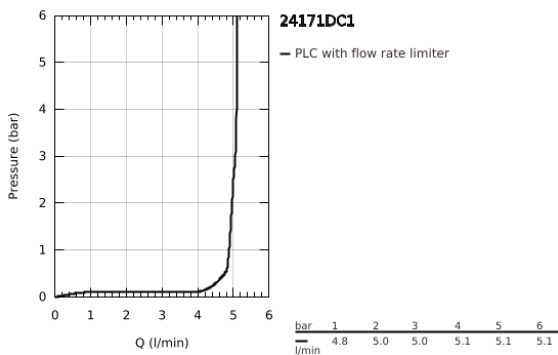

24 171 DC1 **ESSENCE SINGLE-LEVER BASIN MIXER 1/2"**
S-SIZE

PRODUCT DESCRIPTION

- Colour: supersteel
- GROHE SilkMove 28 mm ceramic cartridge
- with temperature limiter
- GROHE LongLife finish
- GROHE EcoJoy - less water, perfect flow
- maximum flow rate (at 3 bar): 5 l/min
- GROHE AquaGuide adjustable mousseur
- GROHE FastFixation Plus installation system
- pop-up waste set 1 1/4"
- flexible connection hoses

24 171 DC1 ESSENCE SINGLE-LEVER BASIN MIXER 1/2" S-SIZE

SPARE PARTS, October 2020 – now

- 1: Lever (Spare part-nr. 46917DC0)
 - 2: Fitting ring (Spare part-nr. 46715000)
 - 3: Cartridge (Spare part-nr. 46580000)
 - 4: Pop-up rod (Spare part-nr. 46739EN0)
 - 5: Mousseur (Spare part-nr. 48270000)
 - 6: Shank mounting kit (Spare part-nr. 46645000)
 - 7: Waste set 1 1/4" (Spare part-nr. 28910DC0)
 - 7.1: Plug (Spare part-nr. 07182DC0)
 - 7.2: Eccentric rod (Spare part-nr. 07052000)
 - 8: Mounting wrench (Spare part-nr. 19017000)*
 - 9: Eccentric rod (Spare part-nr. 07341000)*
- * Optional accessories