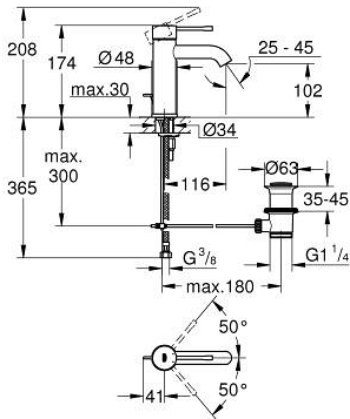

24 171 DC1 **ESSENCE SINGLE-LEVER BASIN MIXER 1/2"**
S-SIZE

PRODUCT DESCRIPTION

- Colour: supersteel
- GROHE SilkMove 28 mm ceramic cartridge
- with temperature limiter
- GROHE LongLife finish
- GROHE EcoJoy - less water, perfect flow
- maximum flow rate (at 3 bar): 5 l/min
- GROHE AquaGuide adjustable mousseur
- GROHE FastFixation Plus installation system
- pop-up waste set 1 1/4"
- flexible connection hoses

24 171 DC1 ESSENCE SINGLE-LEVER BASIN MIXER 1/2" S-SIZE

SPARE PARTS, October 2020 – now

- 1: Lever (Spare part-nr. 46917DC0)
 - 2: Fitting ring (Spare part-nr. 46715000)
 - 3: Cartridge (Spare part-nr. 46580000)
 - 4: Pop-up rod (Spare part-nr. 46739EN0)
 - 5: Mousseur (Spare part-nr. 48270000)
 - 6: Shank mounting kit (Spare part-nr. 46645000)
 - 7: Waste set 1 1/4" (Spare part-nr. 28910DC0)
 - 7.1: Plug (Spare part-nr. 07182DC0)
 - 7.2: Eccentric rod (Spare part-nr. 07052000)
 - 8: Mounting wrench (Spare part-nr. 19017000)*
 - 9: Eccentric rod (Spare part-nr. 07341000)*
- * Optional accessories