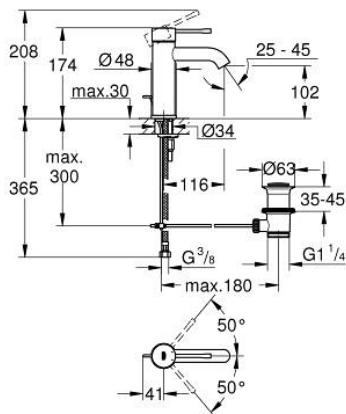

24 171 DA1 ESSENCE SINGLE-LEVER BASIN MIXER 1/2"  
S-SIZE

**PRODUCT DESCRIPTION**

- Colour: warm sunset
- GROHE SilkMove 28 mm ceramic cartridge
- with temperature limiter
- GROHE LongLife finish
- GROHE EcoJoy - less water, perfect flow
- maximum flow rate (at 3 bar): 5 l/min
- GROHE AquaGuide adjustable mousseur
- GROHE FastFixation Plus installation system
- pop-up waste set 1 1/4"
- flexible connection hoses

## 24 171 DA1 ESSENCE SINGLE-LEVER BASIN MIXER 1/2" S-SIZE

### SPARE PARTS, October 2020 – now

- 1: Lever (Spare part-nr. 46917DA0)
  - 2: Fitting ring (Spare part-nr. 46715000)
  - 3: Cartridge (Spare part-nr. 46580000)
  - 4: lift rod (Spare part-nr. 46739DA0)
  - 5: Mousseur (Spare part-nr. 48270000)
  - 6: Shank mounting kit (Spare part-nr. 46645000)
  - 7: Waste set 1 1/4" (Spare part-nr. 28910DA0)
  - 7.1: Plug (Spare part-nr. 07182DA0)
  - 7.2: Eccentric rod (Spare part-nr. 07052000)
  - 8: Mounting wrench (Spare part-nr. 19017000)\*
  - 9: Eccentric rod (Spare part-nr. 07341000)\*
- \* Optional accessories