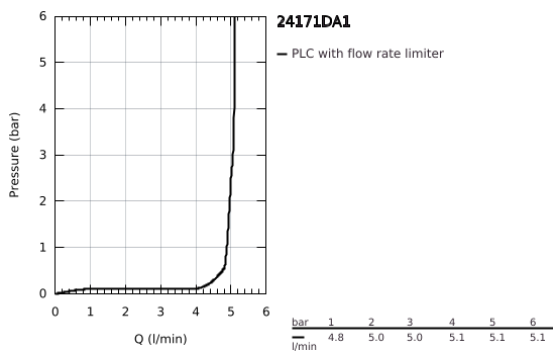

24 171 DA1 ESSENCE SINGLE-LEVER BASIN MIXER 1/2"  
S-SIZE

**PRODUCT DESCRIPTION**

- Colour: warm sunset
- GROHE SilkMove 28 mm ceramic cartridge
- with temperature limiter
- GROHE LongLife finish
- GROHE EcoJoy - less water, perfect flow
- maximum flow rate (at 3 bar): 5 l/min
- GROHE AquaGuide adjustable mousseur
- GROHE FastFixation Plus installation system
- pop-up waste set 1 1/4"
- flexible connection hoses

## 24 171 DA1 ESSENCE SINGLE-LEVER BASIN MIXER 1/2" S-SIZE