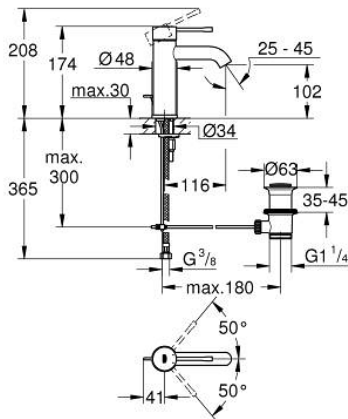

24 171 AL1 ESSENCE SINGLE-LEVER BASIN MIXER 1/2"  
S-SIZE

**PRODUCT DESCRIPTION**

- Colour: brushed hard graphite
- GROHE SilkMove 28 mm ceramic cartridge
- with temperature limiter
- GROHE LongLife finish
- GROHE EcoJoy - less water, perfect flow
- maximum flow rate (at 3 bar): 5 l/min
- GROHE AquaGuide adjustable mousseur
- GROHE FastFixation Plus installation system
- pop-up waste set 1 1/4"
- flexible connection hoses

## 24 171 AL1 ESSENCE SINGLE-LEVER BASIN MIXER 1/2" S-SIZE

### SPARE PARTS, October 2020 – now

- 1: Lever (Spare part-nr. 46917AL0)
  - 2: Fitting ring (Spare part-nr. 46715000)
  - 3: Cartridge (Spare part-nr. 46580000)
  - 4: Pop-up rod (Spare part-nr. 46739AL0)
  - 5: Mousseur (Spare part-nr. 48270000)
  - 6: Shank mounting kit (Spare part-nr. 46645000)
  - 7: Waste set 1 1/4" (Spare part-nr. 28910AL0)
  - 7.1: Plug (Spare part-nr. 07182AL0)
  - 7.2: Eccentric rod (Spare part-nr. 07052000)
  - 8: Mounting wrench (Spare part-nr. 19017000)\*
  - 9: Eccentric rod (Spare part-nr. 07341000)\*
- \* Optional accessories