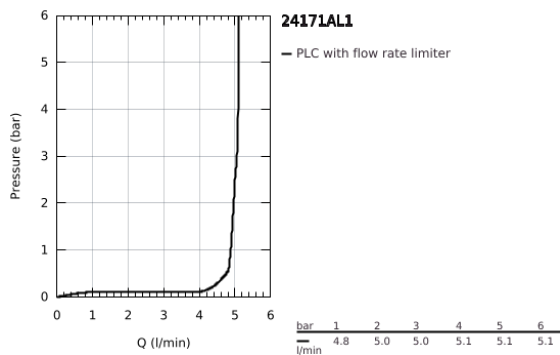

24 171 AL1 ESSENCE SINGLE-LEVER BASIN MIXER 1/2"  
S-SIZE

**PRODUCT DESCRIPTION**

- Colour: brushed hard graphite
- GROHE SilkMove 28 mm ceramic cartridge
- with temperature limiter
- GROHE LongLife finish
- GROHE EcoJoy - less water, perfect flow
- maximum flow rate (at 3 bar): 5 l/min
- GROHE AquaGuide adjustable mousseur
- GROHE FastFixation Plus installation system
- pop-up waste set 1 1/4"
- flexible connection hoses

## 24 171 AL1 ESSENCE SINGLE-LEVER BASIN MIXER 1/2" S-SIZE