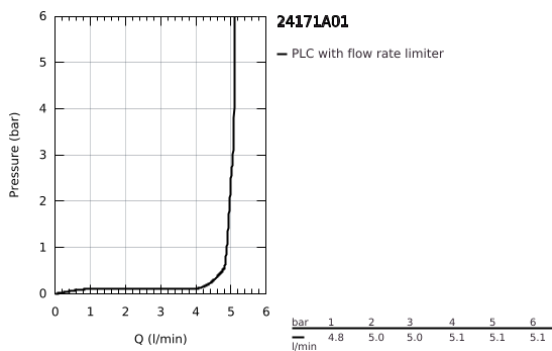

24 171 A01 ESSENCE SINGLE-LEVER BASIN MIXER 1/2"
S-SIZE

PRODUCT DESCRIPTION

- Colour: hard graphite
- GROHE SilkMove 28 mm ceramic cartridge
- with temperature limiter
- GROHE LongLife finish
- GROHE EcoJoy - less water, perfect flow
- maximum flow rate (at 3 bar): 5 l/min
- GROHE AquaGuide adjustable mousseur
- GROHE FastFixation Plus installation system
- pop-up waste set 1 1/4"
- flexible connection hoses

24 171 A01 ESSENCE SINGLE-LEVER BASIN MIXER 1/2" S-SIZE

SPARE PARTS, October 2020 – now

- 1: Lever (Spare part-nr. 46917A00)
 - 2: Fitting ring (Spare part-nr. 46715000)
 - 3: Cartridge (Spare part-nr. 46580000)
 - 4: Pop-up rod (Spare part-nr. 46739A00)
 - 5: Mousseur (Spare part-nr. 48270000)
 - 6: Shank mounting kit (Spare part-nr. 46645000)
 - 7: Waste set 1 1/4" (Spare part-nr. 28910A00)
 - 7.1: Plug (Spare part-nr. 07182A00)
 - 7.2: Eccentric rod (Spare part-nr. 07052000)
 - 8: Mounting wrench (Spare part-nr. 19017000)*
 - 9: Eccentric rod (Spare part-nr. 07341000)*
- * Optional accessories