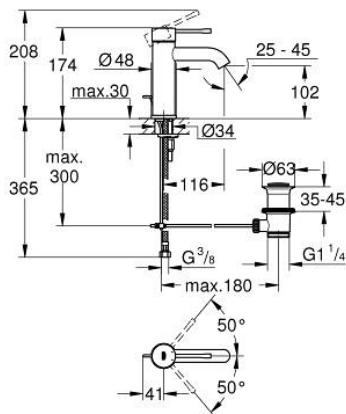

24 171 A01 ESSENCE SINGLE-LEVER BASIN MIXER 1/2"
S-SIZE

PRODUCT DESCRIPTION

- Colour: hard graphite
- GROHE SilkMove 28 mm ceramic cartridge
- with temperature limiter
- GROHE LongLife finish
- GROHE EcoJoy - less water, perfect flow
- maximum flow rate (at 3 bar): 5 l/min
- GROHE AquaGuide adjustable mousseur
- GROHE FastFixation Plus installation system
- pop-up waste set 1 1/4"
- flexible connection hoses

24 171 A01 ESSENCE SINGLE-LEVER BASIN MIXER 1/2" S-SIZE

SPARE PARTS, October 2020 – now

- 1: Lever (Spare part-nr. 46917A00)
 - 2: Fitting ring (Spare part-nr. 46715000)
 - 3: Cartridge (Spare part-nr. 46580000)
 - 4: Pop-up rod (Spare part-nr. 46739A00)
 - 5: Mousseur (Spare part-nr. 48270000)
 - 6: Shank mounting kit (Spare part-nr. 46645000)
 - 7: Waste set 1 1/4" (Spare part-nr. 28910A00)
 - 7.1: Plug (Spare part-nr. 07182A00)
 - 7.2: Eccentric rod (Spare part-nr. 07052000)
 - 8: Mounting wrench (Spare part-nr. 19017000)*
 - 9: Eccentric rod (Spare part-nr. 07341000)*
- * Optional accessories