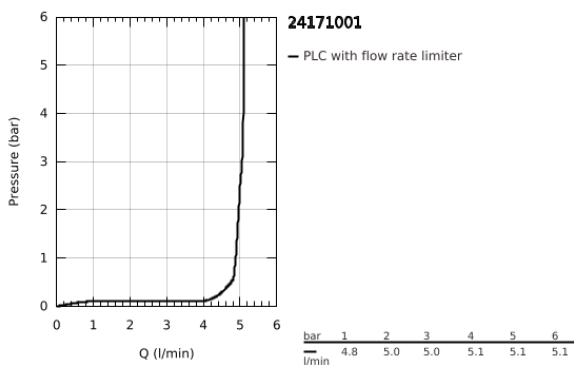

24 171 001 **ESSENCE SINGLE-LEVER BASIN MIXER 1/2"**
S-SIZE

PRODUCT DESCRIPTION

- Colour: chrome
- GROHE SilkMove 28 mm ceramic cartridge
- with temperature limiter
- GROHE LongLife finish
- GROHE EcoJoy - less water, perfect flow
- maximum flow rate (at 3 bar): 5 l/min
- GROHE AquaGuide adjustable mousseur
- GROHE FastFixation Plus installation system
- pop-up waste set 1 1/4"
- flexible connection hoses

24 171 001 **ESSENCE SINGLE-LEVER BASIN MIXER 1/2"**
S-SIZE

SPARE PARTS, August 2020 – now

- 1: Lever (Spare part-nr. 46917000)
 - 2: Fitting ring (Spare part-nr. 46715000)
 - 3: Cartridge (Spare part-nr. 46580000)
 - 4: Pop-up rod (Spare part-nr. 46739000)
 - 5: Mousseur (Spare part-nr. 48270000)
 - 6: Shank mounting kit (Spare part-nr. 46645000)
 - 7: Waste set 1 1/4" (Spare part-nr. 28910000)
 - 7.1: Plug (Spare part-nr. 07182000)
 - 7.2: Eccentric rod (Spare part-nr. 07052000)
 - 8: Mounting wrench (Spare part-nr. 19017000)*
 - 9: Eccentric rod (Spare part-nr. 07341000)*
- * Optional accessories