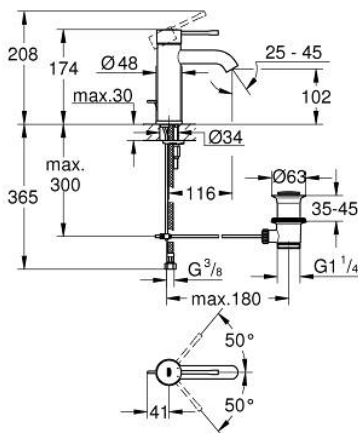

24 171 001 **ESSENCE SINGLE-LEVER BASIN MIXER 1/2"**
S-SIZE

PRODUCT DESCRIPTION

- Colour: chrome
- GROHE SilkMove 28 mm ceramic cartridge
- with temperature limiter
- GROHE LongLife finish
- GROHE EcoJoy - less water, perfect flow
- maximum flow rate (at 3 bar): 5 l/min
- GROHE AquaGuide adjustable mousseur
- GROHE FastFixation Plus installation system
- pop-up waste set 1 1/4"
- flexible connection hoses

24 171 001 **ESSENCE SINGLE-LEVER BASIN MIXER 1/2"**
S-SIZE

SPARE PARTS, August 2020 – now

- 1: Lever (Spare part-nr. 46917000)
 - 2: Fitting ring (Spare part-nr. 46715000)
 - 3: Cartridge (Spare part-nr. 46580000)
 - 4: Pop-up rod (Spare part-nr. 46739000)
 - 5: Mousseur (Spare part-nr. 48270000)
 - 6: Shank mounting kit (Spare part-nr. 46645000)
 - 7: Waste set 1 1/4" (Spare part-nr. 28910000)
 - 7.1: Plug (Spare part-nr. 07182000)
 - 7.2: Eccentric rod (Spare part-nr. 07052000)
 - 8: Mounting wrench (Spare part-nr. 19017000)*
 - 9: Eccentric rod (Spare part-nr. 07341000)*
- * Optional accessories