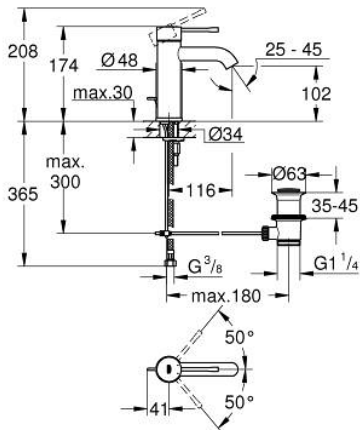

24 171 001 **ESSENCE SINGLE-LEVER BASIN MIXER 1/2"**
S-SIZE

PRODUCT DESCRIPTION

- Colour: chrome
- GROHE SilkMove 28 mm ceramic cartridge
- with temperature limiter
- GROHE LongLife finish
- GROHE EcoJoy - less water, perfect flow
- maximum flow rate (at 3 bar): 5 l/min
- GROHE AquaGuide adjustable mousseur
- GROHE FastFixation Plus installation system
- pop-up waste set 1 1/4"
- flexible connection hoses

24 171 001 **ESSENCE SINGLE-LEVER BASIN MIXER 1/2"**
S-SIZE

SPARE PARTS, August 2020 – now

- 1: Lever (Spare part-nr. 46917000)
 - 2: Fitting ring (Spare part-nr. 46715000)
 - 3: Cartridge (Spare part-nr. 46580000)
 - 4: Pop-up rod (Spare part-nr. 46739000)
 - 5: Mousseur (Spare part-nr. 48270000)
 - 6: Shank mounting kit (Spare part-nr. 46645000)
 - 7: Waste set 1 1/4" (Spare part-nr. 28910000)
 - 7.1: Plug (Spare part-nr. 07182000)
 - 7.2: Eccentric rod (Spare part-nr. 07052000)
 - 8: Mounting wrench (Spare part-nr. 19017000)*
 - 9: Eccentric rod (Spare part-nr. 07341000)*
- * Optional accessories