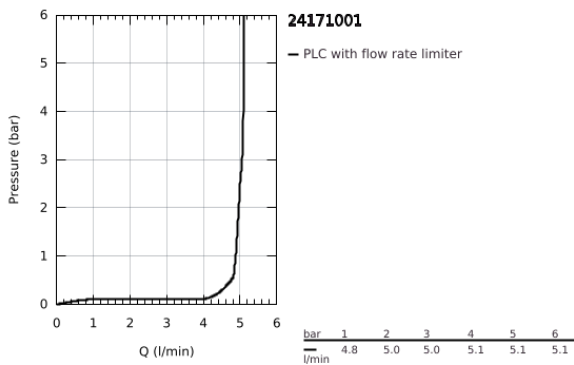

24 171 001 **ESSENCE SINGLE-LEVER BASIN MIXER 1/2"**
S-SIZE

PRODUCT DESCRIPTION

- Colour: chrome
- GROHE SilkMove 28 mm ceramic cartridge
- with temperature limiter
- GROHE LongLife finish
- GROHE EcoJoy - less water, perfect flow
- maximum flow rate (at 3 bar): 5 l/min
- GROHE AquaGuide adjustable mousseur
- GROHE FastFixation Plus installation system
- pop-up waste set 1 1/4"
- flexible connection hoses

24 171 001 **ESSENCE SINGLE-LEVER BASIN MIXER 1/2"**
S-SIZE

SPARE PARTS, August 2020 – now

- 1: Lever (Spare part-nr. 46917000)
 - 2: Fitting ring (Spare part-nr. 46715000)
 - 3: Cartridge (Spare part-nr. 46580000)
 - 4: Pop-up rod (Spare part-nr. 46739000)
 - 5: Mousseur (Spare part-nr. 48270000)
 - 6: Shank mounting kit (Spare part-nr. 46645000)
 - 7: Waste set 1 1/4" (Spare part-nr. 28910000)
 - 7.1: Plug (Spare part-nr. 07182000)
 - 7.2: Eccentric rod (Spare part-nr. 07052000)
 - 8: Mounting wrench (Spare part-nr. 19017000)*
 - 9: Eccentric rod (Spare part-nr. 07341000)*
- * Optional accessories