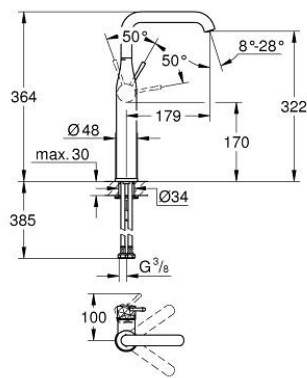

24 170 PF1 ESSENCE SINGLE-LEVER BASIN MIXER 1/2" XL-SIZE

PRODUCT DESCRIPTION

- Colour: crafted chrome
- crafted metal lever
- for free-standing basins
- GROHE SilkMove 28 mm ceramic cartridge
- with temperature limiter
- GROHE LongLife finish
- GROHE EcoJoy - less water, perfect flow
- maximum flow rate (at 3 bar): 6.5 l/min
- GROHE AquaGuide adjustable mousseur
- GROHE FastFixation Plus installation system

- swivel spout with mousseur and stop limiter
- adjustable swivel area 0° / 90° / 360°
- smooth body
- flexible connection hoses
- Showroom+ exclusive