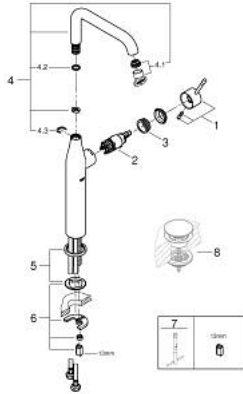

24 170 KF1 ESSENCE SINGLE-LEVER BASIN MIXER 1/2" XL-SIZE

PRODUCT DESCRIPTION

- Colour: phantom black
- GROHE SilkMove 28 mm ceramic cartridge
- with temperature limiter
- GROHE EcoJoy - less water, perfect flow
- maximum flow rate (at 3 bar): 6.5 l/min
- GROHE AquaGuide adjustable mousseur
- GROHE FastFixation Plus installation system
- swivel spout with mousseur and stop limiter
- adjustable swivel area 0° / 90° / 360°
- smooth body
- flexible connection hoses
- professional edition

24 170 KF1 ESSENCE SINGLE-LEVER BASIN MIXER 1/2" XL-SIZE

SPARE PARTS, March 2022 – now

- 1: Lever (Spare part-nr. 46919KF0)
- 2: Cartridge (Spare part-nr. 46580000)
- 3: screw ring (Spare part-nr. 48591000)
- 4: Swivel tube spout (Spare part-nr. 13375KF0)
- 4.1: Mousseur (Spare part-nr. 48270000)
- 4.2: Sealing washer (Spare part-nr. 0128500M)
- 4.3: Safety ring (Spare part-nr. 4826600M)
- 5: Escutcheon (Spare part-nr. 48603KF0)
- 6: Shank mounting kit (Spare part-nr. 46645000)
- 7: Mounting wrench (Spare part-nr. 19017000)*
- 8: Waste set with push-open plug (Spare part-nr. 65807KF0)*