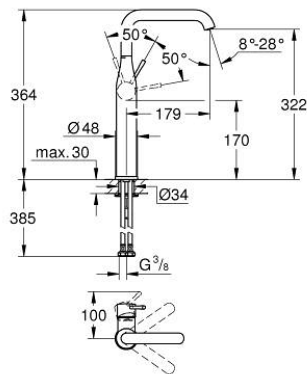

24 170 KF1 ESSENCE SINGLE-LEVER BASIN MIXER 1/2" XL-SIZE

PRODUCT DESCRIPTION

- Colour: phantom black
- GROHE SilkMove 28 mm ceramic cartridge
- with temperature limiter
- GROHE EcoJoy - less water, perfect flow
- maximum flow rate (at 3 bar): 6.5 l/min
- GROHE AquaGuide adjustable mousseur
- GROHE FastFixation Plus installation system
- swivel spout with mousseur and stop limiter
- adjustable swivel area 0° / 90° / 360°
- smooth body
- flexible connection hoses
- professional edition

24 170 KF1 ESSENCE SINGLE-LEVER BASIN MIXER 1/2" XL-SIZE

SPARE PARTS, March 2022 – now

- 1: Lever (Spare part-nr. 46919KF0)
- 2: Cartridge (Spare part-nr. 46580000)
- 3: screw ring (Spare part-nr. 48591000)
- 4: Swivel tube spout (Spare part-nr. 13375KF0)
- 4.1: Mousseur (Spare part-nr. 48270000)
- 4.2: Sealing washer (Spare part-nr. 0128500M)
- 4.3: Safety ring (Spare part-nr. 4826600M)
- 5: Escutcheon (Spare part-nr. 48603KF0)
- 6: Shank mounting kit (Spare part-nr. 46645000)
- 7: Mounting wrench (Spare part-nr. 19017000)*
- 8: Waste set with push-open plug (Spare part-nr. 65807KF0)*