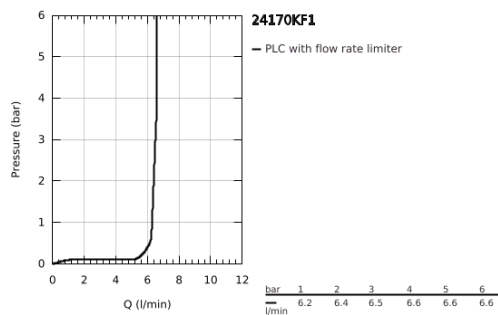

24 170 KF1 ESSENCE SINGLE-LEVER BASIN MIXER 1/2" XL-SIZE

PRODUCT DESCRIPTION

- Colour: phantom black
- GROHE SilkMove 28 mm ceramic cartridge
- with temperature limiter
- GROHE EcoJoy - less water, perfect flow
- maximum flow rate (at 3 bar): 6.5 l/min
- GROHE AquaGuide adjustable mousseur
- GROHE FastFixation Plus installation system
- swivel spout with mousseur and stop limiter
- adjustable swivel area 0° / 90° / 360°
- smooth body
- flexible connection hoses
- professional edition

24 170 KF1 ESSENCE SINGLE-LEVER BASIN MIXER 1/2" XL-SIZE

SPARE PARTS, March 2022 – now

- 1: Lever (Spare part-nr. 46919KF0)
- 2: Cartridge (Spare part-nr. 46580000)
- 3: screw ring (Spare part-nr. 48591000)
- 4: Swivel tube spout (Spare part-nr. 13375KF0)
- 4.1: Mousseur (Spare part-nr. 48270000)
- 4.2: Sealing washer (Spare part-nr. 0128500M)
- 4.3: Safety ring (Spare part-nr. 4826600M)
- 5: Escutcheon (Spare part-nr. 48603KF0)
- 6: Shank mounting kit (Spare part-nr. 46645000)
- 7: Mounting wrench (Spare part-nr. 19017000)*
- 8: Waste set with push-open plug (Spare part-nr. 65807KF0)*