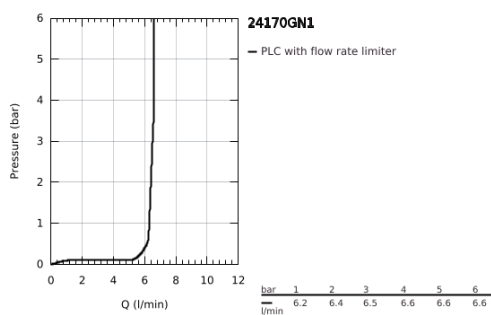

24 170 GN1 ESSENCE SINGLE-LEVER BASIN MIXER 1/2" XL-SIZE

PRODUCT DESCRIPTION

- Colour: brushed cool sunrise
- GROHE SilkMove 28 mm ceramic cartridge
- with temperature limiter
- GROHE LongLife finish
- GROHE EcoJoy - less water, perfect flow
- maximum flow rate (at 3 bar): 6.5 l/min
- GROHE AquaGuide adjustable mousseur
- GROHE FastFixation Plus installation system
- swivel spout with mousseur and stop limiter
- adjustable swivel area 0° / 90° / 360°
- smooth body
- flexible connection hoses