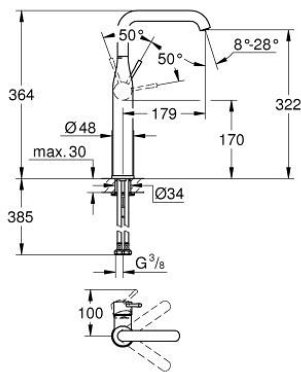

24 170 GN1 ESSENCE SINGLE-LEVER BASIN MIXER 1/2" XL-SIZE

PRODUCT DESCRIPTION

- Colour: brushed cool sunrise
- GROHE SilkMove 28 mm ceramic cartridge
- with temperature limiter
- GROHE LongLife finish
- GROHE EcoJoy - less water, perfect flow
- maximum flow rate (at 3 bar): 6.5 l/min
- GROHE AquaGuide adjustable mousseur
- GROHE FastFixation Plus installation system
- swivel spout with mousseur and stop limiter
- adjustable swivel area 0° / 90° / 360°
- smooth body
- flexible connection hoses