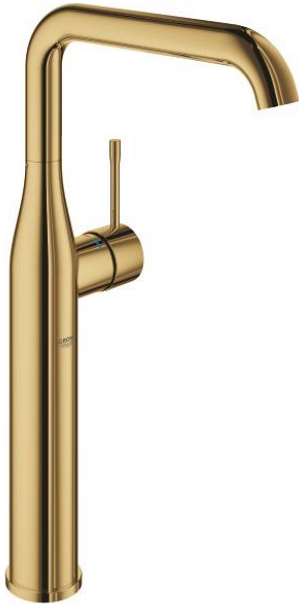

24 170 GL1 ESSENCE SINGLE-LEVER BASIN MIXER 1/2" XL-SIZE

PRODUCT DESCRIPTION

- Colour: cool sunrise
- GROHE SilkMove 28 mm ceramic cartridge
- with temperature limiter
- GROHE LongLife finish
- GROHE EcoJoy - less water, perfect flow
- maximum flow rate (at 3 bar): 6.5 l/min
- GROHE AquaGuide adjustable mousseur
- GROHE FastFixation Plus installation system
- swivel spout with mousseur and stop limiter
- adjustable swivel area 0° / 90° / 360°
- smooth body
- flexible connection hoses