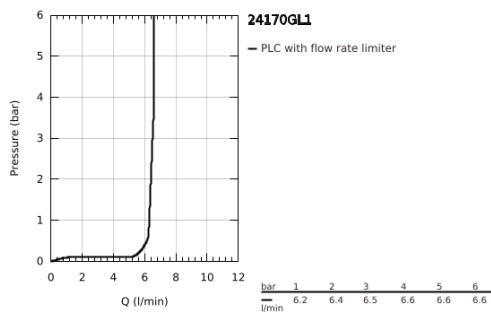

24 170 GL1 ESSENCE SINGLE-LEVER BASIN MIXER 1/2" XL-SIZE

PRODUCT DESCRIPTION

- Colour: cool sunrise
- GROHE SilkMove 28 mm ceramic cartridge
- with temperature limiter
- GROHE LongLife finish
- GROHE EcoJoy - less water, perfect flow
- maximum flow rate (at 3 bar): 6.5 l/min
- GROHE AquaGuide adjustable mousseur
- GROHE FastFixation Plus installation system
- swivel spout with mousseur and stop limiter
- adjustable swivel area 0° / 90° / 360°
- smooth body
- flexible connection hoses