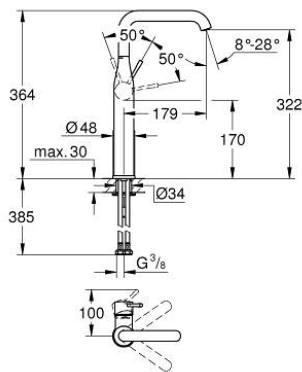

24 170 GL1 ESSENCE SINGLE-LEVER BASIN MIXER 1/2" XL-SIZE

PRODUCT DESCRIPTION

- Colour: cool sunrise
- GROHE SilkMove 28 mm ceramic cartridge
- with temperature limiter
- GROHE LongLife finish
- GROHE EcoJoy - less water, perfect flow
- maximum flow rate (at 3 bar): 6.5 l/min
- GROHE AquaGuide adjustable mousseur
- GROHE FastFixation Plus installation system
- swivel spout with mousseur and stop limiter
- adjustable swivel area 0° / 90° / 360°
- smooth body
- flexible connection hoses