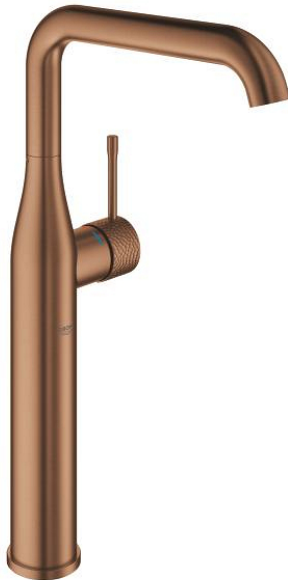

24 170 DE1 ESSENCE SINGLE-LEVER BASIN MIXER 1/2" XL-SIZE

PRODUCT DESCRIPTION

- Colour: brushed crafted warm sunset
- crafted metal lever
- GROHE SilkMove 28 mm ceramic cartridge
- with temperature limiter
- GROHE LongLife finish
- GROHE EcoJoy - less water, perfect flow
- maximum flow rate (at 3 bar): 6.5 l/min
- GROHE AquaGuide adjustable mousseur
- GROHE FastFixation Plus installation system

- swivel spout with mousseur and stop limiter

- adjustable swivel area 0° / 90° / 360°
- smooth body
- flexible connection hoses