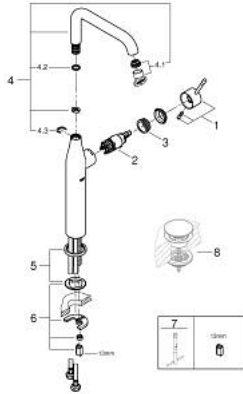

## 24 170 DC1 ESSENCE SINGLE-LEVER BASIN MIXER 1/2" XL-SIZE

### PRODUCT DESCRIPTION

- Colour: supersteel
- GROHE SilkMove 28 mm ceramic cartridge
- with temperature limiter
- GROHE LongLife finish
- GROHE EcoJoy - less water, perfect flow
- maximum flow rate (at 3 bar): 6.5 l/min
- GROHE AquaGuide adjustable mousseur
- GROHE FastFixation Plus installation system
- swivel spout with mousseur and stop limiter
- adjustable swivel area 0° / 90° / 360°
- smooth body
- flexible connection hoses

### SPARE PARTS, February 2022 – now

- 1: Lever (Spare part-nr. 46919DC0)
- 2: Cartridge (Spare part-nr. 46580000)
- 3: screw ring (Spare part-nr. 48591000)
- 4: Swivel tube spout (Spare part-nr. 13375DC0)
- 4.1: Mousseur (Spare part-nr. 48270000)
- 4.2: Sealing washer (Spare part-nr. 0128500M)
- 4.3: Safety ring (Spare part-nr. 4826600M)
- 5: Escutcheon (Spare part-nr. 48603DC0)
- 6: Shank mounting kit (Spare part-nr. 46645000)
- 7: Mounting wrench (Spare part-nr. 19017000)\*
- 8: Waste set with push-open plug (Spare part-nr. 65807DC0)\*