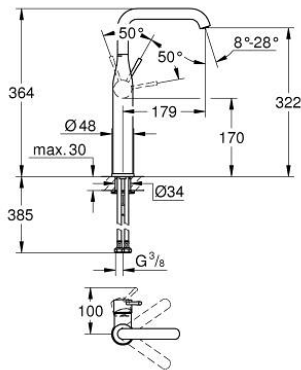

## 24 170 DC1 ESSENCE SINGLE-LEVER BASIN MIXER 1/2" XL-SIZE

### PRODUCT DESCRIPTION

- Colour: supersteel
- GROHE SilkMove 28 mm ceramic cartridge
- with temperature limiter
- GROHE LongLife finish
- GROHE EcoJoy - less water, perfect flow
- maximum flow rate (at 3 bar): 6.5 l/min
- GROHE AquaGuide adjustable mousseur
- GROHE FastFixation Plus installation system
- swivel spout with mousseur and stop limiter
- adjustable swivel area 0° / 90° / 360°
- smooth body
- flexible connection hoses

### SPARE PARTS, February 2022 – now

- 1: Lever (Spare part-nr. 46919DC0)
- 2: Cartridge (Spare part-nr. 46580000)
- 3: screw ring (Spare part-nr. 48591000)
- 4: Swivel tube spout (Spare part-nr. 13375DC0)
- 4.1: Mousseur (Spare part-nr. 48270000)
- 4.2: Sealing washer (Spare part-nr. 0128500M)
- 4.3: Safety ring (Spare part-nr. 4826600M)
- 5: Escutcheon (Spare part-nr. 48603DC0)
- 6: Shank mounting kit (Spare part-nr. 46645000)
- 7: Mounting wrench (Spare part-nr. 19017000)\*
- 8: Waste set with push-open plug (Spare part-nr. 65807DC0)\*