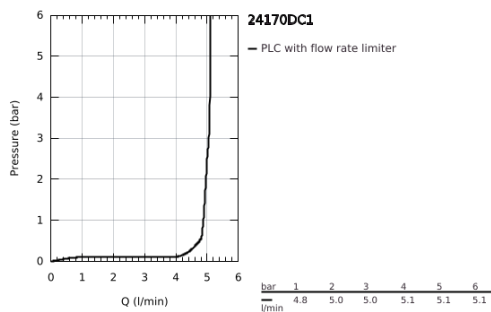

## 24 170 DC1 ESSENCE SINGLE-LEVER BASIN MIXER 1/2" XL-SIZE

### PRODUCT DESCRIPTION

- Colour: supersteel
- GROHE SilkMove 28 mm ceramic cartridge
- with temperature limiter
- GROHE LongLife finish
- GROHE EcoJoy - less water, perfect flow
- maximum flow rate (at 3 bar): 6.5 l/min
- GROHE AquaGuide adjustable mousseur
- GROHE FastFixation Plus installation system
- swivel spout with mousseur and stop limiter
- adjustable swivel area 0° / 90° / 360°
- smooth body
- flexible connection hoses