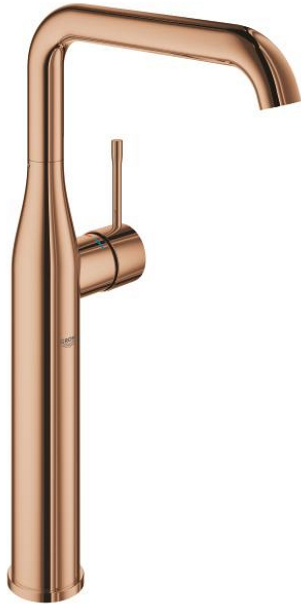

## 24 170 DA1 ESSENCE SINGLE-LEVER BASIN MIXER 1/2" XL-SIZE

### PRODUCT DESCRIPTION

- Colour: warm sunset
- GROHE SilkMove 28 mm ceramic cartridge
- with temperature limiter
- GROHE LongLife finish
- GROHE EcoJoy - less water, perfect flow
- maximum flow rate (at 3 bar): 6.5 l/min
- GROHE AquaGuide adjustable mousseur
- GROHE FastFixation Plus installation system
- swivel spout with mousseur and stop limiter
- adjustable swivel area 0° / 150° / 360°
- smooth body
- flexible connection hoses
- adjustable swivel area 0° / 90° / 360°