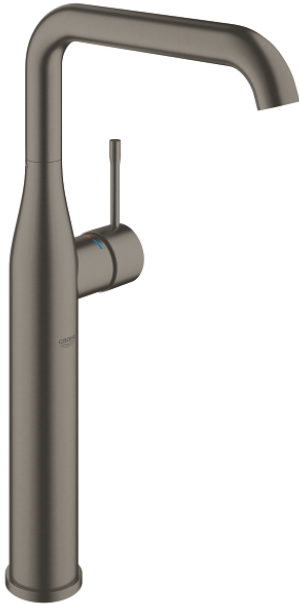

24 170 AL1 ESSENCE SINGLE-LEVER BASIN MIXER 1/2" XL-SIZE

PRODUCT DESCRIPTION

- Colour: brushed hard graphite
- GROHE SilkMove 28 mm ceramic cartridge
- with temperature limiter
- GROHE LongLife finish
- GROHE EcoJoy - less water, perfect flow
- maximum flow rate (at 3 bar): 6.5 l/min
- GROHE AquaGuide adjustable mousseur
- GROHE FastFixation Plus installation system
- swivel spout with mousseur and stop limiter
- adjustable swivel area 0° / 90° / 360°
- smooth body
- flexible connection hoses