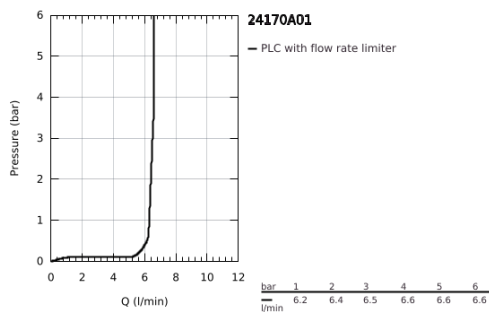

24 170 A01 ESSENCE SINGLE-LEVER BASIN MIXER 1/2" XL-SIZE

PRODUCT DESCRIPTION

- Colour: hard graphite
- GROHE SilkMove 28 mm ceramic cartridge
- with temperature limiter
- GROHE LongLife finish
- GROHE EcoJoy - less water, perfect flow
- maximum flow rate (at 3 bar): 6.5 l/min
- GROHE AquaGuide adjustable mousseur
- GROHE FastFixation Plus installation system
- swivel spout with mousseur and stop limiter
- adjustable swivel area 0° / 90° / 360°
- smooth body
- flexible connection hoses