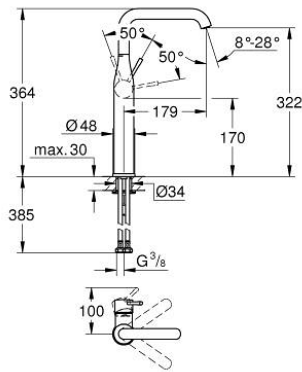

24 170 A01 ESSENCE SINGLE-LEVER BASIN MIXER 1/2" XL-SIZE

PRODUCT DESCRIPTION

- Colour: hard graphite
- GROHE SilkMove 28 mm ceramic cartridge
- with temperature limiter
- GROHE LongLife finish
- GROHE EcoJoy - less water, perfect flow
- maximum flow rate (at 3 bar): 6.5 l/min
- GROHE AquaGuide adjustable mousseur
- GROHE FastFixation Plus installation system
- swivel spout with mousseur and stop limiter
- adjustable swivel area 0° / 90° / 360°
- smooth body
- flexible connection hoses