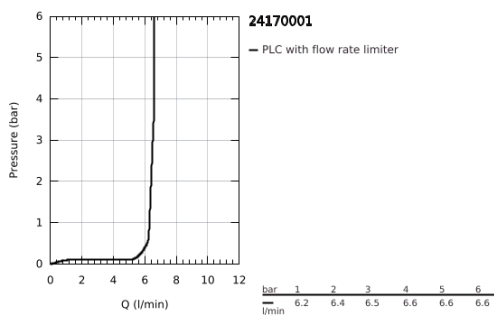

24 170 001 ESSENCE SINGLE-LEVER BASIN MIXER 1/2"
XL-SIZE

PRODUCT DESCRIPTION

- Colour: chrome
- for free-standing basins
- GROHE SilkMove 28 mm ceramic cartridge
- with temperature limiter
- GROHE LongLife finish
- GROHE EcoJoy - less water, perfect flow
- maximum flow rate (at 3 bar): 6.5 l/min
- GROHE AquaGuide adjustable mousseur
- GROHE FastFixation Plus installation system

- swivel spout with mousseur and stop limiter
- adjustable swivel area 0° / 90° / 360°
- smooth body
- flexible connection hoses
- replaces Essence basin mixer 32 901 xx1

24 170 001 ESSENCE SINGLE-LEVER BASIN MIXER 1/2" XL-SIZE