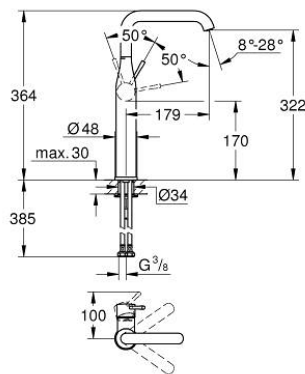

24 170 001 **ESSENCE SINGLE-LEVER BASIN MIXER 1/2"**
XL-SIZE

PRODUCT DESCRIPTION

- Colour: chrome
- for free-standing basins
- GROHE SilkMove 28 mm ceramic cartridge
- with temperature limiter
- GROHE LongLife finish
- GROHE EcoJoy - less water, perfect flow
- maximum flow rate (at 3 bar): 6.5 l/min
- GROHE AquaGuide adjustable mousseur
- GROHE FastFixation Plus installation system

- swivel spout with mousseur and stop limiter
- adjustable swivel area 0° / 90° / 360°
- smooth body
- flexible connection hoses

24 170 001 ESSENCE SINGLE-LEVER BASIN MIXER 1/2" XL-SIZE

SPARE PARTS, February 2022 – now

- 1: Lever (Spare part-nr. 46919000)
- 2: Cartridge (Spare part-nr. 46580000)
- 3: screw ring (Spare part-nr. 48591000)
- 4: Swivel tube spout (Spare part-nr. 13375000)
- 4.1: Mousseur (Spare part-nr. 48270000)
- 4.2: Sealing washer (Spare part-nr. 0128500M)
- 4.3: Safety ring (Spare part-nr. 4826600M)
- 5: Escutcheon (Spare part-nr. 48603000)
- 6: Shank mounting kit (Spare part-nr. 46645000)
- 7: Mounting wrench (Spare part-nr. 19017000)*
- 8: Waste set with push-open plug (Spare part-nr. 65807000)*