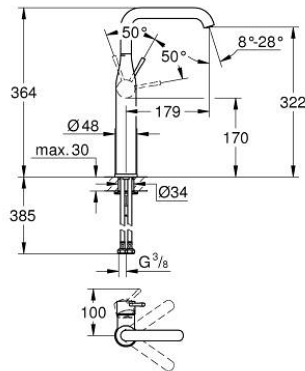

24 170 001 ESSENCE SINGLE-LEVER BASIN MIXER 1/2"
XL-SIZE

PRODUCT DESCRIPTION

- Colour: chrome
- for free-standing basins
- GROHE SilkMove 28 mm ceramic cartridge
- with temperature limiter
- GROHE LongLife finish
- GROHE EcoJoy - less water, perfect flow
- maximum flow rate (at 3 bar): 6.5 l/min
- GROHE AquaGuide adjustable mousseur
- GROHE FastFixation Plus installation system

- swivel spout with mousseur and stop limiter
- adjustable swivel area 0° / 90° / 360°
- smooth body
- flexible connection hoses
- replaces Essence basin mixer 32 901 xx1

24 170 001 ESSENCE SINGLE-LEVER BASIN MIXER 1/2" XL-SIZE

SPARE PARTS, February 2022 – now

- 1: Lever (Spare part-nr. 46919000)
- 2: Cartridge (Spare part-nr. 46580000)
- 3: screw ring (Spare part-nr. 48591000)
- 4: Swivel tube spout (Spare part-nr. 13375000)
- 4.1: Mousseur (Spare part-nr. 48270000)
- 4.2: Sealing washer (Spare part-nr. 0128500M)
- 4.3: Safety ring (Spare part-nr. 4826600M)
- 5: Escutcheon (Spare part-nr. 48603000)
- 6: Shank mounting kit (Spare part-nr. 46645000)
- 7: Mounting wrench (Spare part-nr. 19017000)*
- 8: Waste set with push-open plug (Spare part-nr. 65807000)*