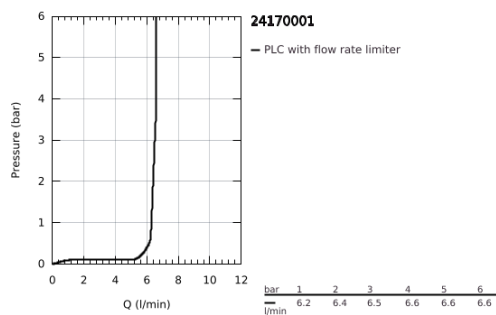

24 170 001 **ESSENCE SINGLE-LEVER BASIN MIXER 1/2"**
XL-SIZE

PRODUCT DESCRIPTION

- Colour: chrome
- for free-standing basins
- GROHE SilkMove 28 mm ceramic cartridge
- with temperature limiter
- GROHE LongLife finish
- GROHE EcoJoy - less water, perfect flow
- maximum flow rate (at 3 bar): 6.5 l/min
- GROHE AquaGuide adjustable mousseur
- GROHE FastFixation Plus installation system

- swivel spout with mousseur and stop limiter
- adjustable swivel area 0° / 90° / 360°
- smooth body
- flexible connection hoses

24 170 001 ESSENCE SINGLE-LEVER BASIN MIXER 1/2" XL-SIZE

SPARE PARTS, February 2022 – now