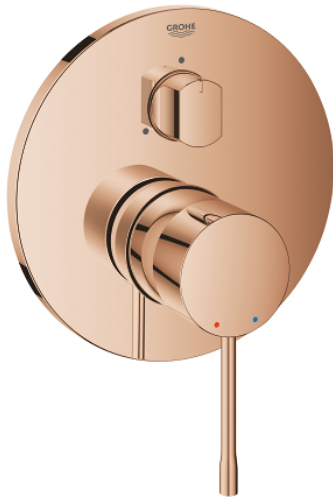

24 169 DA1 ESSENCE SINGLE-LEVER MIXER WITH 3-WAY DIVERTER

PRODUCT DESCRIPTION

- Colour: warm sunset
- trim set for GROHE Rapido SmartBox (35 604)
- GROHE SilkMove 46 mm ceramic cartridge
- GROHE LongLife finish
- GROHE FastFixation escutcheon with covered shaft sealing and covered fixing
- metal escutcheon, retroactively 6° adjustable
- 3-way diverter
- without roughing-in set 35 600/35 604 (please order separately)
- outlet A = 27 l/min, outlet B = 27 l/min, outlet C = 27 l/min