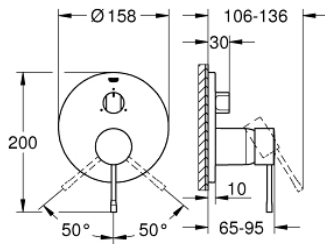

## 24 169 001 ESSENCE SINGLE-LEVER MIXER WITH 3-WAY DIVERTER

### PRODUCT DESCRIPTION

- Colour: chrome
- trim set for GROHE Rapido SmartBox (35 604)
- GROHE SilkMove 46 mm ceramic cartridge
- GROHE LongLife finish
- GROHE FastFixation escutcheon with covered shaft sealing and covered fixing
- metal escutcheon, retroactively 6° adjustable
- 3-way diverter
- without roughing-in set 35 600/35 604 (please order separately)
- outlet A = 27 l/min, outlet B = 27 l/min, outlet C = 27 l/min

### SPARE PARTS, August 2020 – now

- 1: Lever (Spare part-nr. 46915000)
  - 2: Diverter knob, round (Spare part-nr. 48447000)
  - 3: Escutcheon (Spare part-nr. 49108000)
  - 4: Mounting plate (Spare part-nr. 49094000)
  - 5: Cap (Spare part-nr. 02693000)
  - 6: Cartridge (Spare part-nr. 46048000)
  - 7: Diverter (Spare part-nr. 48448000)
  - 8: Seal (Spare part-nr. 48360000)
  - 9: Temperature limiter (Spare part-nr. 46308000)\*
  - 10: Universal extension set single-lever mixers, 25 mm (Spare part-nr. 1405600)\*
  - 11: Universal extension set single-lever mixers, 50 mm (Spare part-nr. 1405700)\*
- \* Optional accessories