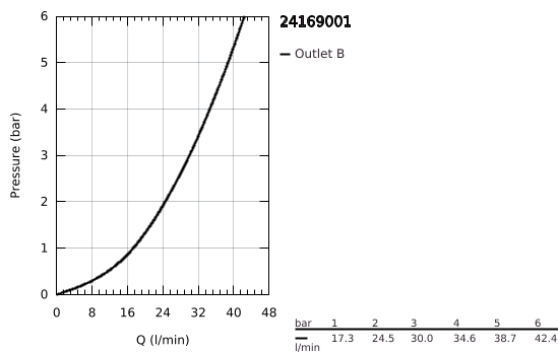

## 24 169 001 ESSENCE SINGLE-LEVER MIXER WITH 3-WAY DIVERTER

### PRODUCT DESCRIPTION

- Colour: chrome
- trim set for GROHE Rapido SmartBox (35 604)
- GROHE SilkMove 46 mm ceramic cartridge
- GROHE LongLife finish
- GROHE FastFixation escutcheon with covered shaft sealing and covered fixing
- metal escutcheon, retroactively 6° adjustable
- 3-way diverter
- without roughing-in set 35 600/35 604 (please order separately)
- outlet A = 27 l/min, outlet B = 27 l/min, outlet C = 27 l/min