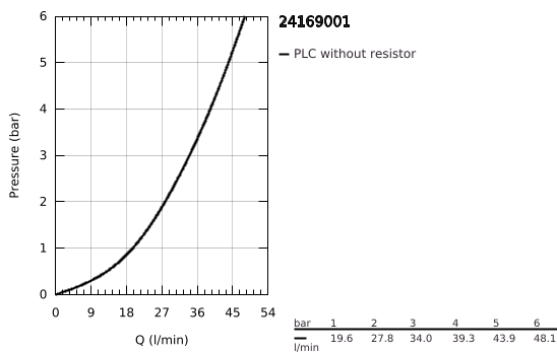

24 169 001 ESSENCE SINGLE-LEVER MIXER WITH 3-WAY DIVERTER

PRODUCT DESCRIPTION

- Colour: chrome
- trim set for GROHE Rapido SmartBox (35 604)
- GROHE SilkMove 46 mm ceramic cartridge
- GROHE LongLife finish
- GROHE FastFixation escutcheon with covered shaft sealing and covered fixing
- metal escutcheon, retroactively 6° adjustable
- 3-way diverter
- without roughing-in set 35 600/35 604 (please order separately)
- outlet A = 27 l/min, outlet B = 27 l/min, outlet C = 27 l/min
- replaces Essence single-lever mixer with 3-way diverter 24 092 xx1

24 169 001 ESSENCE SINGLE-LEVER MIXER WITH 3-WAY DIVERTER

SPARE PARTS, August 2020 – now

- 1: Lever (Spare part-nr. 46915000)
 - 2: Diverter knob, round (Spare part-nr. 48447000)
 - 3: Escutcheon (Spare part-nr. 49108000)
 - 4: Mounting plate (Spare part-nr. 49094000)
 - 5: Cap (Spare part-nr. 02693000)
 - 6: Cartridge (Spare part-nr. 46048000)
 - 7: Diverter (Spare part-nr. 48448000)
 - 8: Seal (Spare part-nr. 48360000)
 - 9: Temperature limiter (Spare part-nr. 46308000)*
 - 10: Universal extension set single-lever mixers, 25 mm (Spare part-nr. 14056000)*
 - 11: Universal extension set single-lever mixers, 50 mm (Spare part-nr. 14057000)*
- * Optional accessories