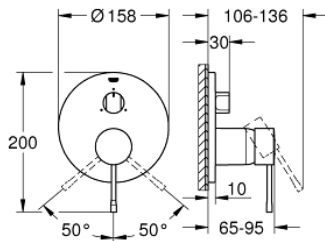

24 169 001 ESSENCE SINGLE-LEVER MIXER WITH 3-WAY DIVERTER

PRODUCT DESCRIPTION

- Colour: chrome
- trim set for GROHE Rapido SmartBox (35 604)
- GROHE SilkMove 46 mm ceramic cartridge
- GROHE LongLife finish
- GROHE FastFixation escutcheon with covered shaft sealing and covered fixing
- metal escutcheon, retroactively 6° adjustable
- 3-way diverter
- without roughing-in set 35 600/35 604 (please order separately)
- outlet A = 27 l/min, outlet B = 27 l/min, outlet C = 27 l/min
- replaces Essence single-lever mixer with 3-way diverter 24 092 xx1

24 169 001 ESSENCE SINGLE-LEVER MIXER WITH 3-WAY DIVERTER

SPARE PARTS, August 2020 – now

- 1: Lever (Spare part-nr. 46915000)
 - 2: Diverter knob, round (Spare part-nr. 48447000)
 - 3: Escutcheon (Spare part-nr. 49108000)
 - 4: Mounting plate (Spare part-nr. 49094000)
 - 5: Cap (Spare part-nr. 02693000)
 - 6: Cartridge (Spare part-nr. 46048000)
 - 7: Diverter (Spare part-nr. 48448000)
 - 8: Seal (Spare part-nr. 48360000)
 - 9: Temperature limiter (Spare part-nr. 46308000)*
 - 10: Universal extension set single-lever mixers, 25 mm (Spare part-nr. 14056000)*
 - 11: Universal extension set single-lever mixers, 50 mm (Spare part-nr. 14057000)*
- * Optional accessories