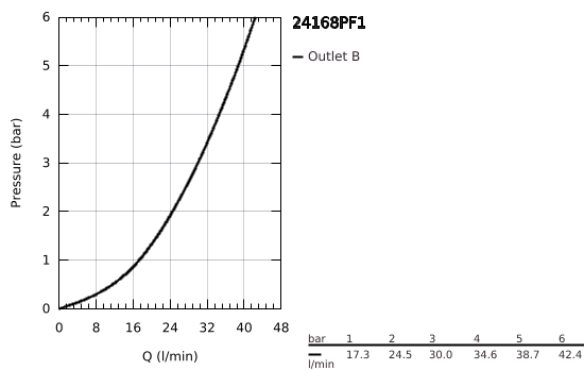

## 24 168 PF1 ESSENCE SINGLE-LEVER SHOWER MIXER

### PRODUCT DESCRIPTION

- Colour: crafted chrome
- trim set for GROHE Rapido SmartBox (35 604)
- GROHE SilkMove 46 mm ceramic cartridge
- GROHE LongLife finish
- GROHE FastFixation escutcheon with covered shaft sealing and covered fixing
- metal escutcheon, retroactively 6° adjustable
- crafted metal lever
- without roughing-in set 35 600/35 604 (please order separately)
- outlet B or C = 30 l/min
- Showroom+ exclusive