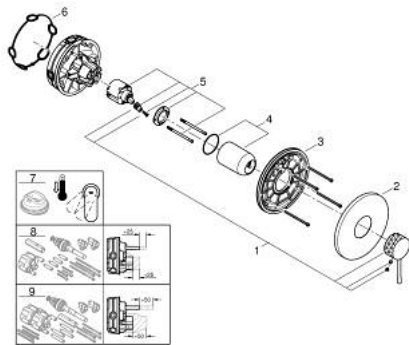

## 24 168 PF1 ESSENCE SINGLE-LEVER SHOWER MIXER

### PRODUCT DESCRIPTION

- Colour: crafted chrome
- trim set for GROHE Rapido SmartBox (35 604)
- GROHE SilkMove 46 mm ceramic cartridge
- GROHE LongLife finish
- GROHE FastFixation escutcheon with covered shaft sealing and covered fixing
- metal escutcheon, retroactively 6° adjustable
- crafted metal lever
- without roughing-in set 35 600/35 604 (please order separately)
- outlet B or C = 30 l/min
- Showroom+ exclusive

### SPARE PARTS, March 2024 – now

1: Lever (Spare part-nr. 46915PF0)

2: Escutcheon (Spare part-nr. 48428000)

3: Mounting plate (Spare part-nr. 48439000)

4: Cap (Spare part-nr. 02693000)

5: Cartridge (Spare part-nr. 46048000)

6: Seal (Spare part-nr. 48360000)

7: Temperature limiter (Spare part-nr. 46308000)\*

8: Universal extension set single-lever mixers, 25 mm (Spare part-nr. 14056000

)\*

9: Universal extension set single-lever mixers, 50 mm (Spare part-nr. 14057000