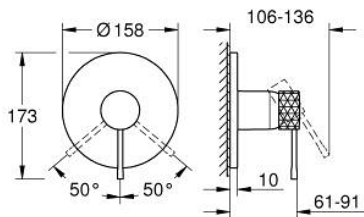

## 24 168 PF1 ESSENCE SINGLE-LEVER SHOWER MIXER

### PRODUCT DESCRIPTION

- Colour: crafted chrome
- trim set for GROHE Rapido SmartBox (35 604)
- GROHE SilkMove 46 mm ceramic cartridge
- GROHE LongLife finish
- GROHE FastFixation escutcheon with covered shaft sealing and covered fixing
- metal escutcheon, retroactively 6° adjustable
- crafted metal lever
- without roughing-in set 35 600/35 604 (please order separately)
- outlet B or C = 30 l/min
- Showroom+ exclusive