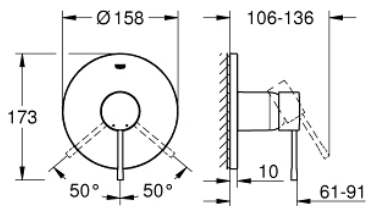

24 168 KF1 ESSENCE SINGLE-LEVER SHOWER MIXER

PRODUCT DESCRIPTION

- Colour: phantom black
- trim set for GROHE Rapido SmartBox (35 604)
- GROHE SilkMove 46 mm ceramic cartridge
- GROHE FastFixation escutcheon with covered shaft sealing and covered fixing
- metal escutcheon, retroactively 6° adjustable
- without roughing-in set 35 600/35 604 (please order separately)
- outlet B or C = 30 l/min

24 168 KF1 ESSENCE SINGLE-LEVER SHOWER MIXER

SPARE PARTS, February 2023 – now

1: Lever (Spare part-nr. 46915KF0)

2: escutcheon (Spare part-nr. 48428KF0)

3: Mounting plate (Spare part-nr. 48439000)

4: cap (Spare part-nr. 02693KF0)

5: Cartridge (Spare part-nr. 46048000)

6: Seal (Spare part-nr. 48360000)

7: Temperature limiter (Spare part-nr. 46308000)*

8: Universal extension set single-lever mixers, 25 mm (Spare part-nr. 14056000

)*

9: Universal extension set single-lever mixers, 50 mm (Spare part-nr. 14057000

)*

* Optional accessories