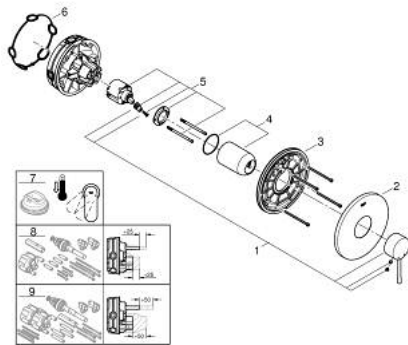

24 168 KF1 ESSENCE SINGLE-LEVER SHOWER MIXER

PRODUCT DESCRIPTION

- Colour: phantom black
- trim set for GROHE Rapido SmartBox (35 604)
- GROHE SilkMove 46 mm ceramic cartridge
- GROHE FastFixation escutcheon with covered shaft sealing and covered fixing
- metal escutcheon, retroactively 6° adjustable
- without roughing-in set 35 600/35 604 (please order separately)
- outlet B or C = 30 l/min

24 168 KF1 ESSENCE SINGLE-LEVER SHOWER MIXER

SPARE PARTS, February 2023 – now

1: Lever (Spare part-nr. 46915KF0)

2: escutcheon (Spare part-nr. 48428KF0)

3: Mounting plate (Spare part-nr. 48439000)

4: cap (Spare part-nr. 02693KF0)

5: Cartridge (Spare part-nr. 46048000)

6: Seal (Spare part-nr. 48360000)

7: Temperature limiter (Spare part-nr. 46308000)*

8: Universal extension set single-lever mixers, 25 mm (Spare part-nr. 14056000

)*

9: Universal extension set single-lever mixers, 50 mm (Spare part-nr. 14057000

)*

* Optional accessories