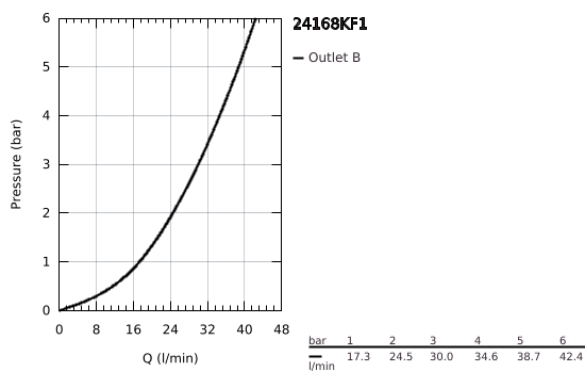

24 168 KF1 ESSENCE SINGLE-LEVER SHOWER MIXER

PRODUCT DESCRIPTION

- Colour: phantom black
- trim set for GROHE Rapido SmartBox (35 604)
- GROHE SilkMove 46 mm ceramic cartridge
- GROHE FastFixation escutcheon with covered shaft sealing and covered fixing
- metal escutcheon, retroactively 6° adjustable
- without roughing-in set 35 600/35 604 (please order separately)
- outlet B or C = 30 l/min

24 168 KF1 ESSENCE SINGLE-LEVER SHOWER MIXER

SPARE PARTS, February 2023 – now

1: Lever (Spare part-nr. 46915KF0)

2: escutcheon (Spare part-nr. 48428KF0)

3: Mounting plate (Spare part-nr. 48439000)

4: cap (Spare part-nr. 02693KF0)

5: Cartridge (Spare part-nr. 46048000)

6: Seal (Spare part-nr. 48360000)

7: Temperature limiter (Spare part-nr. 46308000)*

8: Universal extension set single-lever mixers, 25 mm (Spare part-nr. 14056000

)*